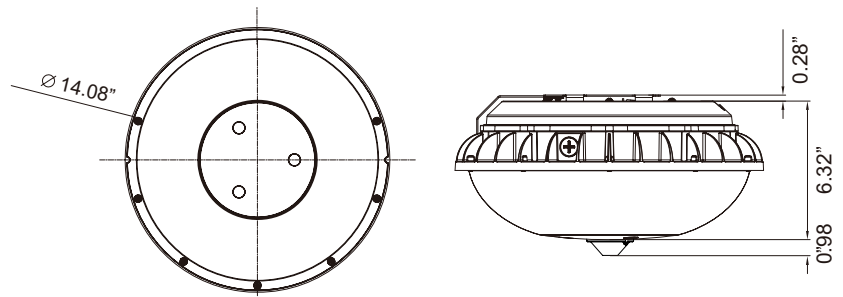

Project:	Date
Type:	
Model:	

DESCRIPTION

The Luminoso LZR Series is the perfect choice for both new construction projects and retrofitting existing canopies. With the LZR, users can achieve over 70% energy savings without compromising essential light levels. Available in 40W or 60W options, it offers lumen packages ranging from 4,690 to 7,108, with an average efficacy of 118 lumens per watt. Additionally, it is available in color temperatures of 4000K and 5000K.

FEATURES

- Efficacy: 117 / 118 Lm/W
- Delivered Light Output: 4,690 / 7,108
- Watts: 40W / 60W
- CRI: Ra>80
- CCT: 4000K, 5000K
- Input Voltage: 120-277VAC
- Power Factor: 0.9
- IP Rating: IP65
- 10KV surge protector inside of power supply
- Standard Lifetime: Designed to L70 minimum 50,000 hours
- Certifications: ETL
- Operating Temperature: -4°F ~ 104°F
- Dimming: 0-10V
- Materials: Cast Aluminum
- Lens: PC (polycarbonate)
- LZR Series LED Canopy Light
- Enter configuration:
- Measurements: W 14.1 x H 6.3 (7.3 w/sensor)

DIMENSIONS

ORDER INFORMATION

EXAMPLE: LZR-60W-Y-40K-5M-DM-SV-MS

Series	Wattage	Voltage	CCT	Beam	Mount	Finish	Option
LZR Garage / Canopy light	40W 40 Watts	Y 120-277V	40K 4000K	5M Type V	DM Direct Mount	SV Silver (Light Grey)	Leave Blank Standard
	60W 60 Watts		50K 5000K			WH** White	MS Motion Sensor Doppler Daylight Harvesting Sensor

Enter configuration:

** Special Order 6-8 weeks, contact vendor.

Dimensions and values shown are nominal. LuminosoLED continually works to improve products and reserves the right to make changes which may alter the performance or appearance of products.