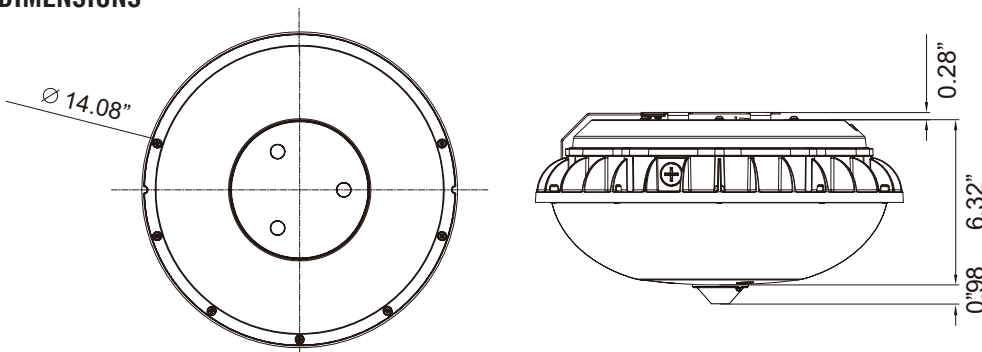

LZR Series

LED Garage / Canopy Light (Dimensions / Performance)

PERFORMANCE DATA

Series	LZR 40W	LZR 60W
Wattage	40	60
CCT	4000K / 5000K	4000K / 5000K
Lumens	4,690	7,108
Efficacy (LPW)	117	118
CRI	80	
Input Voltage	120-277VAC 50/60Hz	
Certifications	UL Listed, FCC, RoHS	
Operating Temp.	-5°F to 120°F	
PF / THD	>0.9, <20%	
Dimming	0-10V (5%-100%)	
Net / Gross weight	10.5 lbs / 13 lbs	

DIMENSIONS