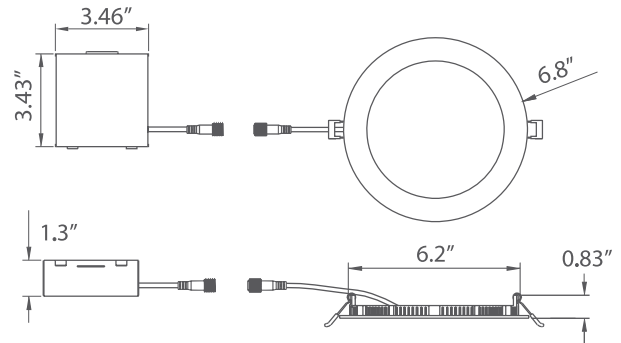

TWRP-6

6 IN ROUND PANEL SELECTABLE CCT / 120V

Project:	Date
Type:	
Model:	

DESCRIPTION

6 inch LED round panels feature a selectable color temperature switch to accommodate nearly any application. Our low profile design make it easy for mounting in confined ceilings or narrow spaces. Rated for IC and damp locations, this easy-to-install fixture does not require a separate housing as it can be mounted directly into the ceiling.

PRODUCT SPECIFICATIONS

- White painted Die-cast body is appropriate for heat dissipation.
- 2 Spring clips per-installed on unit for easy installation.
- One light J-Box.

LED LIGHT ENGINE

- Dimming down to 10% with CL (TRIAC based) dimmer.
- CCT SELECTABLE: 2700K, 3000K, 3500K, 4000K, and 5000K
- CRI 90
- Long life LED chips guaranteed up to 50,000hours.

LISTINGS

- ETL Listed
- Wet locations (IP44)
- RoHS compliances
- Tested in accordance with IESNA LM79 & LM80

DIMENSIONS

ORDER INFORMATION

EXAMPLE: TWRP6-12-CCTS-Z-W

Series	Wattage	Voltage	CCT Selectable	Finish
TWRP6 6 Round Panel	12 12 Watts	Z Z = 120V	CCTS Selectable Color Temperature (2700K / 3000K / 3500K / 4000K / 5000K)	W W = White