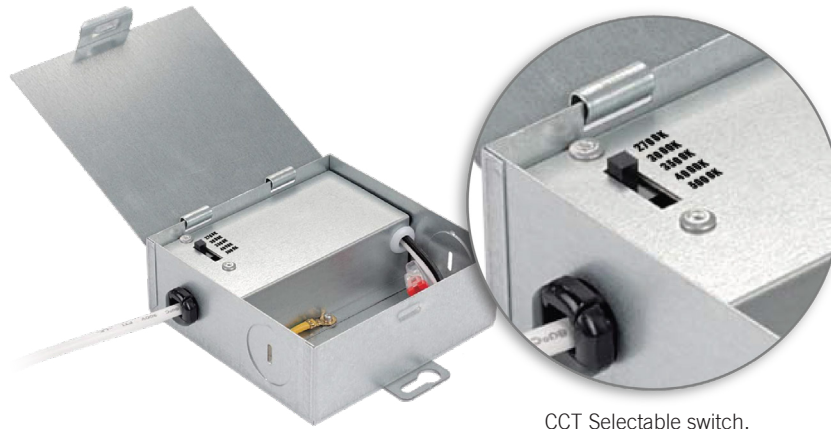

PERFORMANCE DATA

Watts	CRI	CCT	Lumens	Voltage	Frequency
12W	90	2700K 3000K 3500K 4000K 5000K	980-1,100 Lm	Z = 120V	50/60Hz

COLOR SELECTABLE

CCT Selectable switch.

TWRP6 Dimmer Compatibility

Number	Dimmer Brand Model	Power	Max. output current(=mA)	Min. output current(=mA)	Max. dimming ratio	Min. dimming ratio
1	LEVITON 6674	12W	268	10	93%	3%
2	LUTRON DVCL-153P	12W	267	23	93%	8%
3	LUTRON CTCL-153P	12W	267	16	93%	6%
4	LUTRON MACL-153M	12W	260	18	91%	6%
5	ELECTR/V/ART 40201	12W	280	30	98%	10%
6	LUTRON SCL-153P	12W	268	5	93%	2%
7	LEVITON 6633-P	12W	285	1	99%	0%
8	LEVITON 6613	12W	284	9	99%	3%
9	LEVITON 66EV	12W	284	59	99%	21%
10	LEVITON DDE06	12W	266	9	93%	3%
11	LUTRON SELV-303P	12W	271	19	94%	7%
12	LUTRON DVSCSELV-300P	12W	268	18	93%	6%