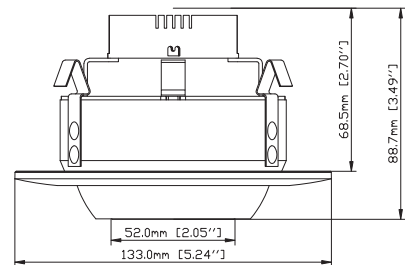

PRODUCT DESCRIPTION

Luminoso 4 inch Rotatable LED Residential Downlight provides advanced dimming parameters with capabilities reaching to as low as 5% and works with most widely available traditional dimmers. It is designed to easily install into existing IC or non-IC Six-inch and some Five-inch housings. The RDL is produced with an adjustable gimbal which allows for angling up to 30°. This allows the product to be ideal for situations where a directional light source is needed.

CERTIFICATE

UL listed
Energy Star Listed
T24 Listed
Suitable for damp locations.

4 INCH

Accessories

Dimension

LUMINOUS INTENSITY DISTRIBUTION DIAGRAM

Order Information

RDL4-04-10W-27K-S-Z