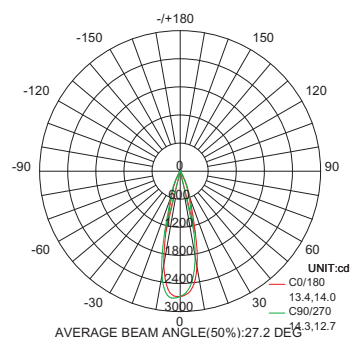

PERFORMANCE SUMMARY

Efficacy: 70LPW
Delivered Light Output: 700 Lumens
Rated Power: 10Watts
CRI:Ra>80
ES CCT Options:2700K & 4000K
Input Voltage: 120 VAC
Input current:0.1A
THD:<17.44%
PF:>0.9596
Standard Warranty: 5 Years
Standard Lifetime: Designed minimum 35,000 hours
Mounting: Recessed

CERTIFICATE

UL listed
Energy Star Listed
T24 Listed
Suitable for damp locations.

4 INCH

Accessories

Dimension

LUMINOUS INTENSITY DISTRIBUTION DIAGRAM

Order Information

RDL4-04-10W-27K-S-Z

Category	Base	Wattage	CCT(X)	Beam Angle	Voltage
RDL4	04 = E26	10W	27K=2700K 40K=4000K	S = 38	Z = 120V