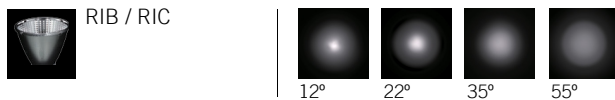

RIB / RIC

Round / Square Inground Flood Light

Project: _____
 Type: _____
 Model: _____

Features:

- HOUSING MATERIALS** | Die-casting dark grey powder coated aluminum
T=60~80 um./Adhesion of ISO class, 1.ATM class 4B
- FRONT COVER** | Chrome plated stainless steel SUS 316#
- GLASS LENS** | Tempered step glass. T=8mm
- DIMMABLE** | Yes*
- CONCRETE POUR KIT / SLEEVE** | ABS
- WATER-TIGHT CABLE GLAND** | IP68
- REFLECTOR** | Optical reflector 12°/ 22°/ 35°/ 55°
- LED** | NICHIA COB
- OPERATING TEMPERATURE** | -4°F to 104°F
- POWER CABLE** | H07RN-F 2X1.0mm² L=0.5m (low voltage)
- FIXTURE IP/ IK Rating** | IP66 Rated / IK10

RIB

RIC

OPTIONAL LOUVER

GLASS PRESSURE CAPACITY

OPTICS

Example: RIB-12L27K-U22-X-SS

Series	Lumens (CCT)			Beam Angle				Accessory	Voltage	Finish
	12L27K 12L (2700K) 1,230 Lumens	14L40K 14L (4000K) 1,442 Lumens	15L50K 15L (5000K) 1,500 Lumens	U12 12°	U22 22°	U35 35°	U55 55°			
RIB Round Inground 13 Watts								Leave Blank	X 24 Volts	SS Stainless Steel 316
RIC Square Inground 13 Watts								LH007 Hexcell Louver Accessory	Requires remote 24V transformer. For dimming, refer to specs of transformer you are using.*	