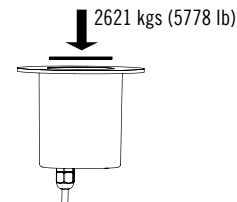

RIB / RIC

Round / Square Inground Flood Light

Project: _____
 Type: _____
 Model: _____

Features:

- HOUSING MATERIALS** | Die-casting dark grey powder coated aluminum
T=60~80 um./Adhesion of ISO class, 1.ATM class 4B
- FRONT COVER** | Chrome plated stainless steel SUS 316#
- GLASS LENS** | Tempered step glass. T=8mm
- DIMMABLE** | Yes*
- CONCRETE POUR KIT / SLEEVE** | ABS
- WATER-TIGHT CABLE GLAND** | IP68
- REFLECTOR** | Optical reflector 12°/ 22°/ 35°/ 55°
- LED** | NICHIA COB
- OPERATING TEMPERATURE** | -4°F to 104°F
- POWER CABLE** | H07RN-F 2X1.0mm² L=0.5m (low voltage)
- FIXTURE IP/ IK Rating** | IP66 Rated / IK10

RIB

RIC

OPTIONAL LOUVER

GLASS PRESSURE CAPACITY

OPTICS

Example: RIB-12L27K-U22-X-SS

Series	Lumens (CCT)			Beam Angle				Accessory	Voltage	Finish
	12L27K 12L (2700K) 1,230 Lumens	14L40K 14L (4000K) 1,442 Lumens	15L50K 15L (5000K) 1,500 Lumens	U12 12°	U22 22°	U35 35°	U55 55°			
RIB Round Inground 13 Watts								Leave Blank	X 24 Volts	SS Stainless Steel 316
RIC Square Inground 13 Watts								LH007 Hexcell Louver Accessory	Requires remote 24V transformer. For dimming, refer to specs of transformer you are using.*	

DIMENSIONS

PHOTOMETRIC CURVES