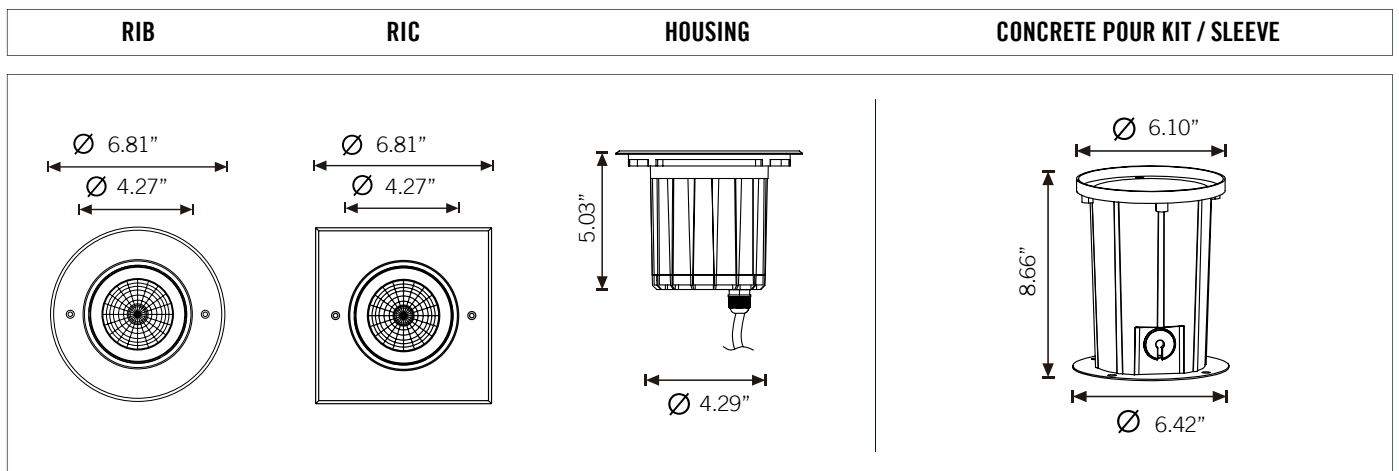

RIB / RIC

Round / Square Inground Flood Light

Project: _____
 Type: _____
 Model: _____

Features:

- HOUSING MATERIALS** | Die-casting dark grey powder coated aluminum
T=60~80 um./Adhesion of ISO class, 1.ATM class 4B
- FRONT COVER** | Chrome plated stainless steel SUS 316#
- GLASS LENS** | Tempered step glass. T=8mm
- DIMMABLE** | Yes*
- CONCRETE POUR KIT / SLEEVE** | ABS
- WATER-TIGHT CABLE GLAND** | IP68
- REFLECTOR** | Optical reflector 12°/ 22°/ 35°/ 55°
- LED** | NICHIA COB
- OPERATING TEMPERATURE** | -4°F to 104°F
- POWER CABLE** | H07RN-F 2X1.0mm² L=0.5m (low voltage)
- FIXTURE IP/ IK Rating** | IP66 Rated / IK10

RIB

RIC

OPTIONAL LOUVER

GLASS PRESSURE CAPACITY

OPTICS

Example: RIB-12L27K-U22-X-SS

Series	Lumens (CCT)			Beam Angle				Accessory	Voltage	Finish
	12L27K 12L (2700K) 1,230 Lumens	14L40K 14L (4000K) 1,442 Lumens	15L50K 15L (5000K) 1,500 Lumens	U12 12°	U22 22°	U35 35°	U55 55°			
RIB Round Inground 13 Watts								Leave Blank	X 24 Volts	SS Stainless Steel 316
RIC Square Inground 13 Watts								LH007 Hexcell Louver Accessory	Requires remote 24V transformer. For dimming, refer to specs of transformer you are using.*	

Enter configuration: _____

** Special Order

Dimensions and values shown are nominal. LuminosoLED continually works to improve products and reserves the right to make changes which may alter the performance or appearance of products.

DIMENSIONS

PHOTOMETRIC CURVES