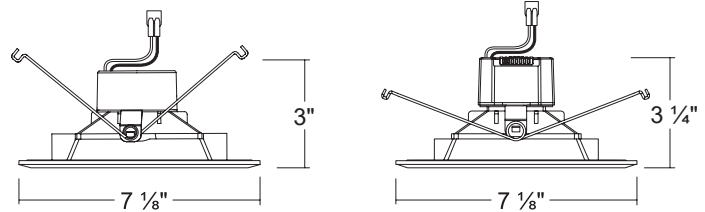

PRODUCT SPECIFICATIONS

- White painted spun aluminum.
- Oversized trim ring constructed from one-piece stamped aluminum body
- Torsion spring mounting style are designed to accommodate most 5" and 6" standard and shallow housings.
- E26 medium screw-base Edison adaptor provides easy installation into Incandescent housings.
- (GU10 and GU24 socket adaptor available - sold separately)

- UL Listed
- Wet location rated
- Tested in accordance with IESNA LM79 & LM80

DIMENSIONS

ORDER INFORMATION

EXAMPLE: DL-6-SSE-23-16-CCTS-Z-W

Series	Reflector	Mount	Wattage	CCT Selectable	Voltage	Finish
DL 6 6 inch Trim	SSE Square Smooth Reflector	23 Quick Connect	16 16 Watts	CCTS Selectable Color Temperature (2700K / 3000K / 3500K / 4000K / 5000K)	Z Z = 120V Y Y = 120-277V* (Dimmable at 120V)	W White