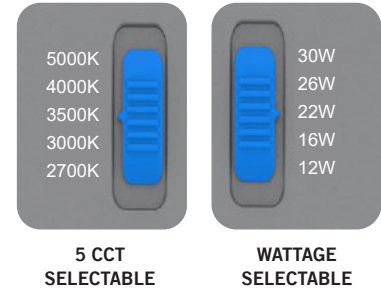

## DESCRIPTION

The WCSD Commercial downlight is equipped with a convenient selectable color temperature and wattage dip switch, making it versatile for a wide range of applications. With an integrated driver, the WCSD series seamlessly retrofits existing commercial housings and allows for easy field access from below the ceiling. The self-flanged spun aluminum reflector, coupled with a frosted lens, effectively shields direct views from LEDs, ensuring comfortable and ambient lighting.

## ELECTRICAL

Field select from five lumen outputs and color temperatures using dip switches on fixture. 0-10V dimmable to 10%.

## LED ENGINE

Selectable CCT: 2700K, 3000K, 3500K, 4000K and 5000K  
 5 Selectable Wattages  
 80 CRI  
 LED board mounted to aluminum heat sink for maximum life output and thermal management.

Project:	Date
Type:	
Model:	

Example: WCSD-4-WS5-CCTS-Y

Series	Trim size	Wattage Selectable	CCTS	Voltage
WCSD Commercial Down light	4 4 inch	<b>WS5</b> Selectable Wattage 6W / 8W / 10W / 12W / 16W	<b>CCTS</b> Selectable Color Temperature 2700K / 3000K / 3500K / 4000K / 5000K	<b>Y</b> 120-277V
	6 6 inch	<b>WS5</b> Selectable Wattage 12W / 16W / 22W / 26W / 30W		
	8 8 inch	<b>WS5</b> Selectable Wattage 16W / 22W / 26W / 30W / 35W		
	10 10 inch	<b>WS5</b> Selectable Wattage 22W / 26W / 30W / 35W / 40W		