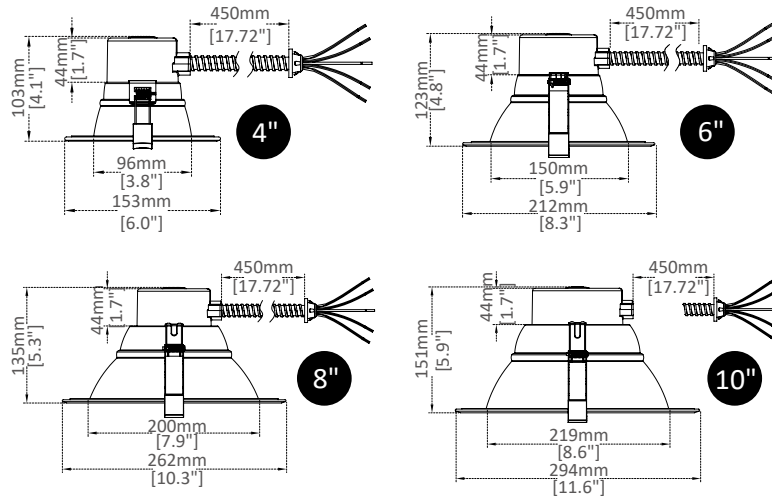

PERFORMANCE DATA

Model	Wattage Selectable	Lumens	CCT Selectable	Lm/W	Power Factor	CRI	Beam	Voltage	Frequency
WCSD-4	16W 12W 10W 8W 6W	1,600 1,200 1,000 800 600	27K / 30K / 35K / 40K / 50K Selectable	100 lm/W	>0.95	>80	90°	120-277V	50/60Hz
WCSD-6	30W 26W 22W 16W 12W	3,000 2,600 2,200 1,600 1,200							
WCSD-8	35W 30W 26W 22W 16W	3,500 3,000 2,600 2,200 1,600							
WCSD-10	40W 35W 30W 26W 22W	4,000 3,500 3,000 2,600 2,200							

DIMENSIONS

PRODUCT PACKAGING

Size	Product Weight (kg)		Package Weight (kg)		Q'ty/BOX (PCS)	Q'ty/CTN (PCS)	Carton Size(mm)	20GP (PCS)	40HQ (PCS)
	N.W/PC	G.W/PC	N.W/CTN	G.W/CTN					
4"	0.38	0.48	11.24	12.24	1	24	21.22x13.2x21.8	6,024	14,640
6"	0.52	0.69	8.95	9.95	1	12	18.5x17.9x18.9	2,940	7,164
8"	0.67	0.91	11.50	12.50	1	12	22.8x21.7x20.5	1,812	4,404
10"	0.75	1.05	7.00	8.00	1	6	24.7x12.9x22.4	1,278	3,114