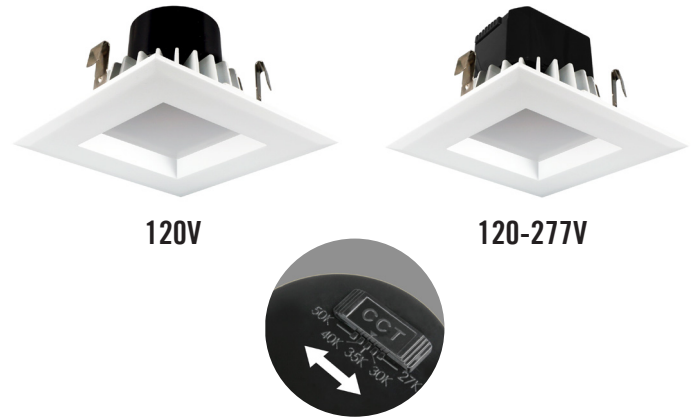

### DESCRIPTION

Experience versatility with our 4-inch LED square trims featuring a selectable color temperature switch, providing seamless adaptation to diverse applications. The retrofit design, complemented by a smooth reflector, ensures effortless installation, making it compatible with both our LED dedicated housings and most standard 4-inch housings. These trims are designed for Wet locations, guaranteeing durability and optimal functionality in a variety of environments. Illuminate your space with confidence and style.

### PRODUCT SPECIFICATIONS

- White painted Die-cast body is appropriate for heat dissipation.
- 3 clip retention on unit for easy installation.
- One light J-Box.
- E26 medium screw-base Edison adapter provides easy installation into incandescent housings.

### LED LIGHT ENGINE

- Dimming down to 10% with CL / TRIAC (at 120V only)
- CCT SELECTABLE: 2700K, 3000K, 3500K, 4000K, and 5000K
- CRI 90
- Long life LED chips guaranteed up to 50,000hours.

## DL-4-SSE-CCTS

4 INCH SQUARE TRIM SMOOTH / CCT SELECTABLE