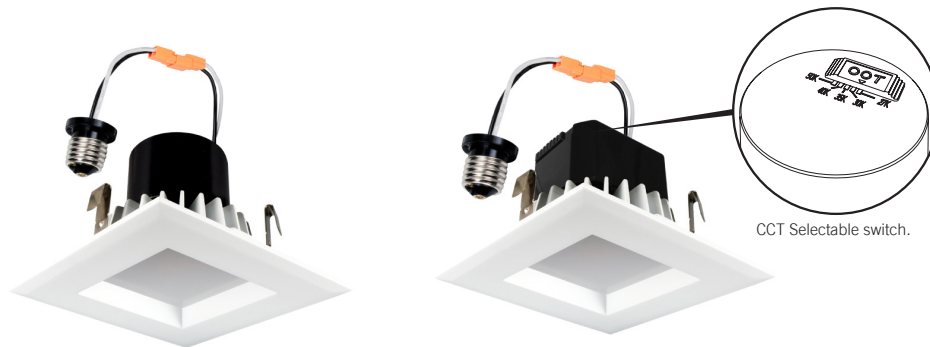

PERFORMANCE DATA

Watts	Voltage	CRI	Lumens				
11	120V / 120-277V	90	730	740	750	770	780
			27K	30K	35K	40K	50K

COLOR TEMPERATURE SELECTABLE

TRIAC Dimmer Compatibility (120V)

List of Triac Dimmer Switch		
Mfr	Model #	Dimming Rate
Leviton	1A1505 / 1C1605	10 - 100%
Leviton	6631 / 6633	10 - 100%
Lutron	CT-603PG / CT-600PR	10 - 100%
Lutron	DV-600PR / DV603PG	10 - 100%
Lutron	DVW-603PGH / DVCL-153P	10 - 100%
Lutron	MACL-153M / TGCL-153P	10 - 100%
Lutron	S-600PR / S-2-LH	10 - 100%