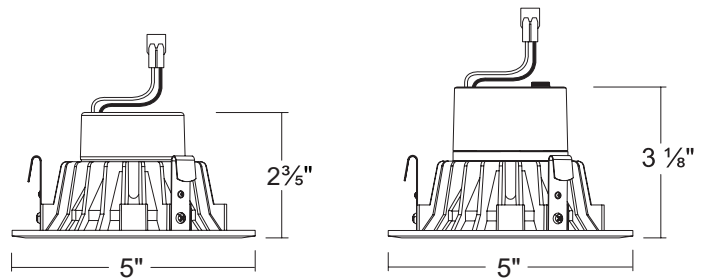

## DL-4-SSE-CCTS

4 INCH SQUARE TRIM SMOOTH / CCT SELECTABLE

### DIMENSIONS