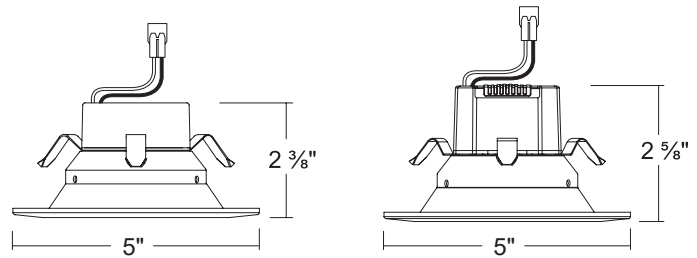

PRODUCT SPECIFICATIONS

- Spun aluminum trim dissipates heat from electrical components.
- 3 clip retention on unit for easy installation.
- One light J-Box.
- E26 medium screw-base Edison adapter provides easy installation into incandescent housings.

DL-4-RSE-CCTS 4 INCH ROUND TRIM SMOOTH / CCT SELECTABLE

DIMENSIONS

ORDER INFORMATION

EXAMPLE: DL-4-RSE-23-11-CCTS-Z-W

Series	Reflector	Mount	Wattage	CCT Selectable	Voltage	Finish
DL 4 4 inch Trim	RSE Round Smooth Reflector	23 Quick Connect	11 11 Watts	CCTS Selectable Color Temperature (2700K / 3000K / 3500K / 4000K / 5000K)	Z Z = 120V Y Y = 120-277V* (Dimmable at 120V)	W White