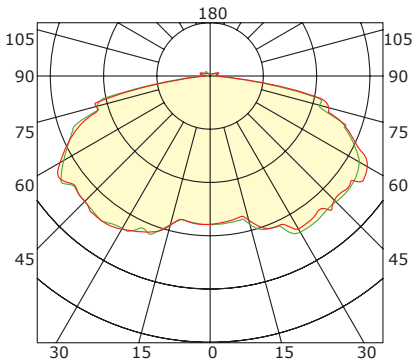

**PERFORMANCE DATA**

ECPY-WS60							
SETTING	SETTING WATTS	3000K		4000K		5000K	
		LUMENS	LPW	LUMENS	LPW	LUMENS	LPW
100%	60W	7,800lm	130 lm/W	8,400lm	140 lm/W	8,000lm	133 lm/W
80%	47W	6,500lm	138 lm/W	7,000lm	149 lm/W	6,600lm	140 lm/W
60%	36W	5,200lm	144 lm/W	5,600lm	156 lm/W	5,300lm	147 lm/W
40%	24W	3,700lm	154 lm/W	4,000lm	167 lm/W	3,800lm	158 lm/W

ECPY-WS110							
SETTING	SETTING WATTS	3000K		4000K		5000K	
		LUMENS	LPW	LUMENS	LPW	LUMENS	LPW
100%	110W	15,500lm	141 lm/W	16,500lm	150 lm/W	16,000lm	145 lm/W
80%	85W	12,800lm	151 lm/W	13,600lm	160 lm/W	13,000lm	153 lm/W
60%	63W	9,800lm	156 lm/W	10,500lm	167 lm/W	10,000lm	159 lm/W
40%	41W	6,800lm	166 lm/W	7,200lm	176 lm/W	7,000lm	171 lm/W

**DIMENSIONS**

**PHOTOMETRY**

**MOUNTING**