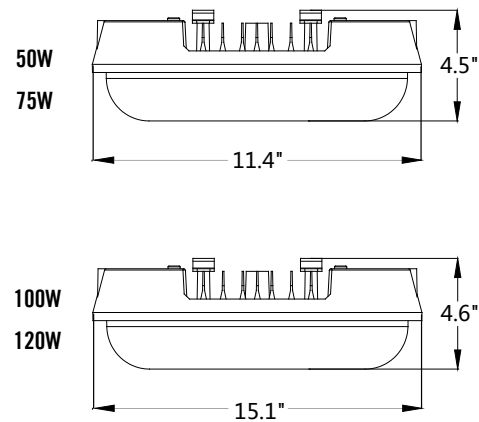

Project:	
Type:	
Model#	

GCR Series LED Canopy Light

PRODUCT DESCRIPTION

The Luminoso GCR Series is the ideal solution when seeking to retrofit a canopy. Users of the GCR can expect energy savings in excess of 70% without sacrificing crucial light levels. It is available in either a 50W or 120W and with lumen packages ranging from 5800 - 13,000, with an average Efficacy 103 Lm/W. It is a testament to the technology that has become standard in Luminoso products.

Dimensions

APPLICATIONS:

Sporting Facility / Airplane Hanger / Airport Apron / Parking Garage

ORDER INFORMATION

EXAMPLE: GCR-14-75W-50K-W-Y

Series	Mount	Wattage	CCT	Beam	Voltage	Finish
GCR	14 = Direct Mount	50W 75W 100W 120W	40K = 4000K 50K = 5000K	W =160°	Y = 120-277V	BZ= Bronze WH=White**

Enter configuration: _____

** Special Order / contact vendor

Series / Performance

Series No.	GCR-50W	GCR-75W	GCR-100W	GCR-120W
Power	50W	75W	100W	120W
Lumens (40K) (50K)	(40K) 5,600 / (50K) 5,800	(40K) 8,100 / (50K) 8,200	(40K) 10,890 / (50K) 11,000	(40K) 13,000 / (50K) 13,200
Efficacy	116 Lm/W	108 Lm/W	110 Lm/W	110 Lm/W
Dimensions (W x H)	11.4 x 4.5 in	11.4 x 4.5 in	15.1 x 4.6 in	15.1 x 4.6 in
Input	120-277V	120-277V	120-277V	120-277V

Height	Average Lux (lx)	Light range (dia.)
1M	1210	234.8cm
2M	302.5	469.6cm
3M	134.4	704.4cm
4M	75.6	939.3cm
5M	48.4	1174.1cm

Height	Average Lux (lx)	Light range (dia.)
1M	1415	234.8cm
2M	353.6	469.6cm
3M	157.2	704.4cm
4M	88.41	939.3cm
5M	56.6	1174.1cm