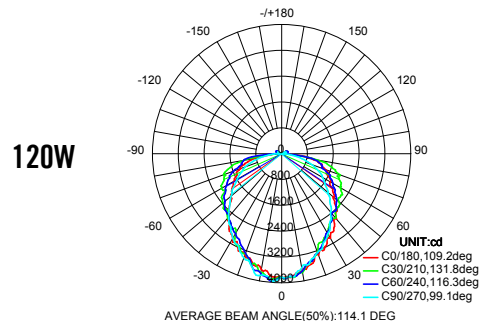

PRODUCT SPECIFICATIONS

Efficacy: 108 -116 Lm/W
Delivered Light Output: 5,800 - 13,200
Watts: 50 - 120W
CRI: Ra>80
CCT: 3000K, 4000K, 5000K
Input Voltage: 120-277VAC
Power Factor: 0.95
Operating Temperature: -13°F ~ 122°F
Dimming: Non Dimmable
Standard Warranty: 5 Years
Standard Lifetime: Designed to L70 minimum 50,000 hours
IP Rating: IP65
Certifications: UL
Materials: Cast Aluminum
Lens: PC (perspective control)

Enter configuration: _____

** Special Order / contact vendor

Series / Performance

Series No.	GCR-50W	GCR-75W	GCR-100W	GCR-120W
Power	50W	75W	100W	120W
Lumens (40K) (50K)	(40K) 5,600 / (50K) 5,800	(40K) 8,100 / (50K) 8,200	(40K) 10,890 / (50K) 11,000	(40K) 13,000 / (50K) 13,200
Efficacy	116 Lm/W	108 Lm/W	110 Lm/W	110 Lm/W
Dimensions (W x H)	11.4 x 4.5 in	11.4 x 4.5 in	15.1 x 4.6 in	15.1 x 4.6 in
Input	120-277V	120-277V	120-277V	120-277V

Photometry

Lux Chart

Height	Average Lux (lx)	Light range (dia.)
1M	431.2	297.1cm
2M	107.8	594.2cm
3M	47.9	891.3cm
4M	27.0	1188.4cm
5M	17.3	1485.5cm

Height	Average Lux (lx)	Light range (dia.)
1M	633.7	297.1cm
2M	158.4	594.2cm
3M	70.4	891.3cm
4M	39.6	1188.4cm
5M	25.4	1485.5cm

Height	Average Lux (lx)	Light range (dia.)
1M	1210	234.8cm
2M	302.5	469.6cm
3M	134.4	704.4cm
4M	75.6	939.3cm
5M	48.4	1174.1cm

Height	Average Lux (lx)	Light range (dia.)
1M	1415	234.8cm
2M	353.6	469.6cm
3M	157.2	704.4cm
4M	88.41	939.3cm
5M	56.6	1174.1cm