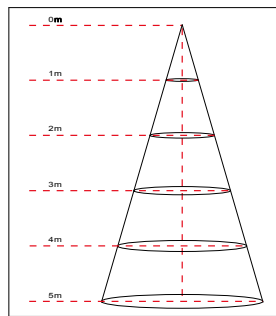

Dimensions

APPLICATIONS:

Sporting Facility / Airplane Hanger / Airport Apron / Parking Garage

ORDER INFORMATION

EXAMPLE: GCR-14-75W-50K-W-Y

Series	Mount	Wattage	CCT	Beam	Voltage	Finish
GCR	14 = Direct Mount	50W 75W 100W 120W	40K = 4000K 50K = 5000K	W =160°	Y = 120-277V	BZ= Bronze WH=White**

Enter configuration: _____

** Special Order / contact vendor

Series / Performance

Series No.	GCR-50W	GCR-75W	GCR-100W	GCR-120W
Power	50W	75W	100W	120W
Lumens (40K) (50K)	(40K) 5,600 / (50K) 5,800	(40K) 8,100 / (50K) 8,200	(40K) 10,890 / (50K) 11,000	(40K) 13,000 / (50K) 13,200
Efficacy	116 Lm/W	108 Lm/W	110 Lm/W	110 Lm/W
Dimensions (W x H)	11.4 x 4.5 in	11.4 x 4.5 in	15.1 x 4.6 in	15.1 x 4.6 in
Input	120-277V	120-277V	120-277V	120-277V

Photometry

Lux Chart

Height	Average Lux (lx)	Light range (dia.)
1M	431.2	297.1cm
2M	107.8	594.2cm
3M	47.9	891.3cm
4M	27.0	1188.4cm
5M	17.3	1485.5cm

Height	Average Lux (lx)	Light range (dia.)
1M	633.7	297.1cm
2M	158.4	594.2cm
3M	70.4	891.3cm
4M	39.6	1188.4cm
5M	25.4	1485.5cm

Height	Average Lux (lx)	Light range (dia.)
1M	1210	234.8cm
2M	302.5	469.6cm
3M	134.4	704.4cm
4M	75.6	939.3cm
5M	48.4	1174.1cm

Height	Average Lux (lx)	Light range (dia.)
1M	1415	234.8cm
2M	353.6	469.6cm
3M	157.2	704.4cm
4M	88.41	939.3cm
5M	56.6	1174.1cm