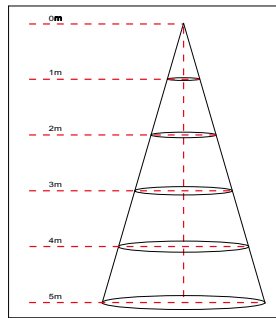

Dimensions

APPLICATIONS:

Sporting Facility / Airplane Hanger / Airport Apron / Parking Garage

ORDER INFORMATION

EXAMPLE: GCR-14-75W-50K-W-Y

Series	Mount	Wattage	CCT	Beam	Voltage	Finish
GCR	14 = Direct Mount	50W 75W 100W 120W	40K = 4000K 50K = 5000K	W =160°	Y = 120-277V	BZ= Bronze WH=White**

Enter configuration: _____

** Special Order / contact vendor

Series / Performance

Series No.	GCR-50W	GCR-75W	GCR-100W	GCR-120W
Power	50W	75W	100W	120W
Lumens (40K) (50K)	(40K) 5,600 / (50K) 5,800	(40K) 8,100 / (50K) 8,200	(40K) 10,890 / (50K) 11,000	(40K) 13,000 / (50K) 13,200
Efficacy	116 Lm/W	108 Lm/W	110 Lm/W	110 Lm/W
Dimensions (W x H)	11.4 x 4.5 in	11.4 x 4.5 in	15.1 x 4.6 in	15.1 x 4.6 in
Input	120-277V	120-277V	120-277V	120-277V

Photometry

Lux Chart

Height	Average Lux (lx)	Light range (dia.)
1M	431.2	297.1cm
2M	107.8	594.2cm
3M	47.9	891.3cm
4M	27.0	1188.4cm
5M	17.3	1485.5cm

Height	Average Lux (lx)	Light range (dia.)
1M	633.7	297.1cm
2M	158.4	594.2cm
3M	70.4	891.3cm
4M	39.6	1188.4cm
5M	25.4	1485.5cm

Height	Average Lux (lx)	Light range (dia.)
1M	1210	234.8cm
2M	302.5	469.6cm
3M	134.4	704.4cm
4M	75.6	939.3cm
5M	48.4	1174.1cm

Height	Average Lux (lx)	Light range (dia.)
1M	1415	234.8cm
2M	353.6	469.6cm
3M	157.2	704.4cm
4M	88.41	939.3cm
5M	56.6	1174.1cm