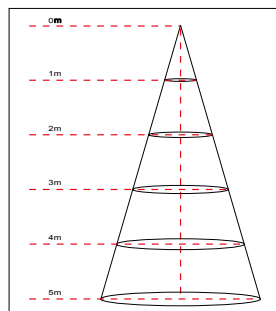

Enter configuration: _____

** Special Order / contact vendor

Series / Performance

Series No.	GCR-50W	GCR-75W	GCR-100W	GCR-120W
Power	50W	75W	100W	120W
Lumens (40K) (50K)	(40K) 5,600 / (50K) 5,800	(40K) 8,100 / (50K) 8,200	(40K) 10,890 / (50K) 11,000	(40K) 13,000 / (50K) 13,200
Efficacy	116 Lm/W	108 Lm/W	110 Lm/W	110 Lm/W
Dimensions (W x H)	11.4 x 4.5 in	11.4 x 4.5 in	15.1 x 4.6 in	15.1 x 4.6 in
Input	120-277V	120-277V	120-277V	120-277V

Photometry

Lux Chart

Height	Average Lux (lx)	Light range (dia.)
1M	431.2	297.1cm
2M	107.8	594.2cm
3M	47.9	891.3cm
4M	27.0	1188.4cm
5M	17.3	1485.5cm

Height	Average Lux (lx)	Light range (dia.)
1M	633.7	297.1cm
2M	158.4	594.2cm
3M	70.4	891.3cm
4M	39.6	1188.4cm
5M	25.4	1485.5cm

Height	Average Lux (lx)	Light range (dia.)
1M	1210	234.8cm
2M	302.5	469.6cm
3M	134.4	704.4cm
4M	75.6	939.3cm
5M	48.4	1174.1cm

Height	Average Lux (lx)	Light range (dia.)
1M	1415	234.8cm
2M	353.6	469.6cm
3M	157.2	704.4cm
4M	88.41	939.3cm
5M	56.6	1174.1cm