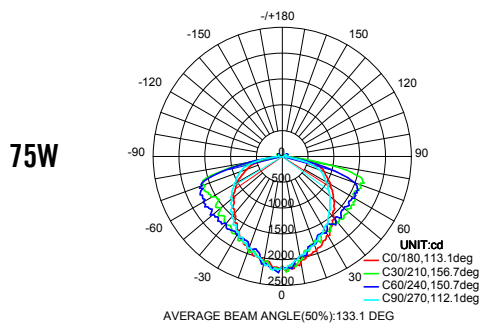

PRODUCT SPECIFICATIONS

Efficacy: 108 -116 Lm/W
Delivered Light Output: 5,800 - 13,200
Watts: 50 - 120W
CRI: Ra>80
CCT: 3000K, 4000K, 5000K
Input Voltage: 120-277VAC
Power Factor: 0.95
Operating Temperature: -13°F ~ 122°F
Dimming: Non Dimmable
Standard Warranty: 5 Years
Standard Lifetime: Designed to L70 minimum 50,000 hours
IP Rating: IP65
Certifications: UL
Materials: Cast Aluminum
Lens: PC (perspective control)

Enter configuration: _____

** Special Order / contact vendor

Series / Performance

Series No.	GCR-50W	GCR-75W	GCR-100W	GCR-120W
Power	50W	75W	100W	120W
Lumens (40K) (50K)	(40K) 5,600 / (50K) 5,800	(40K) 8,100 / (50K) 8,200	(40K) 10,890 / (50K) 11,000	(40K) 13,000 / (50K) 13,200
Efficacy	116 Lm/W	108 Lm/W	110 Lm/W	110 Lm/W
Dimensions (W x H)	11.4 x 4.5 in	11.4 x 4.5 in	15.1 x 4.6 in	15.1 x 4.6 in
Input	120-277V	120-277V	120-277V	120-277V

Photometry

Lux Chart

Height	Average Lux (lx)	Light range (dia.)
1M	431.2	297.1cm
2M	107.8	594.2cm
3M	47.9	891.3cm
4M	27.0	1188.4cm
5M	17.3	1485.5cm

Height	Average Lux (lx)	Light range (dia.)
1M	633.7	297.1cm
2M	158.4	594.2cm
3M	70.4	891.3cm
4M	39.6	1188.4cm
5M	25.4	1485.5cm

Height	Average Lux (lx)	Light range (dia.)
1M	1210	234.8cm
2M	302.5	469.6cm
3M	134.4	704.4cm
4M	75.6	939.3cm
5M	48.4	1174.1cm

Height	Average Lux (lx)	Light range (dia.)
1M	1415	234.8cm
2M	353.6	469.6cm
3M	157.2	704.4cm
4M	88.41	939.3cm
5M	56.6	1174.1cm