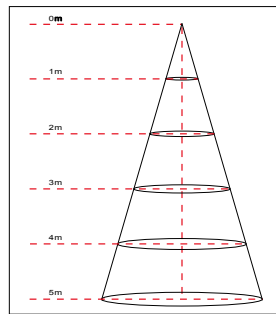

Enter configuration: _____

** Special Order / contact vendor

Series / Performance

Series No.	GCR-50W	GCR-75W	GCR-100W	GCR-120W
Power	50W	75W	100W	120W
Lumens (40K) (50K)	(40K) 5,600 / (50K) 5,800	(40K) 8,100 / (50K) 8,200	(40K) 10,890 / (50K) 11,000	(40K) 13,000 / (50K) 13,200
Efficacy	116 Lm/W	108 Lm/W	110 Lm/W	110 Lm/W
Dimensions (W x H)	11.4 x 4.5 in	11.4 x 4.5 in	15.1 x 4.6 in	15.1 x 4.6 in
Input	120-277V	120-277V	120-277V	120-277V

Photometry

Lux Chart

Height	Average Lux (lx)	Light range (dia.)
1M	431.2	297.1cm
2M	107.8	594.2cm
3M	47.9	891.3cm
4M	27.0	1188.4cm
5M	17.3	1485.5cm

Height	Average Lux (lx)	Light range (dia.)
1M	633.7	297.1cm
2M	158.4	594.2cm
3M	70.4	891.3cm
4M	39.6	1188.4cm
5M	25.4	1485.5cm

Height	Average Lux (lx)	Light range (dia.)
1M	1210	234.8cm
2M	302.5	469.6cm
3M	134.4	704.4cm
4M	75.6	939.3cm
5M	48.4	1174.1cm

Height	Average Lux (lx)	Light range (dia.)
1M	1415	234.8cm
2M	353.6	469.6cm
3M	157.2	704.4cm
4M	88.41	939.3cm
5M	56.6	1174.1cm