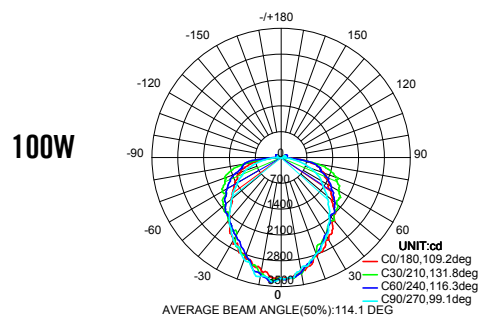

PRODUCT SPECIFICATIONS

Efficacy: 108 -116 Lm/W
Delivered Light Output: 5,800 - 13,200
Watts: 50 - 120W
CRI: Ra>80
CCT: 3000K, 4000K, 5000K
Input Voltage: 120-277VAC
Power Factor: 0.95
Operating Temperature: -13°F ~ 122°F
Dimming: Non Dimmable
Standard Warranty: 5 Years
Standard Lifetime: Designed to L70 minimum 50,000 hours
IP Rating: IP65
Certifications: UL
Materials: Cast Aluminum
Lens: PC (perspective control)

Enter configuration: _____

** Special Order / contact vendor

Series / Performance

Series No.	GCR-50W	GCR-75W	GCR-100W	GCR-120W
Power	50W	75W	100W	120W
Lumens (40K) (50K)	(40K) 5,600 / (50K) 5,800	(40K) 8,100 / (50K) 8,200	(40K) 10,890 / (50K) 11,000	(40K) 13,000 / (50K) 13,200
Efficacy	116 Lm/W	108 Lm/W	110 Lm/W	110 Lm/W
Dimensions (W x H)	11.4 x 4.5 in	11.4 x 4.5 in	15.1 x 4.6 in	15.1 x 4.6 in
Input	120-277V	120-277V	120-277V	120-277V

Photometry

Lux Chart

Height	Average Lux (lx)	Light range (dia.)
1M	431.2	297.1cm
2M	107.8	594.2cm
3M	47.9	891.3cm
4M	27.0	1188.4cm
5M	17.3	1485.5cm

Height	Average Lux (lx)	Light range (dia.)
1M	633.7	297.1cm
2M	158.4	594.2cm
3M	70.4	891.3cm
4M	39.6	1188.4cm
5M	25.4	1485.5cm

Height	Average Lux (lx)	Light range (dia.)
1M	1210	234.8cm
2M	302.5	469.6cm
3M	134.4	704.4cm
4M	75.6	939.3cm
5M	48.4	1174.1cm

Height	Average Lux (lx)	Light range (dia.)
1M	1415	234.8cm
2M	353.6	469.6cm
3M	157.2	704.4cm
4M	88.41	939.3cm
5M	56.6	1174.1cm