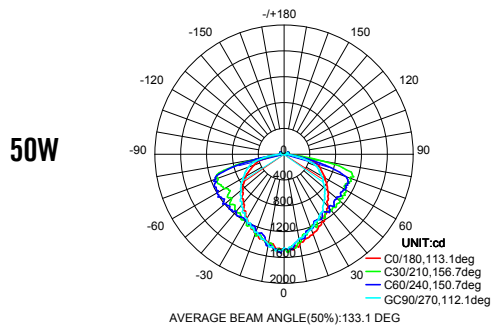

PRODUCT SPECIFICATIONS

Efficacy: 108 -116 Lm/W
Delivered Light Output: 5,800 - 13,200
Watts: 50 - 120W
CRI: Ra>80
CCT: 3000K, 4000K, 5000K
Input Voltage: 120-277VAC
Power Factor: 0.95
Operating Temperature: -13°F ~ 122°F
Dimming: Non Dimmable
Standard Warranty: 5 Years
Standard Lifetime: Designed to L70 minimum 50,000 hours
IP Rating: IP65
Certifications: UL
Materials: Cast Aluminum
Lens: PC (perspective control)

Enter configuration: _____

** Special Order / contact vendor

Series / Performance

Series No.	GCR-50W	GCR-75W	GCR-100W	GCR-120W
Power	50W	75W	100W	120W
Lumens (40K) (50K)	(40K) 5,600 / (50K) 5,800	(40K) 8,100 / (50K) 8,200	(40K) 10,890 / (50K) 11,000	(40K) 13,000 / (50K) 13,200
Efficacy	116 Lm/W	108 Lm/W	110 Lm/W	110 Lm/W
Dimensions (W x H)	11.4 x 4.5 in	11.4 x 4.5 in	15.1 x 4.6 in	15.1 x 4.6 in
Input	120-277V	120-277V	120-277V	120-277V

Photometry

Lux Chart

Height	Average Lux (lx)	Light range (dia.)
1M	431.2	297.1cm
2M	107.8	594.2cm
3M	47.9	891.3cm
4M	27.0	1188.4cm
5M	17.3	1485.5cm

Height	Average Lux (lx)	Light range (dia.)
1M	633.7	297.1cm
2M	158.4	594.2cm
3M	70.4	891.3cm
4M	39.6	1188.4cm
5M	25.4	1485.5cm

Height	Average Lux (lx)	Light range (dia.)
1M	1210	234.8cm
2M	302.5	469.6cm
3M	134.4	704.4cm
4M	75.6	939.3cm
5M	48.4	1174.1cm

Height	Average Lux (lx)	Light range (dia.)
1M	1415	234.8cm
2M	353.6	469.6cm
3M	157.2	704.4cm
4M	88.41	939.3cm
5M	56.6	1174.1cm