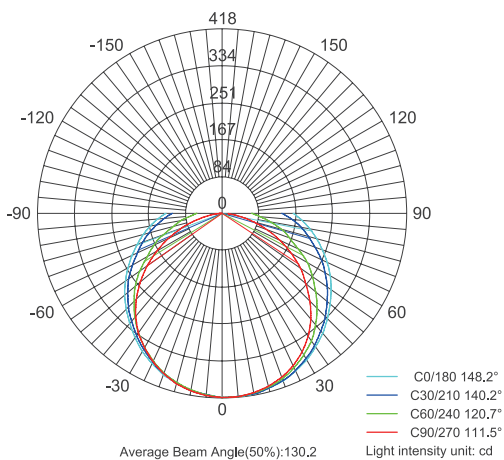

Series	Wattage	CCT Selectable	Beam	Voltage
SCOV2 2FT Linear	7W	Selectable Color Temperature (3000K / 4000K / 5000K)	J 120°	Y = 120-277V (Not dimmable) Z = 120V (Dimmable)
SCOV3 3FT Linear	12W			
SCOV4 4FT Linear	15W			

SCOV Series Linear LED Light

CCT Selectable / 120V / 120-277V

PERFORMANCE DATA

				4000K(CRI80)	
WATTS	SIZE	LENS	VOLTAGE	LUMENS	LPW
7W	2FT	Frosted	120VAC 120-277VAC	770 - 840	110-120lm/W
12W	3FT			1,320 - 1,440	
15W	4FT			1,650 - 1,800	

DIMENSIONS

PHOTOMETRIC

Standard Accessories:

*Linkable up to 200 Watts**

POWER CORD

12, 36, 72, 144, 240 inch

SEAMLESS CONNECTOR*

in-line connector