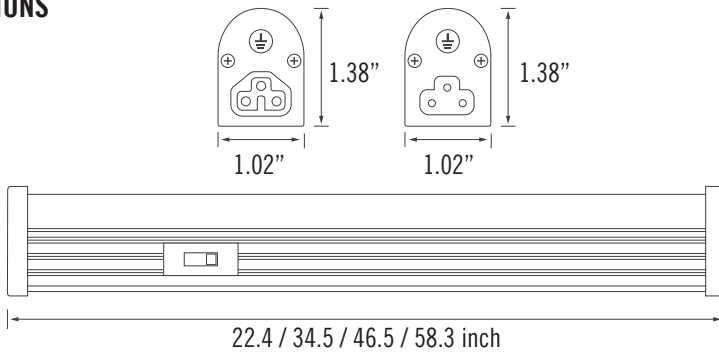

Enter configuration:

[Linkable up to 200 Watts continuous run*](#)

Dimensions and values shown are nominal. LuminosoLED continually works to improve products and reserves the right to make changes which may alter the performance or appearance of products.

SCOV Series Linear LED Light

CCT Selectable / 120V / 120-277V

PERFORMANCE DATA

				4000K(CRI80)	
WATTS	SIZE	LENS	VOLTAGE	LUMENS	LPW
7W	2FT	Frosted	120VAC 120-277VAC	770 - 840	110-120lm/W
12W	3FT			1,320 - 1,440	
15W	4FT			1,650 - 1,800	

DIMENSIONS

PHOTOMETRIC

Standard Accessories:

*Linkable up to 200 Watts**

POWER CORD

12, 36, 72, 144, 240 inch

SEAMLESS CONNECTOR*

in-line connector

CONNECTION LINK*

6, 12, 15, 20, 36, 60, 72 inch