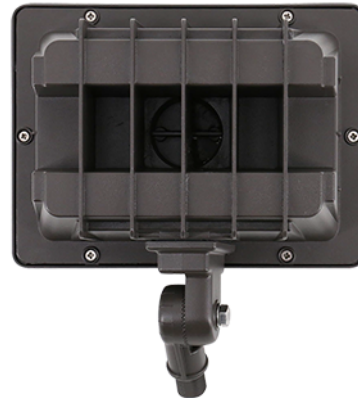

Project:	
Type:	
Model#	

FLM Series LED Flood Light

PRODUCT DESCRIPTION

The Luminoso FLM series combines modern styling with the latest LED technology. They are available in 20, 35, 45, 70, and 200 watts. The lumen output make this product ideal for nearly any exterior lighting application. With up to 70% energy savings over its traditional counterparts the FLM presents the future of area lighting.

PERFORMANCE SUMMARY

Efficacy: 124-126 Lm/W
Delivered Light Output: 2,500 - 5,600 Lumens
Input Power: 20, 35, 45 Watts
CRI: Ra > 80
CCT: 4000K, 5000K
Input Voltage: 110-277V
Power Factor: >0.95 (120V)
Frequency: 50/60Hz
Standard Warranty: 5 Years
Standard Lifetime: 50,000 hours
IP Rating: IP66 / Wet Rated
Die-cast aluminum housing
National listing lab tested with IES standards

REGULATORY & VOLUNTARY QUALIFICATIONS

UL Listed

ORDER INFORMATION

EXAMPLE: FLM-35W-Y-50K-D-26-BZ

Series	Wattage	Voltage	CCT	Beam	Mount	Finish
FLM	20W	Y = 120-277V	40K = 4000K**	D = 105°	26 = Swivel Bracket	BZ = Bronze
	35W		50K = 5000K	I = 40°	22 = Trunnion	WH = White
	45W				16 = Slip fitter	

Enter configuration:

** Special Order / contact vendor