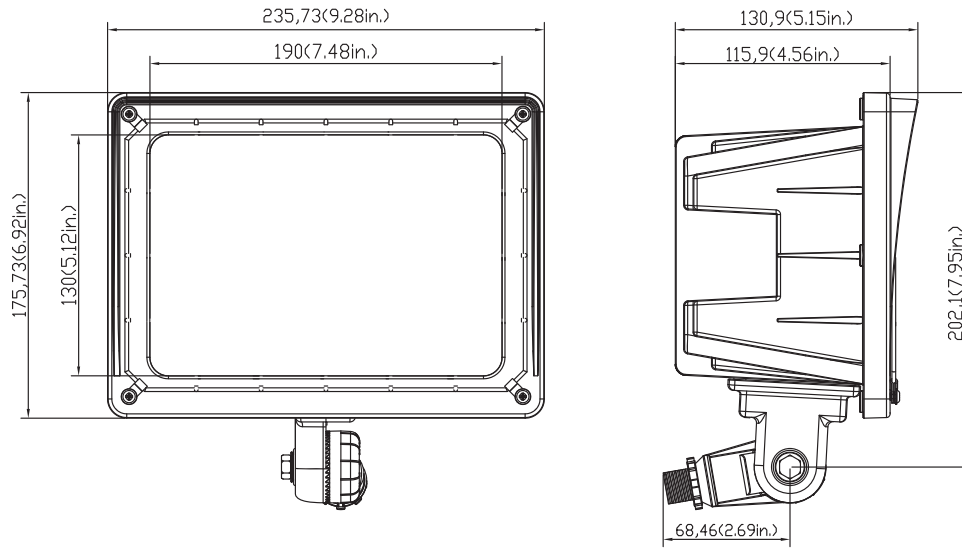

### ORDER INFORMATION

EXAMPLE: FLM-35W-Y-50K-D-26-BZ

Series	Wattage	Voltage	CCT	Beam	Mount	Finish
FLM	20W	Y = 120-277V	40K = 4000K**	D = 105°	26 = Swivel Bracket	BZ = Bronze
	35W		50K = 5000K	I = 40°	22 = Trunnion	WH = White
	45W				16 = Slip fitter	

Enter configuration:

\*\* Special Order / contact vendor

Series / Performance

Series No.	FLM-20W	FLM-35W	FLM-45W
Power	20W	35W	45W
Lumens	2,500	3,600	5,600
Efficacy	126 Lm/W	124.4 Lm/W	124.4 Lm/W
Operating Temp.	-13°F to 113°F	-13°F to 113°F	-13°F to 113°F
Dimensions (L x W x H)	5.15 x 9.28 x 7.95 in	5.15 x 9.28 x 7.95 in	5.15 x 9.28 x 7.95 in
Input	120-277V AC	120-277V AC	120-277V AC

Dimensions

Luminous Intensity Distribution Curve

20W

35W

45W