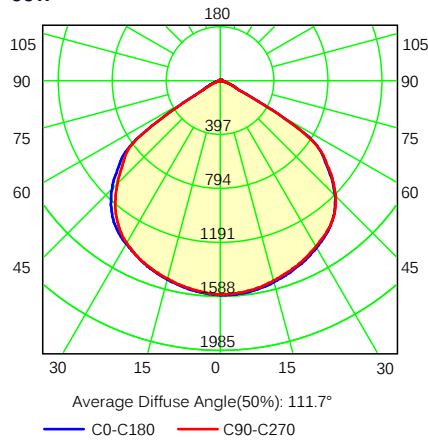

Enter configuration:

\*\* Special Order / contact vendor

Series / Performance

Series No.	FLM-20W	FLM-35W	FLM-45W
Power	20W	35W	45W
Lumens	2,500	3,600	5,600
Efficacy	126 Lm/W	124.4 Lm/W	124.4 Lm/W
Operating Temp.	-13°F to 113°F	-13°F to 113°F	-13°F to 113°F
Dimensions (L x W x H)	5.15 x 9.28 x 7.95 in	5.15 x 9.28 x 7.95 in	5.15 x 9.28 x 7.95 in
Input	120-277V AC	120-277V AC	120-277V AC

Dimensions

Luminous Intensity Distribution Curve

20W

35W

45W