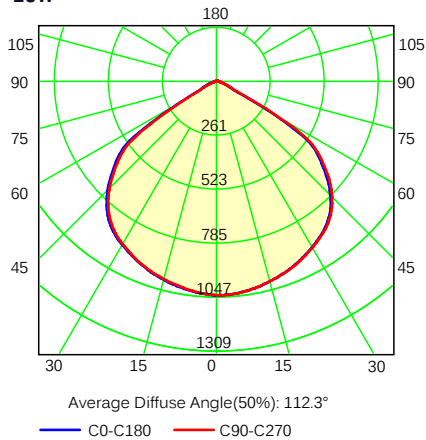

### ORDER INFORMATION

EXAMPLE: FLM-35W-Y-50K-D-26-BZ

Series	Wattage	Voltage	CCT	Beam	Mount	Finish
FLM	20W	Y = 120-277V	40K = 4000K**	D = 105°	26 = Swivel Bracket	BZ = Bronze
	35W		50K = 5000K	I = 40°	22 = Trunnion	WH = White
	45W				16 = Slip fitter	

Enter configuration:

\*\* Special Order / contact vendor

Series / Performance

Series No.	FLM-20W	FLM-35W	FLM-45W
Power	20W	35W	45W
Lumens	2,500	3,600	5,600
Efficacy	126 Lm/W	124.4 Lm/W	124.4 Lm/W
Operating Temp.	-13°F to 113°F	-13°F to 113°F	-13°F to 113°F
Dimensions (L x W x H)	5.15 x 9.28 x 7.95 in	5.15 x 9.28 x 7.95 in	5.15 x 9.28 x 7.95 in
Input	120-277V AC	120-277V AC	120-277V AC

Dimensions

Luminous Intensity Distribution Curve

20W

35W

45W