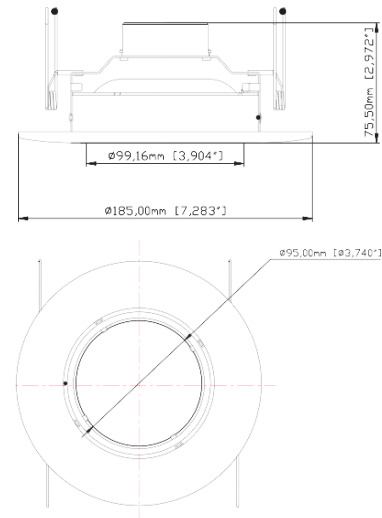

Dimensions

Order Information

Category	Base	Wattage	CCT(X)	Beam	CRI(X)
RDL6	04 = E26	10W=10W	35=3500K	G = 95°	Z = 120V