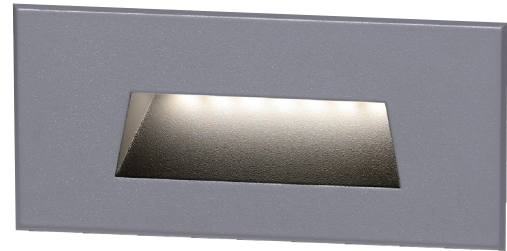

Project: _____
 Type: _____
 Model: _____

Features:

- HOUSING MATERIALS** | Die-casting dark grey powder coated aluminum.
T=60-80 um. Adhesion of ISO class, 1.ASTM class 4B
- FRONT COVER** | Die-cast aluminum, powder coated.
- GLASS LENS** | Tempered step glass. T=8mm
- DIMMABLE** | Not dimmable
- J-BOX** | ABS
- WATER-TIGHT CABLE GLAND** | IP67
- OPERATING TEMPERATURE** | -4°F to 113°F
- POWER CABLE** | H05RN-F 2X1.0mm² L=0.5m (24 Volts)
- FIXTURE IP/ IK Rating** | IP65 Rated / IK10

FINISH OPTIONS

RSA

Example: RSA-0L20K-X-SV

Series	Lumens (CCT)			Voltage	Finish
RSA 3.5 Watts	0L20K 0L (2000K) 57 Lumens	0L30K 0L (3000K) 70 Lumens	0L40K 0L (4000K) 75 Lumens	X X = 24 Volts Requires remote 24V transformer. This fixture is not dimmable*	BK Black WH White GR Graphite SV Silver BZ Bronze

PERFORMANCE DATA

Series	RSA
Power	3.5W
Lumens	57 (20K) 70 (30K) 75 (50K)
IP Rating	IP65
Operating Temp.	-4°F to 104°F
Input	24V

DIMENSIONS

PHOTOMETRIC CURVES