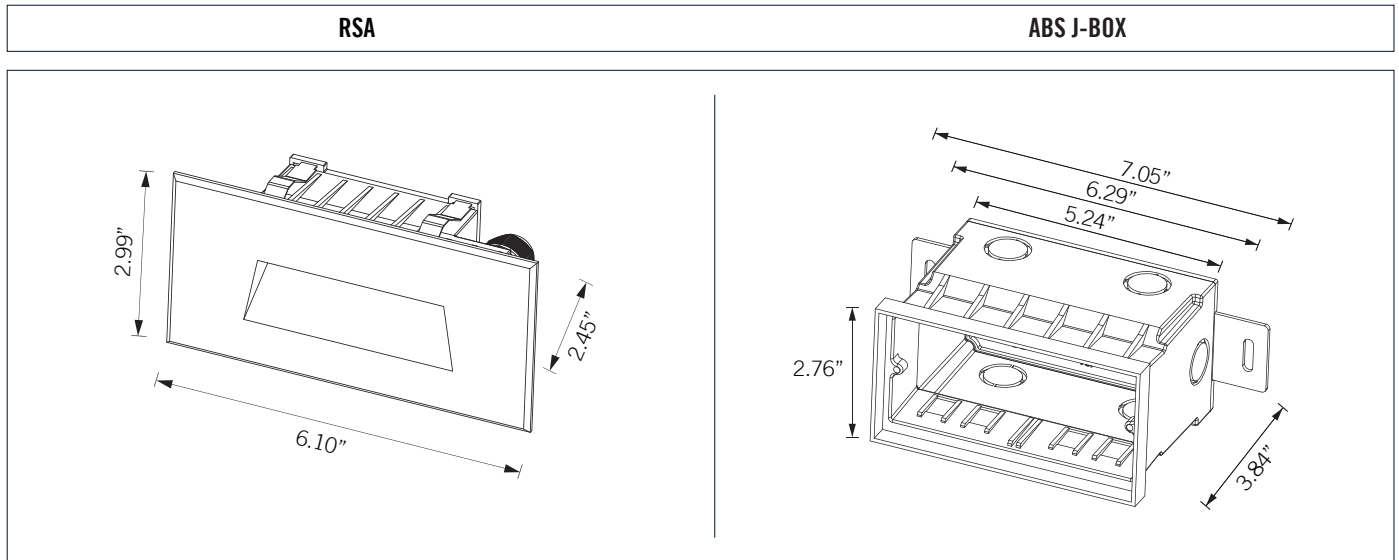

Enter configuration: _____

** Special Order

Dimensions and values shown are nominal. LuminosoLED continually works to improve products and reserves the right to make changes which may alter the performance or appearance of products.

PERFORMANCE DATA

Series	RSA
Power	3.5W
Lumens	57 (20K) 70 (30K) 75 (50K)
IP Rating	IP65
Operating Temp.	-4°F to 104°F
Input	24V

DIMENSIONS

PHOTOMETRIC CURVES