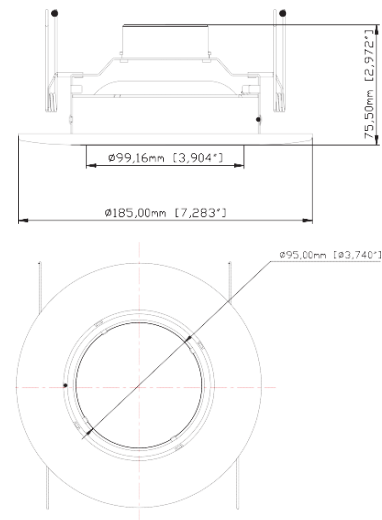

### PRODUCT DESCRIPTION

Luminoso 5inch to 6inch Rotatable LED Residential Downlight provides advanced dimming parameters with capabilities reaching to as low as 5% and works with most widely available traditional dimmers. It is designed to easily install into existing IC or non-IC Six-inch and some Five-inch housings. The RDL is produced with an adjustable gimbal which allows for angling up to 30°. This allows the product to be ideal for situations where a directional light source is needed.

### Dimensions

### Order Information

RDL6-10W-XXXX

Category	Base	Wattage	CCT(X)	Beam	CRI(X)
RDL6	04 = E26	10W=10W	27=2700K 30=3000K 40=4000K 50=5000K	G = 95°	Z = 120V