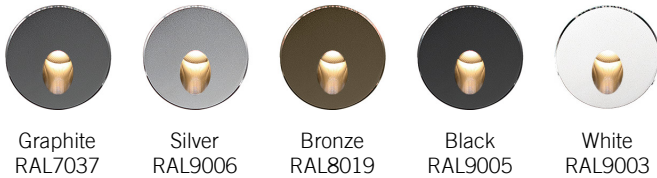

Project: \_\_\_\_\_

Type: \_\_\_\_\_

Model: \_\_\_\_\_

**Features:**

<b>HOUSING MATERIALS</b>	Die-casting dark grey powder coated aluminum. T=20-25 um. Adhesion of ISO class, 1.ASTM class 4B
<b>FRONT COVER</b>	Hard chrome-plated stainless steel SUS 316#
<b>LED</b>	SMD3030
<b>DIMMABLE</b>	Non-dimmable
<b>J-BOX</b>	ABS
<b>WATER-TIGHT CABLE GLAND</b>	IP67
<b>OPERATING TEMPERATURE</b>	-4°F to 113°F
<b>POWER CABLE</b>	H05RN-F 2X1.0mm <sup>2</sup> L=0.5m (24 Volts)
<b>FIXTURE IP/ IK Rating</b>	IP65 Rated / IK10

**FINISH OPTIONS**

Graphite RAL7037    Silver RAL9006    Bronze RAL8019    Black RAL9005    White RAL9003

RSV-R

RSV-S

Cut-out

Pressure clips snaps into wall

ABS sleeves allows for install to concrete wall.

**Example: RSV-R-0L30K-X-GR**

Series	Trim Shape	Lumens (CCT)			Voltage	Finish
		0L20K	0L30K	0L40K		
RSV 2.4 Watts	<b>R</b> Round	0L (2000K) 30 Lumens	0L (3000K) 36 Lumens	0L (4000K) 45 Lumens	X X = 24 Volts	BK Black WH White GR Graphite SV Silver BZ Bronze
	<b>S</b> Square					
					Requires remote 24V transformer.	

**PERFORMANCE DATA**

Series	RSV-R-S
Power	2.4W
Lumens	30 (20K) 36 (30K) 45 (40K)
IP Rating	IP65
Operating Temp.	-4°F to 113°F
Input	24V

**DIMENSIONS**

**PHOTOMETRIC CURVES**

Lux distance cure

Center beam LUX	beam width V	H
2m	6.20 LUX	1.6m 2.00m
4m	1.55 LUX	3.2m 4.10m
6m	0.69 LUX	4.8m 6.10m
8m	0.39 LUX	6.4m 8.10m
10m	0.24 LUX	8.0m 10.1m
12m	0.17 LUX	9.6m 12.2m