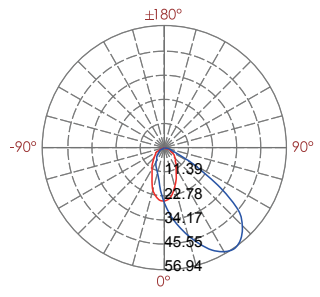

Series	Trim Shape	Lumens (CCT)			Voltage	Finish
		0L20K	0L30K	0L40K		
RSV 2.4 Watts	<b>R</b> Round	0L (2000K) 30 Lumens	0L (3000K) 36 Lumens	0L (4000K) 45 Lumens	X X = 24 Volts	BK Black WH White GR Graphite SV Silver BZ Bronze
	<b>S</b> Square					
					Requires remote 24V transformer.	

**PERFORMANCE DATA**

Series	RSV-R-S
Power	2.4W
Lumens	30 (20K) 36 (30K) 45 (40K)
IP Rating	IP65
Operating Temp.	-4°F to 113°F
Input	24V

**DIMENSIONS**

**PHOTOMETRIC CURVES**

Lux distance cure

Center beam LUX	beam width V	H
2m	6.20 LUX	1.6m 2.00m
4m	1.55 LUX	3.2m 4.10m
6m	0.69 LUX	4.8m 6.10m
8m	0.39 LUX	6.4m 8.10m
10m	0.24 LUX	8.0m 10.1m
12m	0.17 LUX	9.6m 12.2m