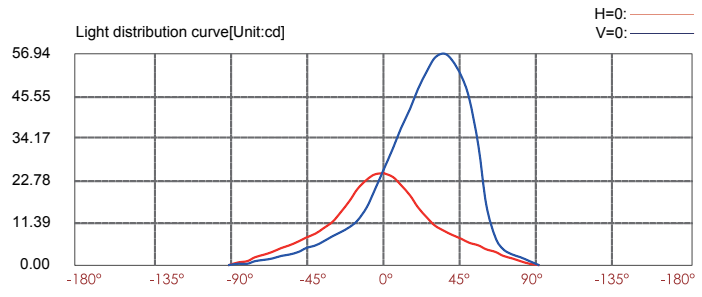

Series	Trim Shape	Lumens (CCT)			Voltage	Finish
		0L20K	0L30K	0L40K		
RSV 2.4 Watts	<b>R</b> Round	0L (2000K) 30 Lumens	0L (3000K) 36 Lumens	0L (4000K) 45 Lumens	X X = 24 Volts	BK Black WH White GR Graphite SV Silver BZ Bronze
	<b>S</b> Square					
					Requires remote 24V transformer.	

**PERFORMANCE DATA**

Series	RSV-R-S
Power	2.4W
Lumens	30 (20K) 36 (30K) 45 (40K)
IP Rating	IP65
Operating Temp.	-4°F to 113°F
Input	24V

**DIMENSIONS**

**PHOTOMETRIC CURVES**

Lux distance cure

Center beam LUX	beam width V	H
2m	6.20 LUX	1.6m 2.00m
4m	1.55 LUX	3.2m 4.10m
6m	0.69 LUX	4.8m 6.10m
8m	0.39 LUX	6.4m 8.10m
10m	0.24 LUX	8.0m 10.1m
12m	0.17 LUX	9.6m 12.2m