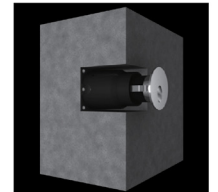

Project: \_\_\_\_\_

Type: \_\_\_\_\_

Model: \_\_\_\_\_

**Features:**

<b>HOUSING MATERIALS</b>	Die-casting dark grey powder coated aluminum. T=20-25 um. Adhesion of ISO class, 1.ASTM class 4B
<b>FRONT COVER</b>	Hard chrome-plated stainless steel SUS 316#
<b>LED</b>	SMD3030
<b>DIMMABLE</b>	Non-dimmable
<b>J-BOX</b>	ABS
<b>WATER-TIGHT CABLE GLAND</b>	IP67
<b>OPERATING TEMPERATURE</b>	-4°F to 113°F
<b>POWER CABLE</b>	H05RN-F 2X1.0mm <sup>2</sup> L=0.5m (24 Volts)
<b>FIXTURE IP/ IK Rating</b>	IP65 Rated / IK10

**FINISH OPTIONS**

Graphite RAL7037    Silver RAL9006    Bronze RAL8019    Black RAL9005    White RAL9003

RSV-R

RSV-S

Cut-out

Pressure clips snaps into wall

ABS sleeves allows for install to concrete wall.

**Example: RSV-R-0L30K-X-GR**

**PERFORMANCE DATA**

Series	RSV-R-S
Power	2.4W
Lumens	30 (20K) 36 (30K) 45 (40K)
IP Rating	IP65
Operating Temp.	-4°F to 113°F
Input	24V

**DIMENSIONS**

**PHOTOMETRIC CURVES**

Lux distance cure

Center beam LUX	beam width V	H
2m	6.20 LUX	1.6m 2.00m
4m	1.55 LUX	3.2m 4.10m
6m	0.69 LUX	4.8m 6.10m
8m	0.39 LUX	6.4m 8.10m
10m	0.24 LUX	8.0m 10.1m
12m	0.17 LUX	9.6m 12.2m