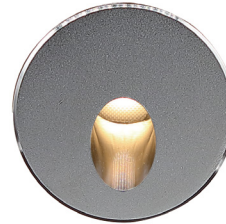

Project: \_\_\_\_\_

Type: \_\_\_\_\_

Model: \_\_\_\_\_

**Features:**

<b>HOUSING MATERIALS</b>	Die-casting dark grey powder coated aluminum. T=20-25 um. Adhesion of ISO class, 1.ASTM class 4B
<b>FRONT COVER</b>	Hard chrome-plated stainless steel SUS 316#
<b>LED</b>	SMD3030
<b>DIMMABLE</b>	Non-dimmable
<b>J-BOX</b>	ABS
<b>WATER-TIGHT CABLE GLAND</b>	IP67
<b>OPERATING TEMPERATURE</b>	-4°F to 113°F
<b>POWER CABLE</b>	H05RN-F 2X1.0mm <sup>2</sup> L=0.5m (24 Volts)
<b>FIXTURE IP/ IK Rating</b>	IP65 Rated / IK10

**FINISH OPTIONS**

Graphite RAL7037    Silver RAL9006    Bronze RAL8019    Black RAL9005    White RAL9003

RSV-R

RSV-S

Cut-out

Pressure clips snaps into wall

ABS sleeves allows for install to concrete wall.

**Example: RSV-R-0L30K-X-GR**

Series	Trim Shape	Lumens (CCT)			Voltage	Finish
		0L20K	0L30K	0L40K		
RSV 2.4 Watts	<b>R</b> Round	0L (2000K) 30 Lumens	0L (3000K) 36 Lumens	0L (4000K) 45 Lumens	X X = 24 Volts	BK Black WH White GR Graphite SV Silver BZ Bronze
	<b>S</b> Square					
					Requires remote 24V transformer.	

**PERFORMANCE DATA**

Series	RSV-R-S
Power	2.4W
Lumens	30 (20K) 36 (30K) 45 (40K)
IP Rating	IP65
Operating Temp.	-4°F to 113°F
Input	24V

**DIMENSIONS**

**PHOTOMETRIC CURVES**

Lux distance cure

Center beam LUX	beam width V	H
2m	6.20 LUX	1.6m 2.00m
4m	1.55 LUX	3.2m 4.10m
6m	0.69 LUX	4.8m 6.10m
8m	0.39 LUX	6.4m 8.10m
10m	0.24 LUX	8.0m 10.1m
12m	0.17 LUX	9.6m 12.2m