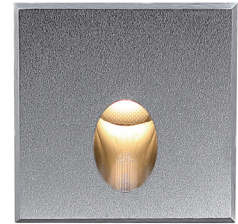

Project: \_\_\_\_\_

Type: \_\_\_\_\_

Model: \_\_\_\_\_

**Features:**

<b>HOUSING MATERIALS</b>	Die-casting dark grey powder coated aluminum. T=20-25 um. Adhesion of ISO class, 1.ASTM class 4B
<b>FRONT COVER</b>	Hard chrome-plated stainless steel SUS 316#
<b>LED</b>	SMD3030
<b>DIMMABLE</b>	Non-dimmable
<b>J-BOX</b>	ABS
<b>WATER-TIGHT CABLE GLAND</b>	IP67
<b>OPERATING TEMPERATURE</b>	-4°F to 113°F
<b>POWER CABLE</b>	H05RN-F 2X1.0mm <sup>2</sup> L=0.5m (24 Volts)
<b>FIXTURE IP/ IK Rating</b>	IP65 Rated / IK10

**FINISH OPTIONS**

Graphite RAL7037    Silver RAL9006    Bronze RAL8019    Black RAL9005    White RAL9003

RSV-R

RSV-S

Cut-out

Pressure clips snaps into wall

ABS sleeves allows for install to concrete wall.

**Example: RSV-R-0L30K-X-GR**

Series	Trim Shape	Lumens (CCT)			Voltage	Finish
		0L20K	0L30K	0L40K		
RSV 2.4 Watts	<b>R</b> Round	0L (2000K) 30 Lumens	0L (3000K) 36 Lumens	0L (4000K) 45 Lumens	X X = 24 Volts	BK Black WH White GR Graphite SV Silver BZ Bronze
	<b>S</b> Square					
					Requires remote 24V transformer.	

**PERFORMANCE DATA**

Series	RSV-R-S
Power	2.4W
Lumens	30 (20K) 36 (30K) 45 (40K)
IP Rating	IP65
Operating Temp.	-4°F to 113°F
Input	24V

**DIMENSIONS**

**PHOTOMETRIC CURVES**

Lux distance cure

Center beam LUX	beam width V	H
2m	6.20 LUX	1.6m 2.00m
4m	1.55 LUX	3.2m 4.10m
6m	0.69 LUX	4.8m 6.10m
8m	0.39 LUX	6.4m 8.10m
10m	0.24 LUX	8.0m 10.1m
12m	0.17 LUX	9.6m 12.2m