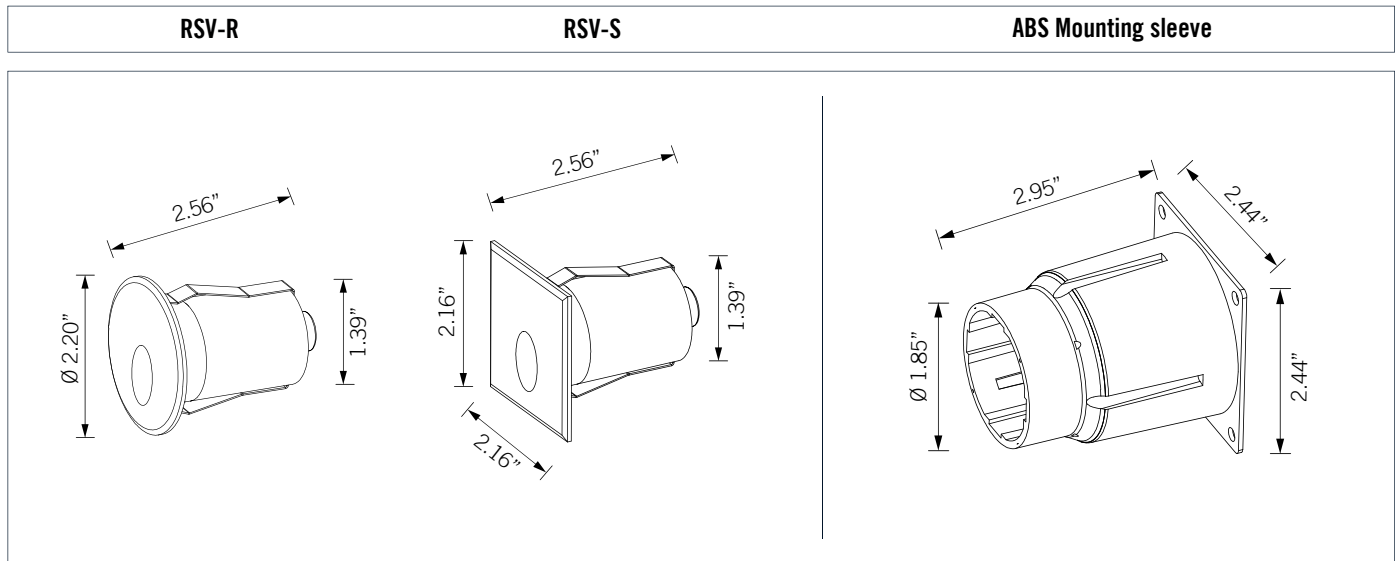

Enter configuration: \_\_\_\_\_

\*\* Special Order

Dimensions and values shown are nominal. LuminosoLED continually works to improve products and reserves the right to make changes which may alter the performance or appearance of products.

**PERFORMANCE DATA**

Series	RSV-R-S
Power	2.4W
Lumens	30 (20K) 36 (30K) 45 (40K)
IP Rating	IP65
Operating Temp.	-4°F to 113°F
Input	24V

**DIMENSIONS**

**PHOTOMETRIC CURVES**

Lux distance cure

Center beam LUX	beam width V	H
2m	6.20 LUX	1.6m 2.00m
4m	1.55 LUX	3.2m 4.10m
6m	0.69 LUX	4.8m 6.10m
8m	0.39 LUX	6.4m 8.10m
10m	0.24 LUX	8.0m 10.1m
12m	0.17 LUX	9.6m 12.2m