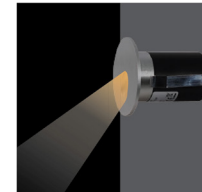

Project: \_\_\_\_\_

Type: \_\_\_\_\_

Model: \_\_\_\_\_

**Features:**

<b>HOUSING MATERIALS</b>	Die-casting dark grey powder coated aluminum. T=20-25 um. Adhesion of ISO class, 1.ASTM class 4B
<b>FRONT COVER</b>	Hard chrome-plated stainless steel SUS 316#
<b>LED</b>	SMD3030
<b>DIMMABLE</b>	Non-dimmable
<b>J-BOX</b>	ABS
<b>WATER-TIGHT CABLE GLAND</b>	IP67
<b>OPERATING TEMPERATURE</b>	-4°F to 113°F
<b>POWER CABLE</b>	H05RN-F 2X1.0mm <sup>2</sup> L=0.5m (24 Volts)
<b>FIXTURE IP/ IK Rating</b>	IP65 Rated / IK10

**FINISH OPTIONS**

Graphite RAL7037    Silver RAL9006    Bronze RAL8019    Black RAL9005    White RAL9003

RSV-R

RSV-S

Cut-out

Pressure clips snaps into wall

ABS sleeves allows for install to concrete wall.

**Example: RSV-R-0L30K-X-GR**

Series	Trim Shape	Lumens (CCT)			Voltage	Finish
		0L20K	0L30K	0L40K		
RSV 2.4 Watts	<b>R</b> Round	0L (2000K) 30 Lumens	0L (3000K) 36 Lumens	0L (4000K) 45 Lumens	X X = 24 Volts	BK Black WH White GR Graphite SV Silver BZ Bronze
	<b>S</b> Square					
					Requires remote 24V transformer.	

**PERFORMANCE DATA**

Series	RSV-R-S
Power	2.4W
Lumens	30 (20K) 36 (30K) 45 (40K)
IP Rating	IP65
Operating Temp.	-4°F to 113°F
Input	24V

**DIMENSIONS**

**PHOTOMETRIC CURVES**

Lux distance cure

Center beam LUX	beam width V	H
2m	6.20 LUX	1.6m 2.00m
4m	1.55 LUX	3.2m 4.10m
6m	0.69 LUX	4.8m 6.10m
8m	0.39 LUX	6.4m 8.10m
10m	0.24 LUX	8.0m 10.1m
12m	0.17 LUX	9.6m 12.2m