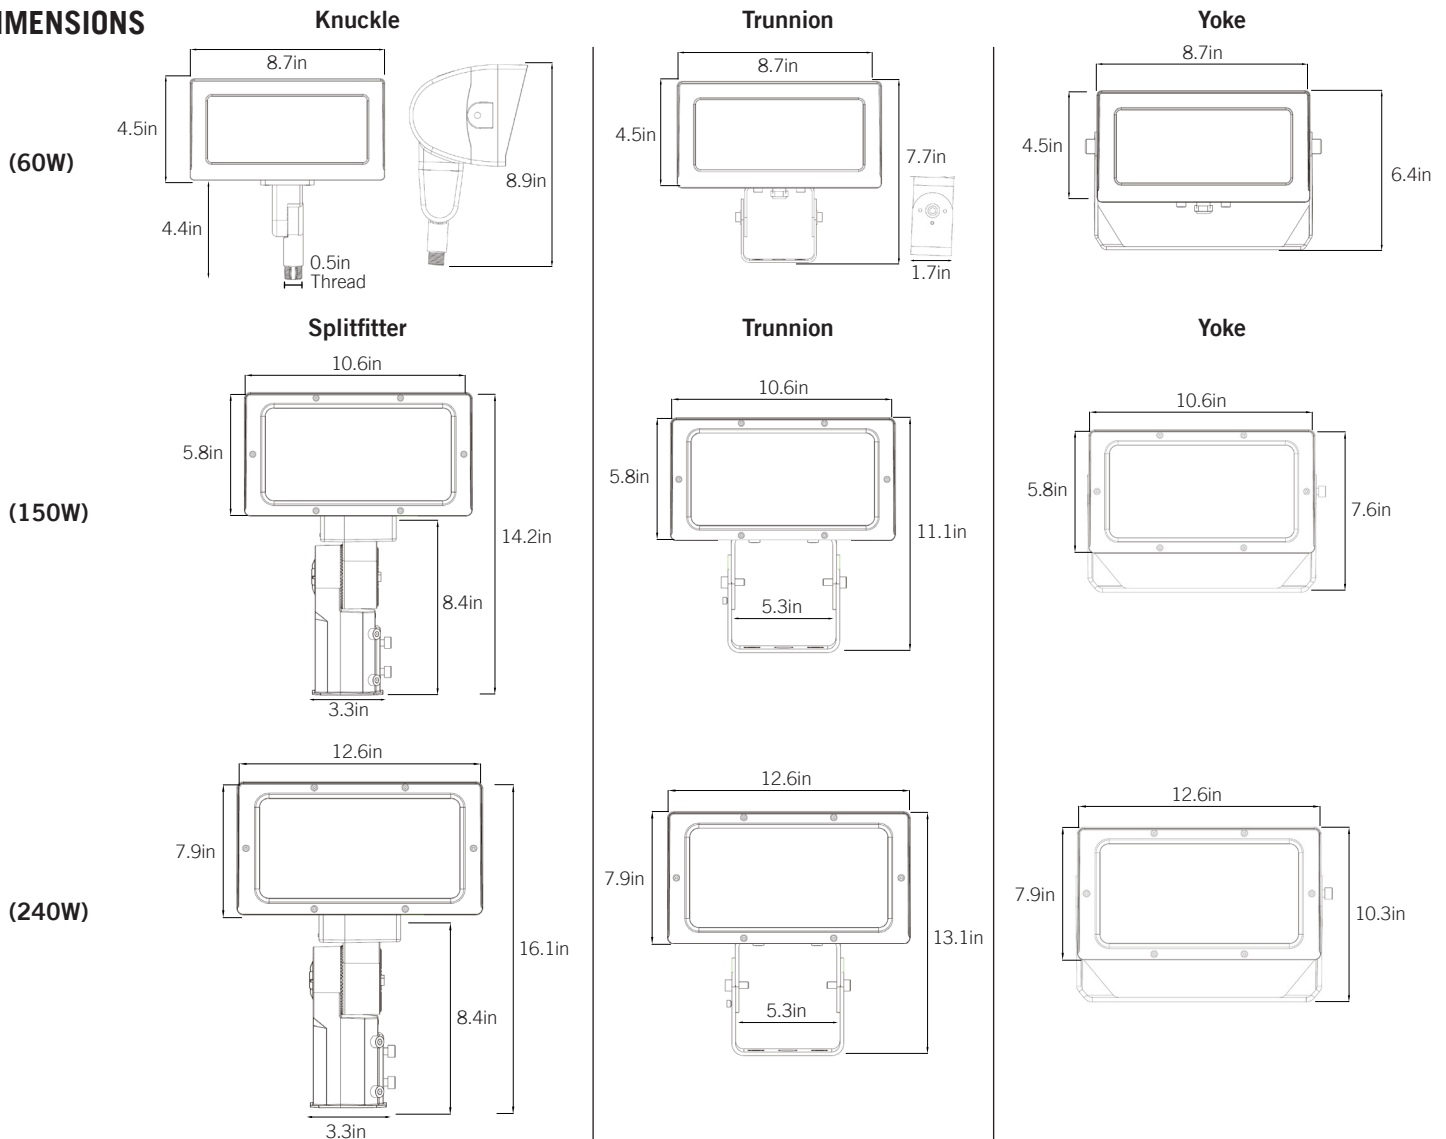

Enter configuration:

Special order **

Dimensions and values shown are nominal. LuminosoLED continually works to improve products and reserves the right to make changes which may alter the performance or appearance of products.

DIMENSIONS

PHOTOMETRIC (Wall Wash)