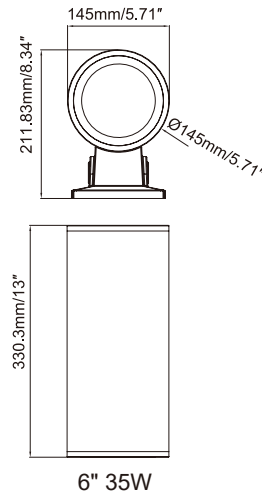

Enter configuration:

**Special order 6-8 weeks

Dimensions and values shown are nominal. LuminosoLED continually works to improve products and reserves the right to make changes which may alter the performance or appearance of products.

LCW Cylinder Wall Light

Specifications & Measurements

PERFORMANCE

Model	Wattage Selectable	Lumens (40°)	CCT Selectable
3 inch	10W	965	3000K
		1,000	4000K
		1,050	5000K
	8W	785	3000K
		810	4000K
		840	5000K
	6W	605	3000K
		620	4000K
		600	5000K

Model	Wattage Selectable	Lumens (40°)	CCT Selectable
4 inch	20W	1,840	3000K
		1,950	4000K
		2,050	5000K
	16W	1,500	3000K
		1,570	4000K
		1,650	5000K
	12W	1,160	3000K
		1,220	4000K
		1,290	5000K

Model	Wattage Selectable	Lumens (40°)	CCT Selectable
6 inch	35W	3,050	3000K
		3,100	4000K
		3,140	5000K
	29W	2,550	3000K
		2,710	4000K
		2,750	5000K
	22W	2,010	3000K
		2,150	4000K
		2,210	5000K

DIMENSIONS

PHOTOMETRIC

3"/10W/40K/40°

4"/20W/40K/40°

6"/35W/40K/40°

CCT Selectable COB LED