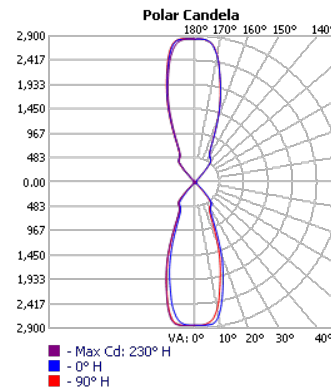

ORDER INFORMATION

EXAMPLE: LCW4-WS-Y-CCTS-25-BK

Series	Wattage Selectable	Voltage	CCTS	Optics Options	Finish
LCW3 3 inch Cylinder wall light	WS (10W / 8W / 6W)	Y 120-277V	CCTS Selectable Color Temperature (3000K / 4000K / 5000K)	15D 15° 25D 25° 40D 40° 60D 60°	BK Black
LCW4 4 inch Cylinder wall light	WS (20W / 16W / 12W)				BZ Bronze
LCW6 6 inch Cylinder wall light	WS (35W / 29W / 22W)				WH ** White SV ** Silver

LCW Cylinder Wall Light

Specifications & Measurements

PERFORMANCE

Model	Wattage Selectable	Lumens (40°)	CCT Selectable
3 inch	10W	965	3000K
		1,000	4000K
		1,050	5000K
	8W	785	3000K
		810	4000K
		840	5000K
	6W	605	3000K
		620	4000K
		600	5000K

Model	Wattage Selectable	Lumens (40°)	CCT Selectable
4 inch	20W	1,840	3000K
		1,950	4000K
		2,050	5000K
	16W	1,500	3000K
		1,570	4000K
		1,650	5000K
	12W	1,160	3000K
		1,220	4000K
		1,290	5000K

Model	Wattage Selectable	Lumens (40°)	CCT Selectable
6 inch	35W	3,050	3000K
		3,100	4000K
		3,140	5000K
	29W	2,550	3000K
		2,710	4000K
		2,750	5000K
	22W	2,010	3000K
		2,150	4000K
		2,210	5000K

DIMENSIONS

PHOTOMETRIC

3"/10W/40K/40°

4"/20W/40K/40°

6"/35W/40K/40°

CCT Selectable COB LED