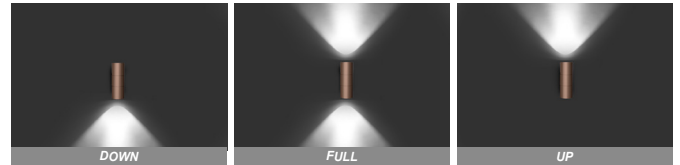

Project:	Date
Type:	
Model:	

DESCRIPTION

Introducing our Cylinder Outdoor LED Wall Light, a sleek and durable fixture for both homes and businesses. Crafted with a cast aluminum square backplate, it can withstand extreme conditions, including saltwater environments, thanks to its UV protectant. This dimmable light source offers flexibility, with adjustable wattage, color temperature, and the option to enable or disable the photocell. Plus, it comes with a switch for full, up, or downlight options. Elevate your outdoor spaces with this stylish and versatile lighting solution.

FEATURES

- Optional 4 Optics: 15°, 25°, 40° and 60°.
- COB LED chip: standard 90 CRI for enhanced performance.
- 0-10V dimming, dims down to 10%.
- Available in 3", 4", and 6".
- Wattage & CCT Selectable allows for further customization based on your requirements.

ORDER INFORMATION

EXAMPLE: LCW4-WS-Y-CCTS-25-BK

Series	Wattage Selectable	Voltage	CCTS	Optics Options	Finish
LCW3 3 inch Cylinder wall light	WS (10W / 8W / 6W)	Y 120-277V	CCTS Selectable Color Temperature (3000K / 4000K / 5000K)	15D 15° 25D 25° 40D 40° 60D 60°	BK Black
LCW4 4 inch Cylinder wall light	WS (20W / 16W / 12W)				BZ Bronze
LCW6 6 inch Cylinder wall light	WS (35W / 29W / 22W)				WH ** White SV ** Silver