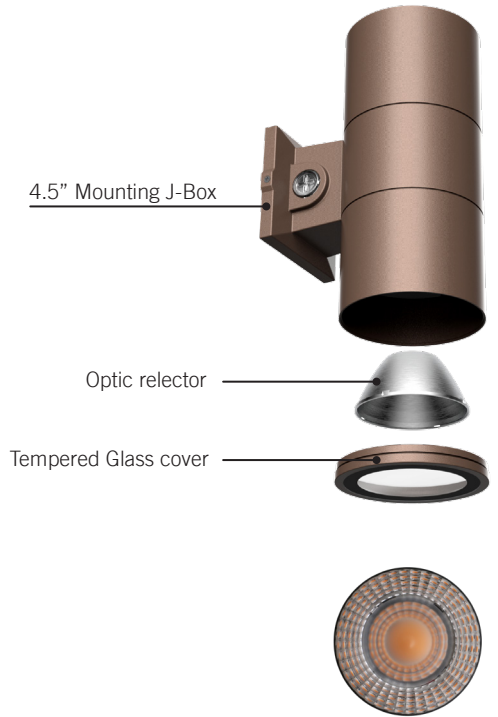

Project:	Date
Type:	
Model:	

DESCRIPTION

Introducing our Cylinder Outdoor LED Wall Light, a sleek and durable fixture for both homes and businesses. Crafted with a cast aluminum square backplate, it can withstand extreme conditions, including saltwater environments, thanks to its UV protectant. This dimmable light source offers flexibility, with adjustable wattage, color temperature, and the option to enable or disable the photocell. Plus, it comes with a switch for full, up, or downlight options. Elevate your outdoor spaces with this stylish and versatile lighting solution.

LCW Cylinder Wall Light

Specifications & Measurements

PERFORMANCE

Model	Wattage Selectable	Lumens (40°)	CCT Selectable
3 inch	10W	965	3000K
		1,000	4000K
		1,050	5000K
	8W	785	3000K
		810	4000K
		840	5000K
	6W	605	3000K
		620	4000K
		600	5000K

Model	Wattage Selectable	Lumens (40°)	CCT Selectable
4 inch	20W	1,840	3000K
		1,950	4000K
		2,050	5000K
	16W	1,500	3000K
		1,570	4000K
		1,650	5000K
	12W	1,160	3000K
		1,220	4000K
		1,290	5000K

Model	Wattage Selectable	Lumens (40°)	CCT Selectable
6 inch	35W	3,050	3000K
		3,100	4000K
		3,140	5000K
	29W	2,550	3000K
		2,710	4000K
		2,750	5000K
	22W	2,010	3000K
		2,150	4000K
		2,210	5000K

DIMENSIONS

PHOTOMETRIC

3"/10W/40K/40°

4"/20W/40K/40°

6"/35W/40K/40°

CCT Selectable COB LED