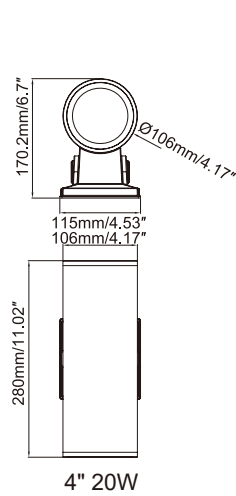

Enter configuration:

**Special order 6-8 weeks

Dimensions and values shown are nominal. LuminosoLED continually works to improve products and reserves the right to make changes which may alter the performance or appearance of products.

LCW Cylinder Wall Light

Specifications & Measurements

PERFORMANCE

Model	Wattage Selectable	Lumens (40°)	CCT Selectable
3 inch	10W	965	3000K
		1,000	4000K
		1,050	5000K
	8W	785	3000K
		810	4000K
		840	5000K
	6W	605	3000K
		620	4000K
		600	5000K

Model	Wattage Selectable	Lumens (40°)	CCT Selectable
4 inch	20W	1,840	3000K
		1,950	4000K
		2,050	5000K
	16W	1,500	3000K
		1,570	4000K
		1,650	5000K
	12W	1,160	3000K
		1,220	4000K
		1,290	5000K

Model	Wattage Selectable	Lumens (40°)	CCT Selectable
6 inch	35W	3,050	3000K
		3,100	4000K
		3,140	5000K
	29W	2,550	3000K
		2,710	4000K
		2,750	5000K
	22W	2,010	3000K
		2,150	4000K
		2,210	5000K

DIMENSIONS

PHOTOMETRIC

3"/10W/40K/40°

4"/20W/40K/40°

6"/35W/40K/40°

CCT Selectable COB LED