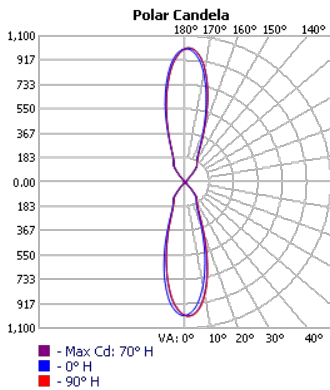

ORDER INFORMATION

EXAMPLE: LCW4-WS-Y-CCTS-25-BK

Series	Wattage Selectable	Voltage	CCTS	Optics Options	Finish
LCW3 3 inch Cylinder wall light	WS (10W / 8W / 6W)	Y 120-277V	CCTS Selectable Color Temperature (3000K / 4000K / 5000K)	15D 15° 25D 25° 40D 40° 60D 60°	BK Black
LCW4 4 inch Cylinder wall light	WS (20W / 16W / 12W)				BZ Bronze
LCW6 6 inch Cylinder wall light	WS (35W / 29W / 22W)				WH ** White SV ** Silver

LCW Cylinder Wall Light

Specifications & Measurements

PERFORMANCE

Model	Wattage Selectable	Lumens (40°)	CCT Selectable
3 inch	10W	965	3000K
		1,000	4000K
		1,050	5000K
	8W	785	3000K
		810	4000K
		840	5000K
	6W	605	3000K
		620	4000K
		600	5000K

Model	Wattage Selectable	Lumens (40°)	CCT Selectable
4 inch	20W	1,840	3000K
		1,950	4000K
		2,050	5000K
	16W	1,500	3000K
		1,570	4000K
		1,650	5000K
	12W	1,160	3000K
		1,220	4000K
		1,290	5000K

Model	Wattage Selectable	Lumens (40°)	CCT Selectable
6 inch	35W	3,050	3000K
		3,100	4000K
		3,140	5000K
	29W	2,550	3000K
		2,710	4000K
		2,750	5000K
	22W	2,010	3000K
		2,150	4000K
		2,210	5000K

DIMENSIONS

PHOTOMETRIC

3"/10W/40K/40°

4"/20W/40K/40°

6"/35W/40K/40°

CCT Selectable COB LED