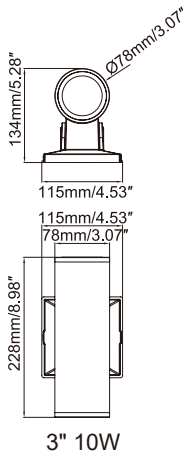

Enter configuration:

**Special order 6-8 weeks

Dimensions and values shown are nominal. LuminosoLED continually works to improve products and reserves the right to make changes which may alter the performance or appearance of products.

LCW Cylinder Wall Light

Specifications & Measurements

PERFORMANCE

Model	Wattage Selectable	Lumens (40°)	CCT Selectable
3 inch	10W	965	3000K
		1,000	4000K
		1,050	5000K
	8W	785	3000K
		810	4000K
		840	5000K
	6W	605	3000K
		620	4000K
		600	5000K

Model	Wattage Selectable	Lumens (40°)	CCT Selectable
4 inch	20W	1,840	3000K
		1,950	4000K
		2,050	5000K
	16W	1,500	3000K
		1,570	4000K
		1,650	5000K
	12W	1,160	3000K
		1,220	4000K
		1,290	5000K

Model	Wattage Selectable	Lumens (40°)	CCT Selectable
6 inch	35W	3,050	3000K
		3,100	4000K
		3,140	5000K
	29W	2,550	3000K
		2,710	4000K
		2,750	5000K
	22W	2,010	3000K
		2,150	4000K
		2,210	5000K

DIMENSIONS

PHOTOMETRIC

3"/10W/40K/40°

4"/20W/40K/40°

6"/35W/40K/40°

CCT Selectable COB LED