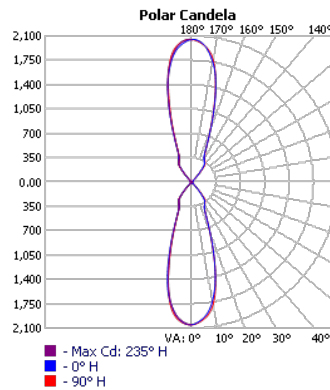

LCW Cylinder Wall Light

Specifications & Measurements

PERFORMANCE

Model	Wattage Selectable	Lumens (40°)	CCT Selectable
3 inch	10W	965	3000K
		1,000	4000K
		1,050	5000K
	8W	785	3000K
		810	4000K
		840	5000K
	6W	605	3000K
		620	4000K
		600	5000K

Model	Wattage Selectable	Lumens (40°)	CCT Selectable
4 inch	20W	1,840	3000K
		1,950	4000K
		2,050	5000K
	16W	1,500	3000K
		1,570	4000K
		1,650	5000K
	12W	1,160	3000K
		1,220	4000K
		1,290	5000K

Model	Wattage Selectable	Lumens (40°)	CCT Selectable
6 inch	35W	3,050	3000K
		3,100	4000K
		3,140	5000K
	29W	2,550	3000K
		2,710	4000K
		2,750	5000K
	22W	2,010	3000K
		2,150	4000K
		2,210	5000K

DIMENSIONS

PHOTOMETRIC

3"/10W/40K/40°

4"/20W/40K/40°

6"/35W/40K/40°

CCT Selectable COB LED