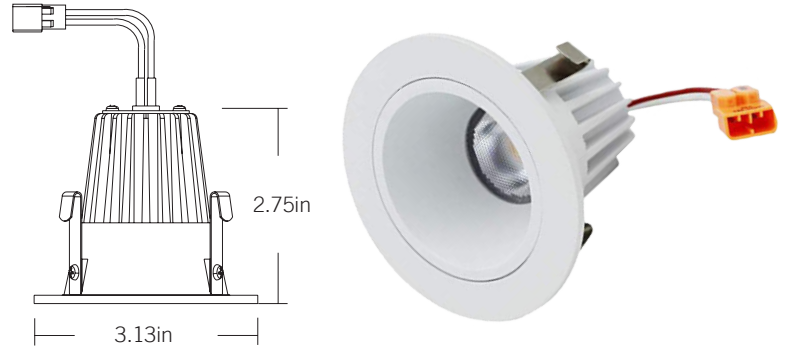

Project: \_\_\_\_\_  
 Type: \_\_\_\_\_  
 Model: \_\_\_\_\_

**DESCRIPTION**

The Luminoso LED trims are designed for use with Luminoso 2" Dedicated housings. The 2" LED trim is the perfect solution low to medium height ceilings in residential and light commercial applications. Its small aperture makes it ideal for strategic placement where space is limited and energy savings is important.

**ELECTRICAL**

Current : 350mA

Watts	CRI	CCT	Lumens	Input Voltage	Frequency
9W	90	2700K	600	120-277V	50/60Hz
		3000K	642		
		4000K	710		
		5000K	700		

**LED ENGINE**

CCT: 2700K, 3000K, 4000K, 5000K (90 CRI).  
 Wattage: 9W  
 Optics: 36°

**FEATURES**

LED Life: 50,000 Hours  
 Operating Temperature: -20°F to 113°F  
 Warranty: 5 year limited warranty  
 IP54 Rated (Splashing water)

Compatible Housings (Order Separately)	Rating	Model	Installation	Input	Dimming
	IC-Rated	DLH 2TD N 23 Y ICAH	<i>New Construction</i>	Y = 120-277V	0-10V
		DLH 2TD N 23 Z ICAH		Z = 120V	TRIAC / CL
	NON-IC	DLH 2TD N 23 Y A	<i>New Construction</i>	Y = 120-277V	0-10V
	IC-Rated	DLH 2TD N 23 Y ICA	<i>New Construction</i>	Y = 120-277V	0-10V
	NON-IC	DLH 2TD R 23 Y	<i>Remodel</i>	Y = 120-277V	0-10V
		DLH 2TD R 23 Z		Z = 120V	TRIAC / CL

Example: DL-2HD-RS-23-9-30K-Y-W

Series	Trim	Mount	Watts	CCT	Voltage	Finish
DL 2HD	RS Round Smooth	23 Quick Connect	9 9 Watts	27K	Y 120--277V	W White
				2700K		BK Black
				30K		BZ Bronze
				3000K		SV Silver
				40K		
				4000K		
				50K		
5000K						