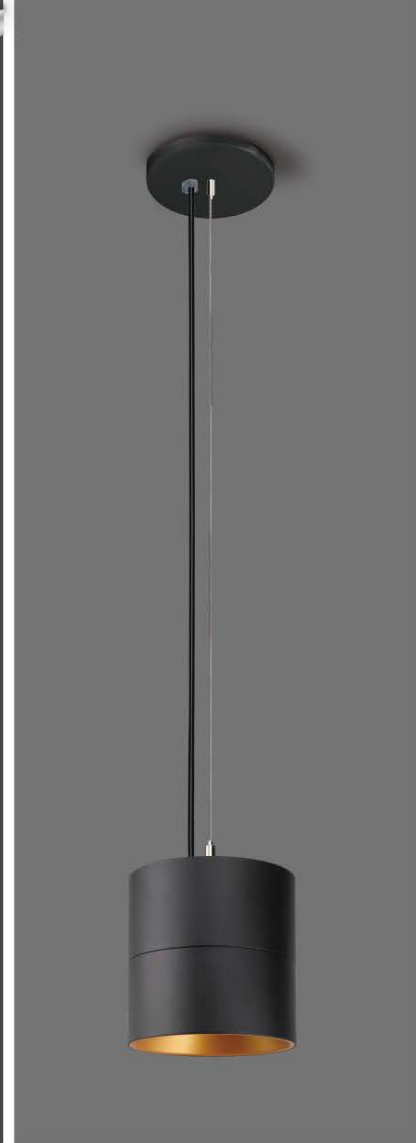

LCP Series (Pendants)

Integrating timeless aesthetics with high-performance COB LED technology, these models seamlessly create delightful, uniformly illuminated indoor spaces.

Designed to deliver exceptional visual comfort, these cylinders offer a diverse array of beam options, coupled with a comprehensive selection of trim and mounting choices. Embrace the freedom of lighting design with our collection of cylinders, providing unparalleled flexibility for both commercial and institutional applications.

Aluminum Reflector Options

White

Gold

Chrome

Black

White

Gold

Chrome

Black

Features

- COB LED Chip: 90 CRI option
- Beam Angle :15°, 24°, 36°, 60° options
- Sizes : 4", 6" and 8"
- Four reflector finish options
- Wattage Selectable: 90~105 lm/w
- Dimming: 0-10V (10% standard, 1% option) or TRIAC
- Mounting : pendant or surface series available
- Canopy option with conduit knockouts available for pendant and surface mount.

LCP & LCS Series (Mounting)

The Cylina light fixture is a versatile lighting solution available in pendant or surface mount configurations. With its stunning anodized white and black finishes, the Cylina adds a touch of elegance to any space while providing high-performance illumination.