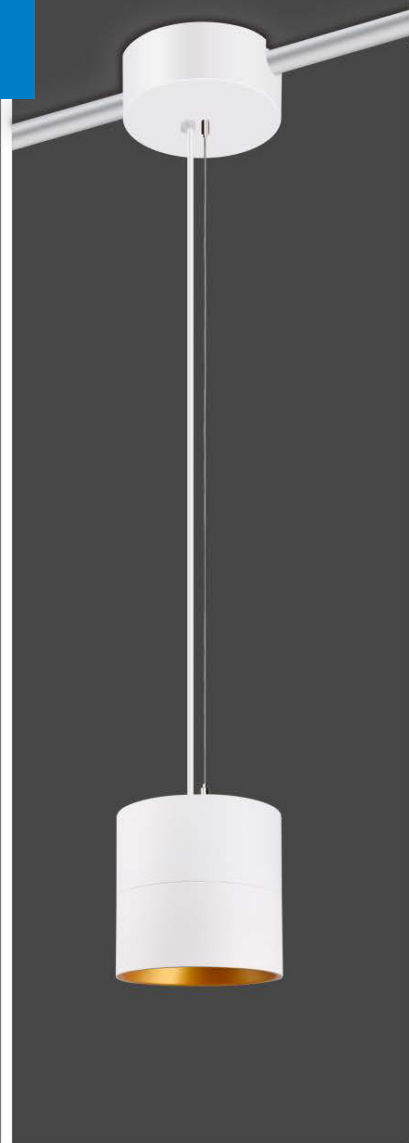

LCP Series (Pendants)

Integrating timeless aesthetics with high-performance COB LED technology, these models seamlessly create delightful, uniformly illuminated indoor spaces.

Designed to deliver exceptional visual comfort, these cylinders offer a diverse array of beam options, coupled with a comprehensive selection of trim and mounting choices. Embrace the freedom of lighting design with our collection of cylinders, providing unparalleled flexibility for both commercial and institutional applications.

LCS Series (Surface Mounted)

Available in a surface mounted version, the LCS series allows designers to maintain aesthetic continuity throughout a space. It is the ideal choice for low ceilings, high ceilings, and minimal ceiling spaces.

Black

Features

- COB LED Chip: 90 CRI option
- Beam Angle :15°, 24°, 36°, 60° options
- Sizes : 4", 6" and 8"
- Four reflector finish options
- Wattage Selectable: 90~105 lm/w
- Dimming: 0-10V (10% standard, 1% option) or TRIAC
- Mounting : pendant or surface series available
- Canopy option with conduit knockouts available for pendant and surface mount.

LCP & LCS Series (Mounting)

The Cylina light fixture is a versatile lighting solution available in pendant or surface mount configurations. With its stunning anodized white and black finishes, the Cylina adds a touch of elegance to any space while providing high-performance illumination.