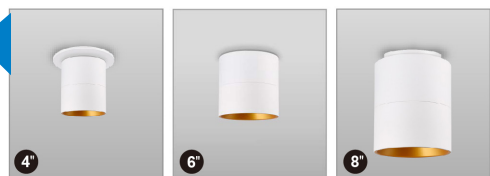

LCP & LCS Series (Mounting)

The Cylina light fixture is a versatile lighting solution available in pendant or surface mount configurations. With its stunning anodized white and black finishes, the Cylina adds a touch of elegance to any space while providing high-performance illumination.

The pendant series offers cable mount and rigid stem mounting option. It also offers a standard canopy plate or shallow J-box canopy with conduit knockouts.

The surface mount fixture offers two options: Standard canopy plate or shallow J-box canopy with conduit knockouts.

Canopy for Pancake box, w/ conduit knockouts