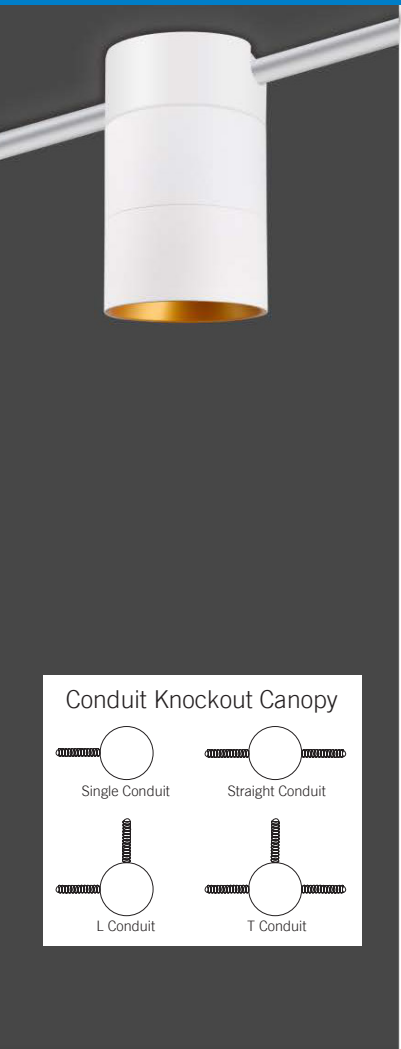

Black

Features

- COB LED Chip: 90 CRI option
- Beam Angle :15°, 24°, 36°, 60° options
- Sizes : 4", 6" and 8"
- Four reflector finish options
- Wattage Selectable: 90~105 lm/w
- Dimming: 0-10V (10% standard, 1% option) or TRIAC
- Mounting : pendant or surface series available
- Canopy option with conduit knockouts available for pendant and surface mount.

LCP & LCS Series (Mounting)

The Cylina light fixture is a versatile lighting solution available in pendant or surface mount configurations. With its stunning anodized white and black finishes, the Cylina adds a touch of elegance to any space while providing high-performance illumination.

The pendant series offers cable mount and rigid stem mounting option. It also offers a standard canopy plate or shallow J-box canopy with conduit knockouts.

The surface mount fixture offers two options: Standard canopy plate or shallow J-box canopy with conduit knockouts.