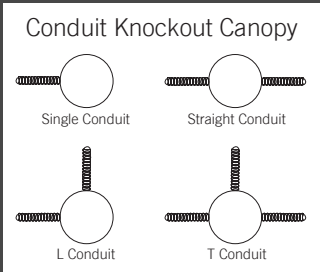

LCP & LCS Series (Mounting)