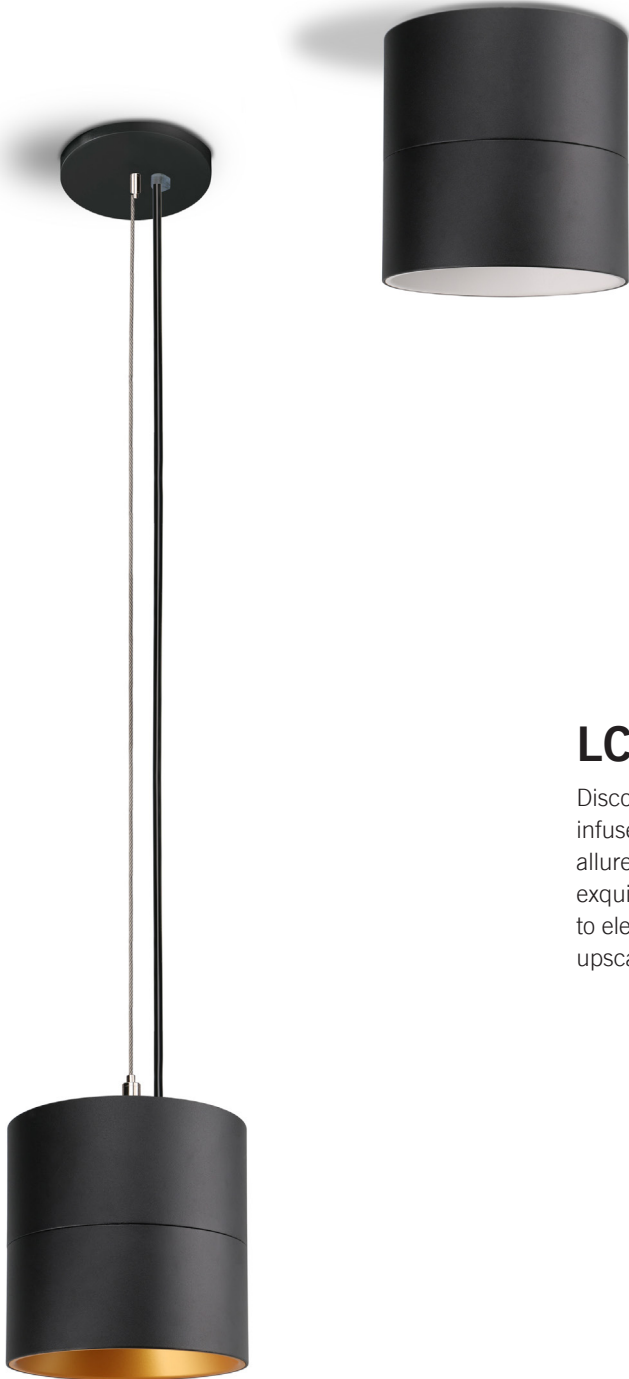

CYLINA SERIES

SURFACE & PENDANT MOUNT
POWER SELECTABLE

Pendant & Surface Mount

Crafted for optimal visual comfort and meticulously engineered for exceptional performance, our LCS and LCP series from Luminoso LED lighting offers an array of possibilities and versatility in combinations.

LCP & LCS Series

Discover a myriad of architectural cylinders from Luminoso LED, designed to infuse rhythm, beauty, and creativity into virtually any setting. Embrace the allure of their sleek aesthetics and uniformly soft illumination through our exquisite selection of Architectural Performance luminaires, empowering you to elevate modern interiors, encompassing offices, restaurants, hotels, and upscale residential ventures.

LCP Series (Pendants)

Integrating timeless aesthetics with high-performance COB LED technology, these models seamlessly create delightful, uniformly illuminated indoor spaces.

Designed to deliver exceptional visual comfort, these cylinders offer a diverse array of beam options, coupled with a comprehensive selection of trim and mounting choices. Embrace the freedom of lighting design with our collection of cylinders, providing unparalleled flexibility for both commercial and institutional applications.

LCP & LCS Series (Mounting)

The Cylina light fixture is a versatile lighting solution available in pendant or surface mount configurations. With its stunning anodized white and black finishes, the Cylina adds a touch of elegance to any space while providing high-performance illumination.