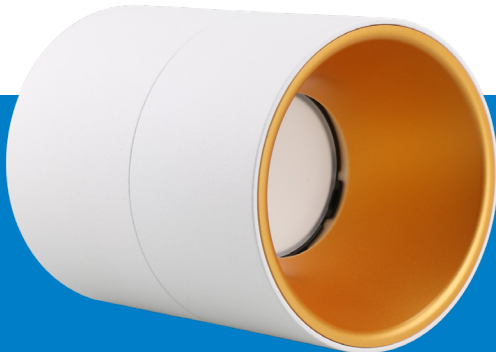

CYLINA SERIES

SURFACE & PENDANT MOUNT
POWER SELECTABLE

Pendant & Surface Mount

Crafted for optimal visual comfort and meticulously engineered for exceptional performance, our LCS and LCP series from Luminoso LED lighting offers an array of possibilities and versatility in combinations.

LCS Series (Surface Mounted)

Available in a surface mounted version, the LCS series allows designers to maintain aesthetic continuity throughout a space. It is the ideal choice for low ceilings, high ceilings, and minimal ceiling spaces.

LCP & LCS Series (Mounting)

The Cylina light fixture is a versatile lighting solution available in pendant or surface mount configurations. With its stunning anodized white and black finishes, the Cylina adds a touch of elegance to any space while providing high-performance illumination.

Wattage selectable with built in dip switch 100% / 75% / 50%

TRIAC or 0-10V dimming. Dimming as low as 1%.

90 CRI is available!

2700K, 3000K, 3500K and 4000K Options

Optics

There are 4 beam angle options available within the optics range. These beam spreads can be interchanged effortlessly, enabling convenient field replacement without the need for tools. This enhances the design's flexibility.