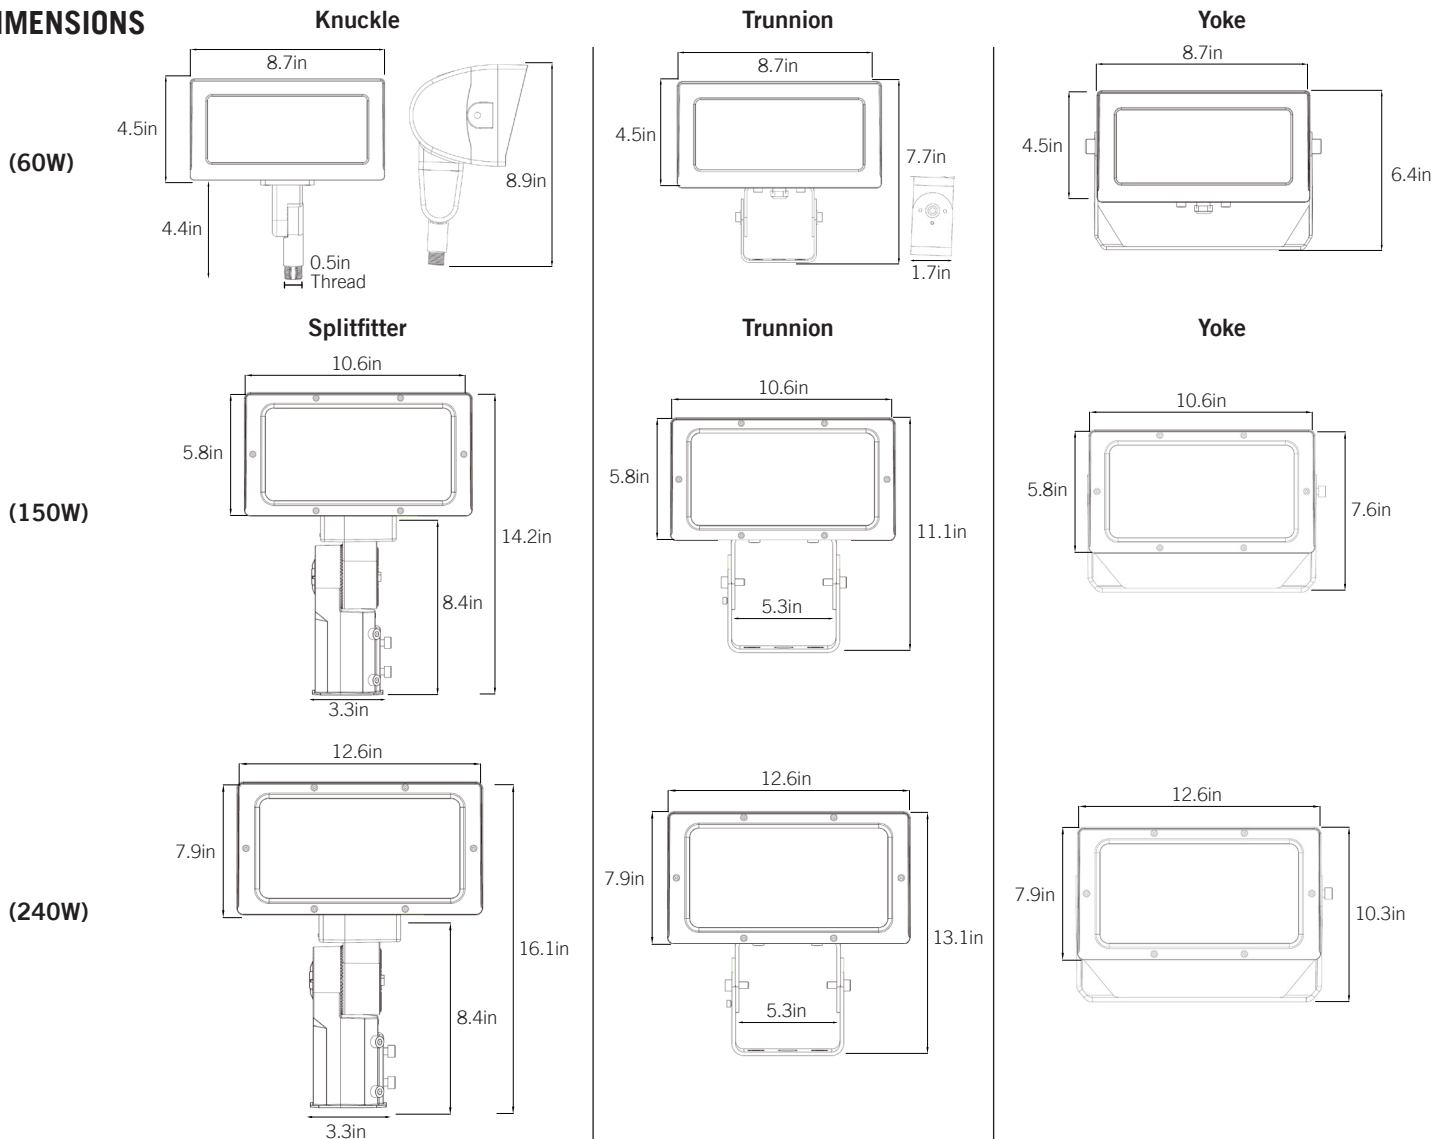

Enter configuration:

Special order **

Dimensions and values shown are nominal. LuminosoLED continually works to improve products and reserves the right to make changes which may alter the performance or appearance of products.

DIMENSIONS

PHOTOMETRIC (Wall Wash)

FLB Flood Light

EPA (Effective Project Area)

Wattage	Mounting Arms	LxH (inch)	EPA (m ²)
60W	Knuckle	8.66 × 8.9	0.0497
	Trunion	8.66 × 7.68	0.0429
	Yoke	8.66 × 6.42	0.0359
150W	Trunion	10.63 × 11.1	0.0761
	Yoke	10.63 × 7.59	0.0521
	Slip Fitter	10.63 × 14.2	0.0972
	Straight Arm	10.63 × 14.84	0.1018
240W	Trunion	12.56 × 13.11	0.1062
	Yoke	12.56 × 10.32	0.0836
	Slip Fitter	12.56 × 16.14	0.1308
	Straight Arm	12.56 × 17.24	0.1397