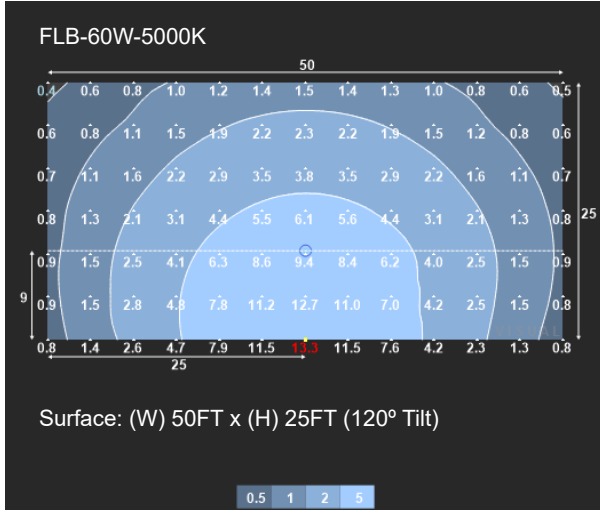

FLB Flood Light

Specifications & Measurements

PERFORMANCE

Model	Wattage Selectable	Lumens	CCT Selectable	Dimming	Power Factor	CRI	Beam	Voltage	Frequency
FLB-WS60	60W 48W 36W	7,800 6,240 4,680	30K/40K/50K Selectable	0-10V	>0.95	>70	110°	120-277V	50/60Hz
FLB-WS150	150W 120W 90W	19,500 15,600 11,700							
FLB-WS240	240W 192W 144W	31,200 24,960 18,720							

DIMENSIONS

PHOTOMETRIC (Wall Wash)

FLB Flood Light

EPA (Effective Project Area)

Wattage	Mounting Arms	LxH (inch)	EPA (m ²)
60W	Knuckle	8.66 × 8.9	0.0497
	Trunion	8.66 × 7.68	0.0429
	Yoke	8.66 × 6.42	0.0359
150W	Trunion	10.63 × 11.1	0.0761
	Yoke	10.63 × 7.59	0.0521
	Slip Fitter	10.63 × 14.2	0.0972
	Straight Arm	10.63 × 14.84	0.1018
240W	Trunion	12.56 × 13.11	0.1062
	Yoke	12.56 × 10.32	0.0836
	Slip Fitter	12.56 × 16.14	0.1308
	Straight Arm	12.56 × 17.24	0.1397