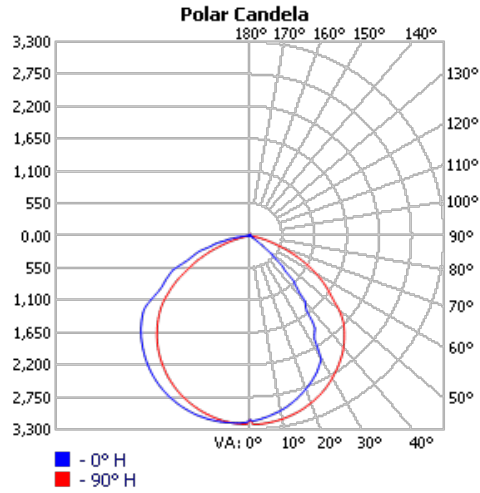

FLB Flood Light

Specifications & Measurements

PERFORMANCE

Model	Wattage Selectable	Lumens	CCT Selectable	Dimming	Power Factor	CRI	Beam	Voltage	Frequency
FLB-WS60	60W 48W 36W	7,800 6,240 4,680	30K/40K/50K Selectable	0-10V	>0.95	>70	110°	120-277V	50/60Hz
FLB-WS150	150W 120W 90W	19,500 15,600 11,700							
FLB-WS240	240W 192W 144W	31,200 24,960 18,720							

DIMENSIONS

PHOTOMETRIC (Wall Wash)

FLB Flood Light

EPA (Effective Project Area)

Wattage	Mounting Arms	LxH (inch)	EPA (m ²)
60W	Knuckle	8.66 × 8.9	0.0497
	Trunion	8.66 × 7.68	0.0429
	Yoke	8.66 × 6.42	0.0359
150W	Trunion	10.63 × 11.1	0.0761
	Yoke	10.63 × 7.59	0.0521
	Slip Fitter	10.63 × 14.2	0.0972
	Straight Arm	10.63 × 14.84	0.1018
240W	Trunion	12.56 × 13.11	0.1062
	Yoke	12.56 × 10.32	0.0836
	Slip Fitter	12.56 × 16.14	0.1308
	Straight Arm	12.56 × 17.24	0.1397