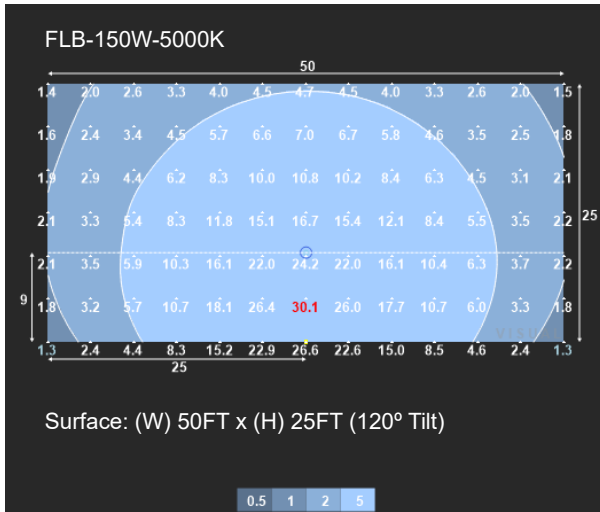

FLB Flood Light

Specifications & Measurements

PERFORMANCE

Model	Wattage Selectable	Lumens	CCT Selectable	Dimming	Power Factor	CRI	Beam	Voltage	Frequency
FLB-WS60	60W 48W 36W	7,800 6,240 4,680	30K/40K/50K Selectable	0-10V	>0.95	>70	110°	120-277V	50/60Hz
FLB-WS150	150W 120W 90W	19,500 15,600 11,700							
FLB-WS240	240W 192W 144W	31,200 24,960 18,720							

DIMENSIONS

PHOTOMETRIC (Wall Wash)

FLB Flood Light

EPA (Effective Project Area)

Wattage	Mounting Arms	LxH (inch)	EPA (m ²)
60W	Knuckle	8.66 × 8.9	0.0497
	Trunion	8.66 × 7.68	0.0429
	Yoke	8.66 × 6.42	0.0359
150W	Trunion	10.63 × 11.1	0.0761
	Yoke	10.63 × 7.59	0.0521
	Slip Fitter	10.63 × 14.2	0.0972
	Straight Arm	10.63 × 14.84	0.1018
240W	Trunion	12.56 × 13.11	0.1062
	Yoke	12.56 × 10.32	0.0836
	Slip Fitter	12.56 × 16.14	0.1308
	Straight Arm	12.56 × 17.24	0.1397