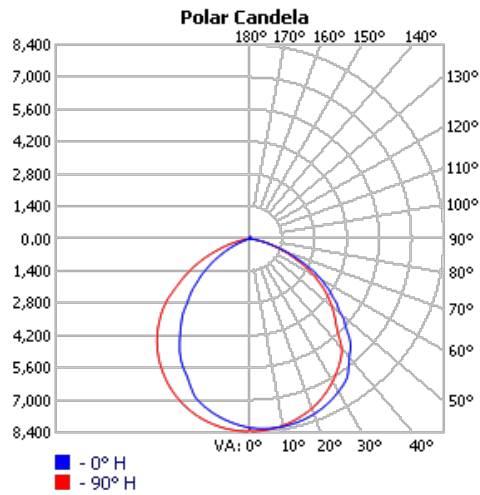

FLB Flood Light

Specifications & Measurements

PERFORMANCE

Model	Wattage Selectable	Lumens	CCT Selectable	Dimming	Power Factor	CRI	Beam	Voltage	Frequency
FLB-WS60	60W 48W 36W	7,800 6,240 4,680	30K/40K/50K Selectable	0-10V	>0.95	>70	110°	120-277V	50/60Hz
FLB-WS150	150W 120W 90W	19,500 15,600 11,700							
FLB-WS240	240W 192W 144W	31,200 24,960 18,720							

DIMENSIONS

PHOTOMETRIC (Wall Wash)

FLB Flood Light

EPA (Effective Project Area)

Wattage	Mounting Arms	LxH (inch)	EPA (m ²)
60W	Knuckle	8.66 × 8.9	0.0497
	Trunion	8.66 × 7.68	0.0429
	Yoke	8.66 × 6.42	0.0359
150W	Trunion	10.63 × 11.1	0.0761
	Yoke	10.63 × 7.59	0.0521
	Slip Fitter	10.63 × 14.2	0.0972
	Straight Arm	10.63 × 14.84	0.1018
240W	Trunion	12.56 × 13.11	0.1062
	Yoke	12.56 × 10.32	0.0836
	Slip Fitter	12.56 × 16.14	0.1308
	Straight Arm	12.56 × 17.24	0.1397