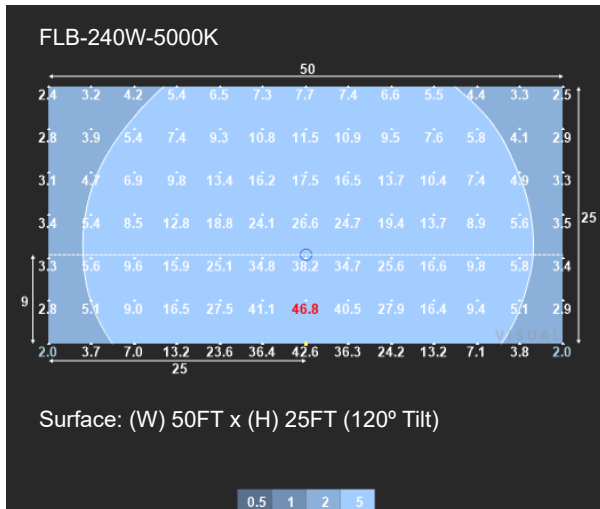

FLB Flood Light

Specifications & Measurements

PERFORMANCE

Model	Wattage Selectable	Lumens	CCT Selectable	Dimming	Power Factor	CRI	Beam	Voltage	Frequency
FLB-WS60	60W 48W 36W	7,800 6,240 4,680	30K/40K/50K Selectable	0-10V	>0.95	>70	110°	120-277V	50/60Hz
FLB-WS150	150W 120W 90W	19,500 15,600 11,700							
FLB-WS240	240W 192W 144W	31,200 24,960 18,720							

DIMENSIONS

PHOTOMETRIC (Wall Wash)

FLB Flood Light

EPA (Effective Project Area)

Wattage	Mounting Arms	LxH (inch)	EPA (m ²)
60W	Knuckle	8.66 × 8.9	0.0497
	Trunion	8.66 × 7.68	0.0429
	Yoke	8.66 × 6.42	0.0359
150W	Trunion	10.63 × 11.1	0.0761
	Yoke	10.63 × 7.59	0.0521
	Slip Fitter	10.63 × 14.2	0.0972
	Straight Arm	10.63 × 14.84	0.1018
240W	Trunion	12.56 × 13.11	0.1062
	Yoke	12.56 × 10.32	0.0836
	Slip Fitter	12.56 × 16.14	0.1308
	Straight Arm	12.56 × 17.24	0.1397