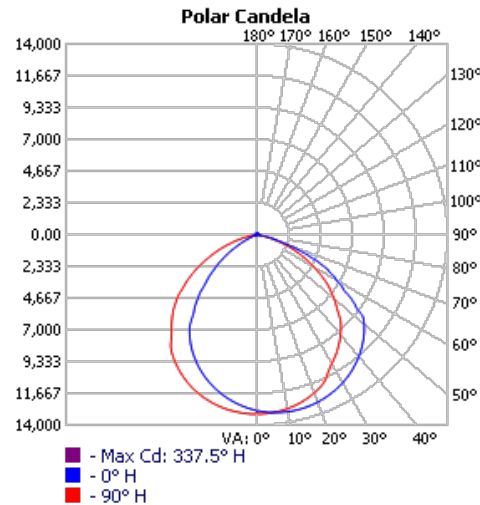

FLB Flood Light

Specifications & Measurements

PERFORMANCE

Model	Wattage Selectable	Lumens	CCT Selectable	Dimming	Power Factor	CRI	Beam	Voltage	Frequency
FLB-WS60	60W 48W 36W	7,800 6,240 4,680	30K/40K/50K Selectable	0-10V	>0.95	>70	110°	120-277V	50/60Hz
FLB-WS150	150W 120W 90W	19,500 15,600 11,700							
FLB-WS240	240W 192W 144W	31,200 24,960 18,720							

DIMENSIONS

PHOTOMETRIC (Wall Wash)

FLB Flood Light

EPA (Effective Project Area)

Wattage	Mounting Arms	LxH (inch)	EPA (m ²)
60W	Knuckle	8.66 × 8.9	0.0497
	Trunion	8.66 × 7.68	0.0429
	Yoke	8.66 × 6.42	0.0359
150W	Trunion	10.63 × 11.1	0.0761
	Yoke	10.63 × 7.59	0.0521
	Slip Fitter	10.63 × 14.2	0.0972
	Straight Arm	10.63 × 14.84	0.1018
240W	Trunion	12.56 × 13.11	0.1062
	Yoke	12.56 × 10.32	0.0836
	Slip Fitter	12.56 × 16.14	0.1308
	Straight Arm	12.56 × 17.24	0.1397