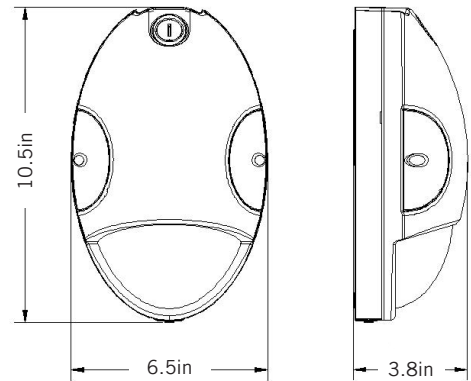

FEATURES

- Die-cast aluminum housing, finished with powder coating.
- LED chip: standard 80 CRI.
- 120-277VAC
- 0-10V dimming, dims down to 10%.
- 3 CCT Selectable allows for further customization based on your requirements.
- 90 Min 5W Battery back-up optional provides 680 Lumens.
- Built in 6Kv Surge Protector.
- IK08 & IP65 Rated.
- Built in Photocell with on/off switch.
- Operating Temperature: -40°F to 122°F
- Average life (L70) 70,000 hrs.

Enter configuration:

**Special order 6-8 weeks

Dimensions and values shown are nominal. LuminosoLED continually works to improve products and reserves the right to make changes which may alter the performance or appearance of products.

PHOTOMETRIC