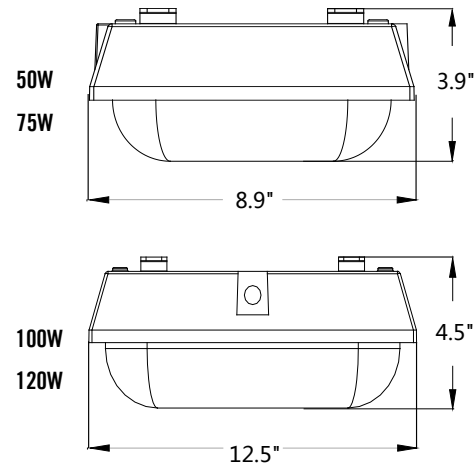

### PRODUCT DESCRIPTION

The Luminoso GCF Series is the ideal solution when seeking to retrofit a canopy. Users of the GCF can expect energy savings in excess of 70% without sacrificing crucial light levels. It is available in either a 50W or 120W and with lumen packages ranging from 5800 - 13,000, with an average Efficacy 103 Lm/W. It is a testament to the technology that has become standard in Luminoso products.

### PRODUCT SPECIFICATIONS

Efficacy: 108 -116 Lm/W
Delivered Light Output: 5,800 - 13,200
Watts: 50 - 120W
CRI: Ra>80
CCT: 3000K, 4000K, 5000K
Input Voltage: 120-277VAC
Power Factor: 0.95
Operating Temperature: -13°F ~ 122°F
Dimming: Non Dimmable
Standard Warranty: 5 Years
Standard Lifetime: Designed to L70 minimum 50,000 hours
IP Rating: IP65
Certifications: UL
Materials: Cast Aluminum
Lens: PC (perspective control)

### Dimensions

## Lux Chart

Height	Average Lux (lx)	Light range (dia.)
1M	286.8	405.3cm
2M	71.7	810.6cm
3M	31.9	1215.9cm
4M	17.9	1621.1cm
5M	11.5	2026.4cm

Height	Average Lux (lx)	Light range (dia.)
1M	430.6	405.3cm
2M	107.7	810.6cm
3M	47.85	1215.9cm
4M	26.92	1621.1cm
5M	17.23	2026.4cm