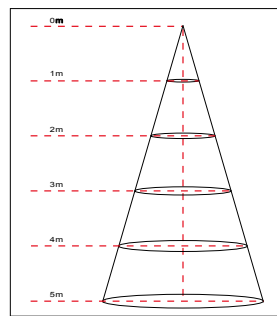

### Dimensions

## Photometry

50W

75W

100W

120W

## Lux Chart

Height	Average Lux (lx)	Light range (dia.)
1M	286.8	405.3cm
2M	71.7	810.6cm
3M	31.9	1215.9cm
4M	17.9	1621.1cm
5M	11.5	2026.4cm

Height	Average Lux (lx)	Light range (dia.)
1M	430.6	405.3cm
2M	107.7	810.6cm
3M	47.85	1215.9cm
4M	26.92	1621.1cm
5M	17.23	2026.4cm

Height	Average Lux (lx)	Light range (dia.)
1M	599.3	384.8cm
2M	149.8	769.5cm
3M	66.6	1154.3cm
4M	37.45	1539.1cm
5M	24.0	1923.8cm

Height	Average Lux (lx)	Light range (dia.)
1M	734.2	384.8cm
2M	183.5	769.5cm
3M	81.6	1154.3cm
4M	45.9	1539.1cm
5M	29.4	1923.8cm