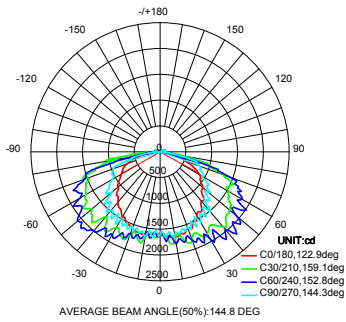

## Series / Performance

Series No.	GCF-50W	GCF-75W	GCF-100W	GCF-120W
Power	50W	75W	100W	120W
Lumens (40K) (50K)	(40K) 5,600 / (50K) 5,800	(40K) 8,000 / (50K) 8,100	(40K) 10,890 / (50K) 11,000	(40K) 13,000 / (50K) 13,200
Efficacy	116 Lm/W	108 Lm/W	110 Lm/W	110 Lm/W
Dimensions (W x H)	8.9 x 3.9 in	8.9 x 3.9 in	12.5 x 4.5 in	12.5 x 4.5 in
Input	120-277V	120-277V	120-277V	120-277V

## Photometry

50W

75W

100W

120W

## Lux Chart

Height	Average Lux (lx)	Light range (dia.)
1M	286.8	405.3cm
2M	71.7	810.6cm
3M	31.9	1215.9cm
4M	17.9	1621.1cm
5M	11.5	2026.4cm

Height	Average Lux (lx)	Light range (dia.)
1M	430.6	405.3cm
2M	107.7	810.6cm
3M	47.85	1215.9cm
4M	26.92	1621.1cm
5M	17.23	2026.4cm

Height	Average Lux (lx)	Light range (dia.)
1M	599.3	384.8cm
2M	149.8	769.5cm
3M	66.6	1154.3cm
4M	37.45	1539.1cm
5M	24.0	1923.8cm

Height	Average Lux (lx)	Light range (dia.)
1M	734.2	384.8cm
2M	183.5	769.5cm
3M	81.6	1154.3cm
4M	45.9	1539.1cm
5M	29.4	1923.8cm