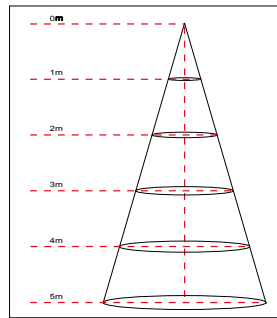

### Dimensions

## Photometry

50W

75W

100W

120W

## Lux Chart

Height	Average Lux (lx)	Light range (dia.)
1M	286.8	405.3cm
2M	71.7	810.6cm
3M	31.9	1215.9cm
4M	17.9	1621.1cm
5M	11.5	2026.4cm

Height	Average Lux (lx)	Light range (dia.)
1M	430.6	405.3cm
2M	107.7	810.6cm
3M	47.85	1215.9cm
4M	26.92	1621.1cm
5M	17.23	2026.4cm

Height	Average Lux (lx)	Light range (dia.)
1M	599.3	384.8cm
2M	149.8	769.5cm
3M	66.6	1154.3cm
4M	37.45	1539.1cm
5M	24.0	1923.8cm

Height	Average Lux (lx)	Light range (dia.)
1M	734.2	384.8cm
2M	183.5	769.5cm
3M	81.6	1154.3cm
4M	45.9	1539.1cm
5M	29.4	1923.8cm