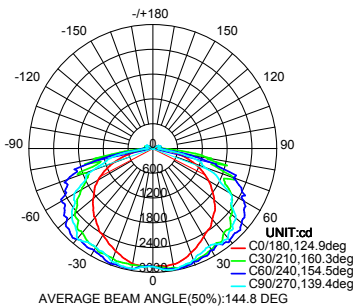

## Series / Performance

Series No.	GCF-50W	GCF-75W	GCF-100W	GCF-120W
Power	50W	75W	100W	120W
Lumens (40K) (50K)	(40K) 5,600 / (50K) 5,800	(40K) 8,000 / (50K) 8,100	(40K) 10,890 / (50K) 11,000	(40K) 13,000 / (50K) 13,200
Efficacy	116 Lm/W	108 Lm/W	110 Lm/W	110 Lm/W
Dimensions (W x H)	8.9 x 3.9 in	8.9 x 3.9 in	12.5 x 4.5 in	12.5 x 4.5 in
Input	120-277V	120-277V	120-277V	120-277V

## Photometry

50W

75W

100W

120W

## Lux Chart

Height	Average Lux (lx)	Light range (dia.)
1M	286.8	405.3cm
2M	71.7	810.6cm
3M	31.9	1215.9cm
4M	17.9	1621.1cm
5M	11.5	2026.4cm

Height	Average Lux (lx)	Light range (dia.)
1M	430.6	405.3cm
2M	107.7	810.6cm
3M	47.85	1215.9cm
4M	26.92	1621.1cm
5M	17.23	2026.4cm

Height	Average Lux (lx)	Light range (dia.)
1M	599.3	384.8cm
2M	149.8	769.5cm
3M	66.6	1154.3cm
4M	37.45	1539.1cm
5M	24.0	1923.8cm

Height	Average Lux (lx)	Light range (dia.)
1M	734.2	384.8cm
2M	183.5	769.5cm
3M	81.6	1154.3cm
4M	45.9	1539.1cm
5M	29.4	1923.8cm