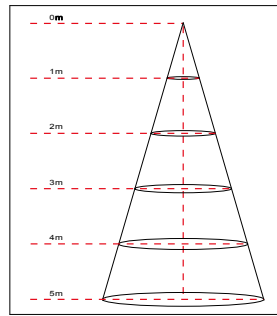

### Dimensions

## Photometry

50W

75W

100W

120W

## Lux Chart

Height	Average Lux (lx)	Light range (dia.)
1M	286.8	405.3cm
2M	71.7	810.6cm
3M	31.9	1215.9cm
4M	17.9	1621.1cm
5M	11.5	2026.4cm

Height	Average Lux (lx)	Light range (dia.)
1M	430.6	405.3cm
2M	107.7	810.6cm
3M	47.85	1215.9cm
4M	26.92	1621.1cm
5M	17.23	2026.4cm

Height	Average Lux (lx)	Light range (dia.)
1M	599.3	384.8cm
2M	149.8	769.5cm
3M	66.6	1154.3cm
4M	37.45	1539.1cm
5M	24.0	1923.8cm

Height	Average Lux (lx)	Light range (dia.)
1M	734.2	384.8cm
2M	183.5	769.5cm
3M	81.6	1154.3cm
4M	45.9	1539.1cm
5M	29.4	1923.8cm