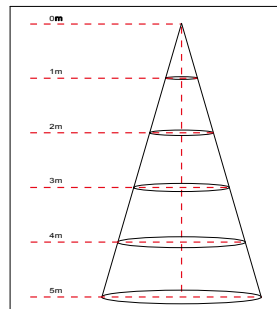

### Dimensions

## Lux Chart

Height	Average Lux (lx)	Light range (dia.)
1M	286.8	405.3cm
2M	71.7	810.6cm
3M	31.9	1215.9cm
4M	17.9	1621.1cm
5M	11.5	2026.4cm

Height	Average Lux (lx)	Light range (dia.)
1M	430.6	405.3cm
2M	107.7	810.6cm
3M	47.85	1215.9cm
4M	26.92	1621.1cm
5M	17.23	2026.4cm

Height	Average Lux (lx)	Light range (dia.)
1M	599.3	384.8cm
2M	149.8	769.5cm
3M	66.6	1154.3cm
4M	37.45	1539.1cm
5M	24.0	1923.8cm

Height	Average Lux (lx)	Light range (dia.)
1M	734.2	384.8cm
2M	183.5	769.5cm
3M	81.6	1154.3cm
4M	45.9	1539.1cm
5M	29.4	1923.8cm