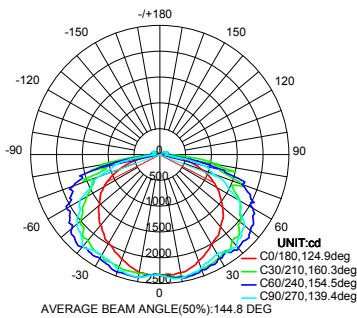

## Series / Performance

Series No.	GCF-50W	GCF-75W	GCF-100W	GCF-120W
Power	50W	75W	100W	120W
Lumens (40K) (50K)	(40K) 5,600 / (50K) 5,800	(40K) 8,000 / (50K) 8,100	(40K) 10,890 / (50K) 11,000	(40K) 13,000 / (50K) 13,200
Efficacy	116 Lm/W	108 Lm/W	110 Lm/W	110 Lm/W
Dimensions (W x H)	8.9 x 3.9 in	8.9 x 3.9 in	12.5 x 4.5 in	12.5 x 4.5 in
Input	120-277V	120-277V	120-277V	120-277V

## Photometry

50W

75W

100W

120W

## Lux Chart

Height	Average Lux (lx)	Light range (dia.)
1M	286.8	405.3cm
2M	71.7	810.6cm
3M	31.9	1215.9cm
4M	17.9	1621.1cm
5M	11.5	2026.4cm

Height	Average Lux (lx)	Light range (dia.)
1M	430.6	405.3cm
2M	107.7	810.6cm
3M	47.85	1215.9cm
4M	26.92	1621.1cm
5M	17.23	2026.4cm

Height	Average Lux (lx)	Light range (dia.)
1M	599.3	384.8cm
2M	149.8	769.5cm
3M	66.6	1154.3cm
4M	37.45	1539.1cm
5M	24.0	1923.8cm

Height	Average Lux (lx)	Light range (dia.)
1M	734.2	384.8cm
2M	183.5	769.5cm
3M	81.6	1154.3cm
4M	45.9	1539.1cm
5M	29.4	1923.8cm