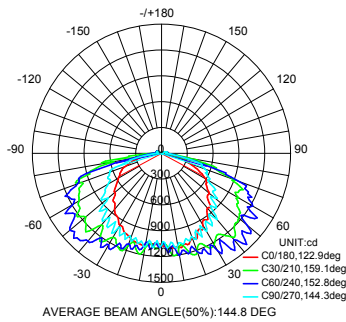

Series / Performance

Series No.	GCF-50W	GCF-75W	GCF-100W	GCF-120W
Power	50W	75W	100W	120W
Lumens (40K) (50K)	(40K) 5,600 / (50K) 5,800	(40K) 8,000 / (50K) 8,100	(40K) 10,890 / (50K) 11,000	(40K) 13,000 / (50K) 13,200
Efficacy	116 Lm/W	108 Lm/W	110 Lm/W	110 Lm/W
Dimensions (W x H)	8.9 x 3.9 in	8.9 x 3.9 in	12.5 x 4.5 in	12.5 x 4.5 in
Input	120-277V	120-277V	120-277V	120-277V

Photometry

50W