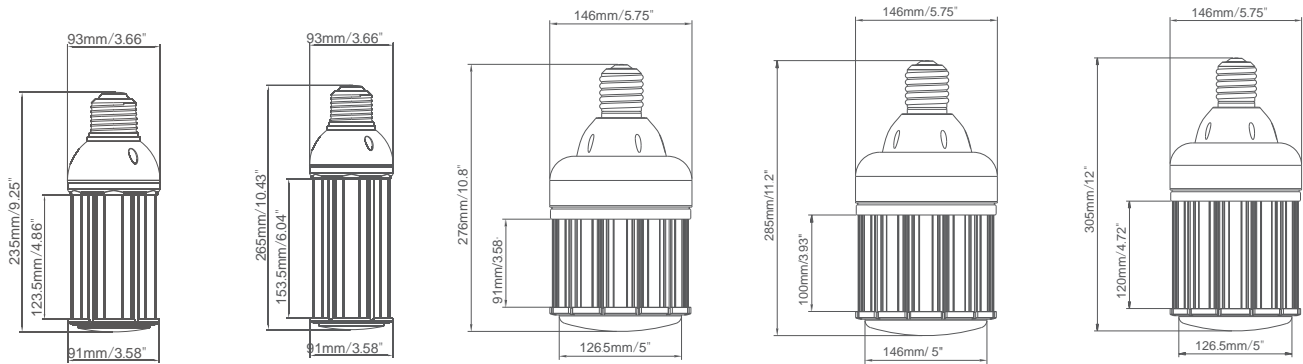

Dimensions

Ordering Information Guide

Catalog Number	Description	Watts	Volt	CRI	CCT	Initial Lumen	Base	Product Code
CB-05-36W-30K-A-Y	Corn Bulb	36	120-277	80	3000K	4,284	E39	57366
CB-05-36W-40K-A-Y	Corn Bulb	36	120-277	80	4000K	4,428	E39	57367
CB-05-36W-50K-A-Y	Corn Bulb	36	120-277	80	5000K	4,572	E39	57368
CB-05-54W-30K-A-Y	Corn Bulb	54	120-277	80	3000K	6,156	E39	57546
CB-05-54W-40K-A-Y	Corn Bulb	54	120-277	80	4000K	6,372	E39	57547
CB-05-54W-50K-A-Y	Corn Bulb	54	120-277	80	5000K	6,588	E39	57548
CB-05-80W-30K-A-Y	Corn Bulb	80	120-277	80	3000K	8,251	E39	57806
CB-05-80W-40K-A-Y	Corn Bulb	80	120-277	80	4000K	8,356	E39	57807
CB-05-80W-50K-A-Y	Corn Bulb	80	120-277	80	5000K	8,461	E39	57808
CB-05-100W-30K-A-Y	Corn Bulb	100	120-277	80	3000K	11,900	E39	57006
CB-05-100W-40K-A-Y	Corn Bulb	100	120-277	80	4000K	12,300	E39	57007
CB-05-100W-50K-A-Y	Corn Bulb	100	120-277	80	5000K	12,700	E39	57008
CB-05-120W-30K-A-Y	Corn Bulb	120	120-277	80	3000K	13,440	E39	57026
CB-05-120W-40K-A-Y	Corn Bulb	120	120-277	80	4000K	13,920	E39	57027
CB-05-120W-50K-A-Y	Corn Bulb	120	120-277	80	5000K	14,440	E39	57028