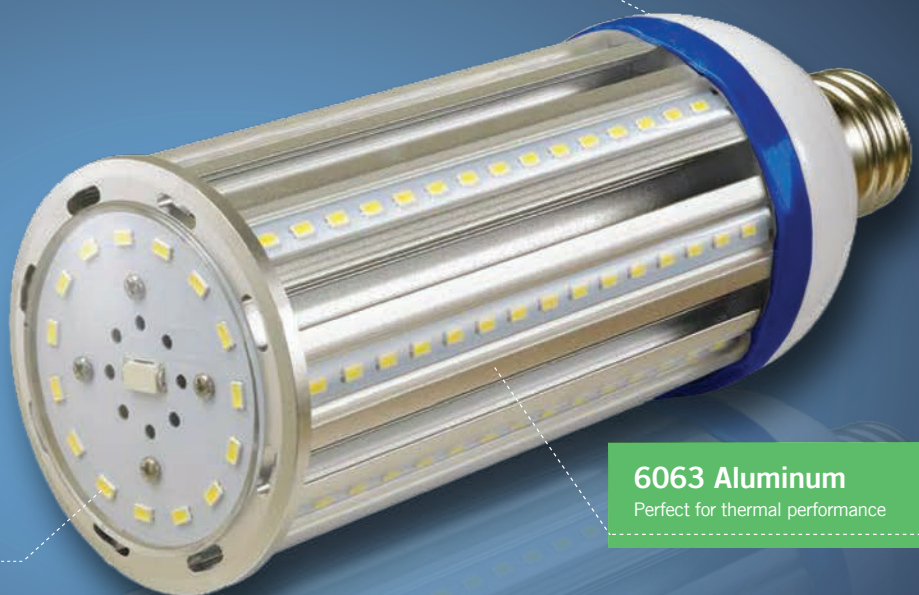

Luminoso High Power LED replaces traditional light bulbs

High Power LED	High Pressure Sodium	Metal Halide Lamps	High Intensity Discharge	Compact Fluorescent Lamp	Incandescent Lamp
8W	30W	30W	30W	25W	80W
18W	60W	60W	60W	55W	200W
27W	90W	90W	60W	100W	270W
36W	120W	120W	120W	120W	360W
54W	200W	200W	200W	180W	540W
80W	300W	300W	300W	200W	800W
100W	350W	350W	350W	250W	1,000W
120W	400W	400W	400W	300W	1,200W

- High Lumen Omni-directional LED for Industrial / Commercial applications
- Replaces HID, CFL, and Incandescent
- Ballast by-pass - Direct wire only 100V - 277V
- UL approved for totally enclosed fixtures
- Damp location - IP64 rated
- Base up, base down or horizontal operation
- Emits no UV light / Contains no mercury (Hg)
- 5 year limited warranty
- cULus listed

Flame Retardant Polymer

Working temp. -40°F to +113°F

Samsung S4 LED

Reaching 135 Lm/W

6063 Aluminum

Perfect for thermal performance