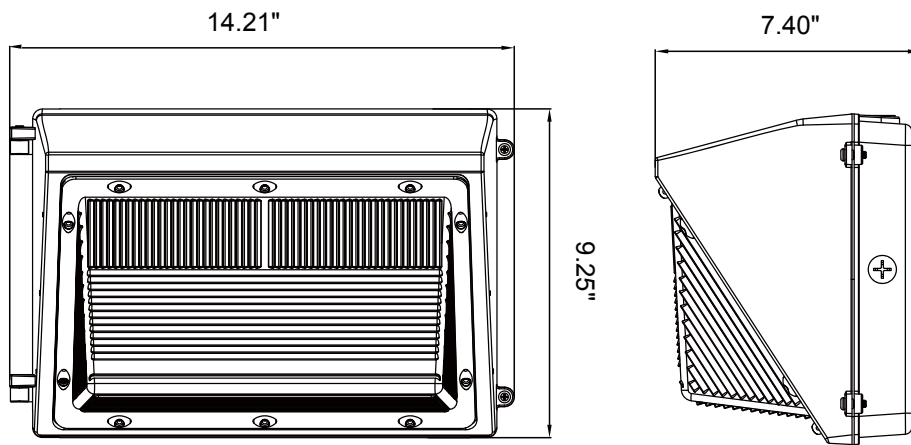

Dark Sky
Accessory
Sold Separately

ORDER INFORMATION

EXAMPLE: MWPK-14-70W-50K-3M-Y-BZ

Series	Mount	Wattage	CCT	Optics	Voltage	Finish	Options (Photocell)	Dark Sky
MWPK	14 = Direct Mount	45W 70W	40K = 4000K 50K = 5000K	3M = 180° (Half Round)	Y = 120-277V	WH = White BZ = Bronze	PC-120V PC-277V	US = Up-light Shield (Dark Sky Compliant)

Enter configuration:

** Special Order / contact vendor

Series / Performance

Series No.	MWPK-45W	MWPK-70W
Power	45W	70W
Lumens	(40K) 5,223 / (50K) 5,300	(40K) 7,950 / (50K) 8,100
Efficacy	118 LPW	119 LPW
Dimensions (L x W x H)	7.40 x 14.21 x 9.25 in	7.40 x 14.21 x 9.25 in
Input	120-277V	120-277V
Input Current	0.33 - 0.14 Amps (120-277V)	0.33 - 0.14 Amps (120-277V)

Dimensions

Photometric Data

45W

70W