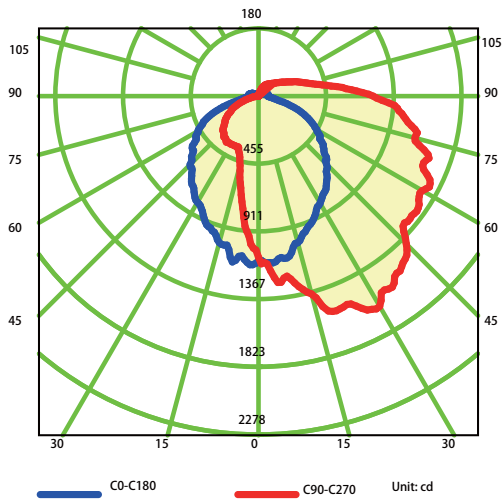

PERFORMANCE SUMMARY

Efficacy: 118 - 119 Lm/W
Delivered Light Output: 5,223 - 8,100 Lumens
Power: 45-70 Watts
CRI: Ra>70
CCT: 4000K - 5000K
Input Voltage: 120 - 277 VAC
Power Factor: > 0.9 (120V)
IP Rating: IP65
Standard Warranty: 5 Years
Non-dimmable
Standard Lifetime: Designed to L70 minimum 50,000 hours
Qualifications: UL Listed

Dark Sky
Accessory
Sold Separately

ORDER INFORMATION

EXAMPLE: MWPK-14-70W-50K-3M-Y-BZ

Series	Mount	Wattage	CCT	Optics	Voltage	Finish	Options (Photocell)	Dark Sky
MWPK	14 = Direct Mount	45W 70W	40K = 4000K 50K = 5000K	3M = 180° (Half Round)	Y = 120-277V	WH = White BZ = Bronze	PC-120V PC-277V	US = Up-light Shield (Dark Sky Compliant)

Enter configuration:

** Special Order / contact vendor

Series / Performance

Series No.	MWPK-45W	MWPK-70W
Power	45W	70W
Lumens	(40K) 5,223 / (50K) 5,300	(40K) 7,950 / (50K) 8,100
Efficacy	118 LPW	119 LPW
Dimensions (L x W x H)	7.40 x 14.21 x 9.25 in	7.40 x 14.21 x 9.25 in
Input	120-277V	120-277V
Input Current	0.33 - 0.14 Amps (120-277V)	0.33 - 0.14 Amps (120-277V)

Dimensions

Photometric Data

45W

70W