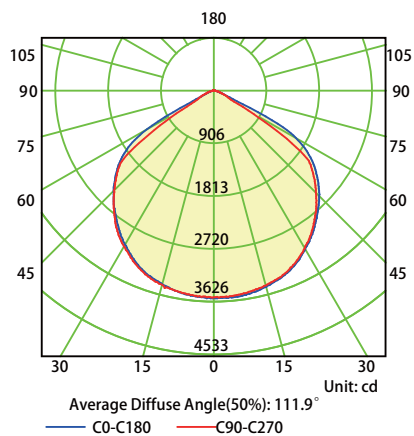

PERFORMANCE SUMMARY

| |
|--|
| Efficacy: 129 - 130 LPW |
| Delivered Light Output: 9,030 - 11,700 Lumens |
| Input Power: 70 - 90 Watts |
| CRI: Ra > 80 |
| CCT : 4000K, 5000K |
| Input Voltage: 110-277V |
| Power Factor: >0.95 (120V) |
| Frequency: 50/60Hz |
| Standard Warranty: 5 Years |
| Standard Lifetime: 50,000 hours |
| IP Rating: IP66 / Wet Rated |
| Die-cast aluminum housing |
| National listing lab tested with IES standards |

Enter configuration:

** Special Order / contact vendor

Series / Performance

| Series No. | FLM-70W | FLM-90W |
|------------------------|---------------------|---------------------|
| Power | 70W | 90W |
| Lumens | 9,030 | 11,700 |
| Efficacy | 129 Lm/W | 130 Lm/W |
| Operating Temp. | -13°F to 113°F | -13°F to 113°F |
| Dimensions (L x W x H) | 5.5 x 8.4 x 11.9 in | 5.5 x 8.4 x 11.9 in |
| Input | 120-277V AC | 120-277V AC |

Dimensions

Luminous Intensity Distribution Curve

70W

90W