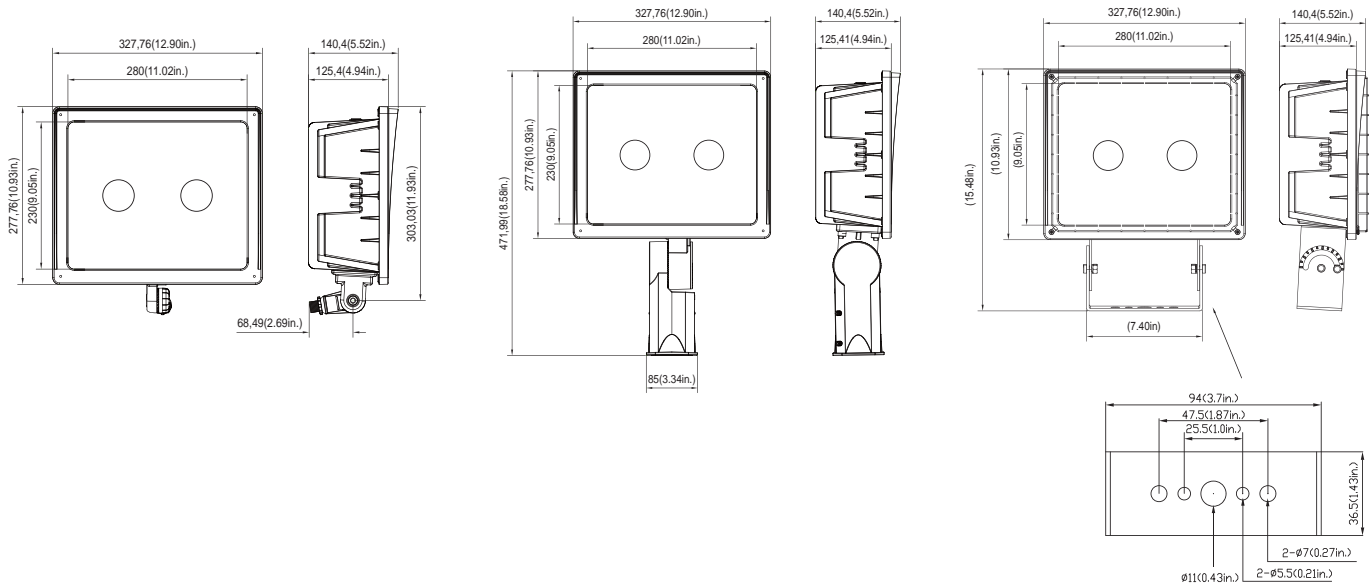

REGULATORY & VOLUNTARY QUALIFICATIONS

UL Listed

Slip fitter Mount

Trunnion Mount

ORDER INFORMATION

EXAMPLE: FLM-70W-Y-50K-D-26-BZ

| Series | Wattage | Voltage | CCT | Beam | Mount | Finish |
|--------|------------|--------------|----------------------------|----------|--|---------------------------|
| FLM | 70W 90W | Y = 120-277V | 40K = 4000K 50K = 5000K | D = 105° | 26 = Swivel Bracket 22 = Trunnion ** 16 = Slip fitter ** | BZ = Bronze WH = White |

Enter configuration:

** Special Order / contact vendor

Series / Performance

| Series No. | FLM-70W | FLM-90W |
|------------------------|---------------------|---------------------|
| Power | 70W | 90W |
| Lumens | 9,030 | 11,700 |
| Efficacy | 129 Lm/W | 130 Lm/W |
| Operating Temp. | -13°F to 113°F | -13°F to 113°F |
| Dimensions (L x W x H) | 5.5 x 8.4 x 11.9 in | 5.5 x 8.4 x 11.9 in |
| Input | 120-277V AC | 120-277V AC |

Dimensions

Luminous Intensity Distribution Curve

70W

90W