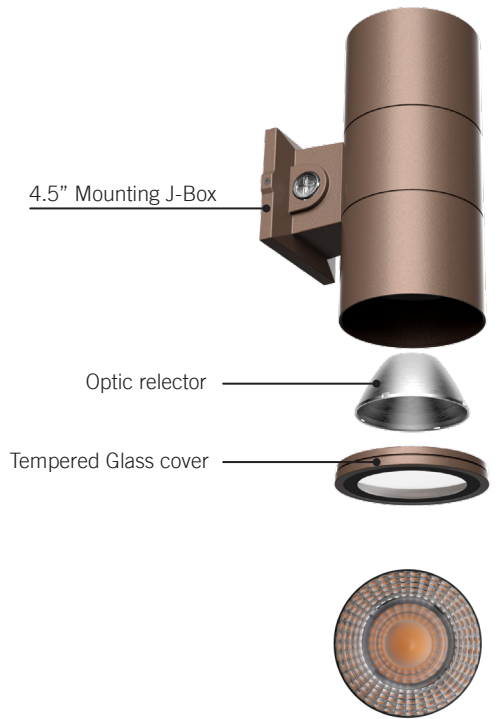

Project:	Date
Type:	
Model:	

DESCRIPTION

Introducing our Cylinder Outdoor LED Wall Light, a sleek and durable fixture for both homes and businesses. Crafted with a cast aluminum square backplate, it can withstand extreme conditions, including saltwater environments, thanks to its UV protectant. This dimmable light source offers flexibility, with adjustable wattage, color temperature, and the option to enable or disable the photocell. Plus, it comes with a switch for full, up, or downlight options. Elevate your outdoor spaces with this stylish and versatile lighting solution.

LCW Cylinder Wall Light

Specifications & Measurements

PERFORMANCE

Model	Wattage Selectable	Lumens (40°)	CCT Selectable
3 inch	10W	965	3000K
		1,000	4000K
		1,050	5000K
	8W	785	3000K
		810	4000K
		840	5000K
	6W	605	3000K
		620	4000K
		600	5000K

Model	Wattage Selectable	Lumens (40°)	CCT Selectable
4 inch	20W	1,840	3000K
		1,950	4000K
		2,050	5000K
	16W	1,500	3000K
		1,570	4000K
		1,650	5000K
	12W	1,160	3000K
		1,220	4000K
		1,290	5000K

Model	Wattage Selectable	Lumens (40°)	CCT Selectable
6 inch	35W	3,050	3000K
		3,100	4000K
		3,140	5000K
	29W	2,550	3000K
		2,710	4000K
		2,750	5000K
	22W	2,010	3000K
		2,150	4000K
		2,210	5000K

DIMENSIONS

PHOTOMETRIC

3"/10W/40K/40°

4"/20W/40K/40°

6"/35W/40K/40°

LCW Cylinder Wall Light

Square Fit Accessory

Square Fit Accessory