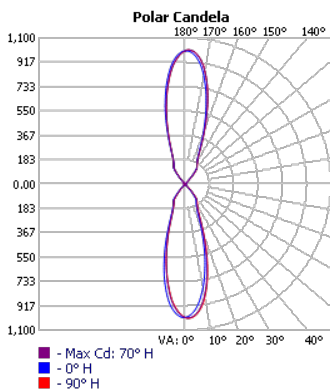

ORDER INFORMATION

EXAMPLE: LCW4-WS-Y-CCTS-25-BK

Series	Wattage Selectable	Voltage	CCTS	Optics Options	Finish	Square Accessory
LCW3 3 inch Cylinder wall light	WS (10W / 8W / 6W)	Y 120-277V	CCTS Selectable Color Temperature (3000K / 4000K / 5000K)	15D 15° 25D 25° 40D 40° 60D 60°	BK Black BZ Bronze WH ** White SV ** Silver	SQA Square Fit
LCW4 4 inch Cylinder wall light	WS (20W / 16W / 12W)					
LCW6 6 inch Cylinder wall light	WS (35W / 29W / 22W)					

LCW Cylinder Wall Light

Specifications & Measurements

PERFORMANCE

Model	Wattage Selectable	Lumens (40°)	CCT Selectable
3 inch	10W	965	3000K
		1,000	4000K
		1,050	5000K
	8W	785	3000K
		810	4000K
		840	5000K
	6W	605	3000K
		620	4000K
		600	5000K

Model	Wattage Selectable	Lumens (40°)	CCT Selectable
4 inch	20W	1,840	3000K
		1,950	4000K
		2,050	5000K
	16W	1,500	3000K
		1,570	4000K
		1,650	5000K
	12W	1,160	3000K
		1,220	4000K
		1,290	5000K

Model	Wattage Selectable	Lumens (40°)	CCT Selectable
6 inch	35W	3,050	3000K
		3,100	4000K
		3,140	5000K
	29W	2,550	3000K
		2,710	4000K
		2,750	5000K
	22W	2,010	3000K
		2,150	4000K
		2,210	5000K

DIMENSIONS

PHOTOMETRIC

3"/10W/40K/40°

4"/20W/40K/40°

6"/35W/40K/40°

LCW Cylinder Wall Light

Square Fit Accessory

Square Fit Accessory