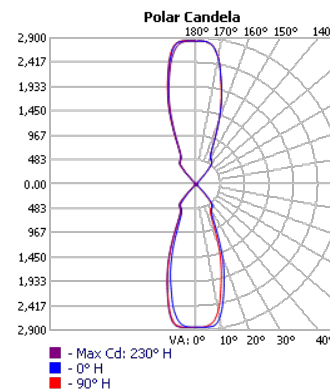

ORDER INFORMATION

EXAMPLE: LCW4-WS-Y-CCTS-25-BK

Series	Wattage Selectable	Voltage	CCTS	Optics Options	Finish	Square Accessory
LCW3 3 inch Cylinder wall light	WS (10W / 8W / 6W)	Y 120-277V	CCTS Selectable Color Temperature (3000K / 4000K / 5000K)	15D 15° 25D 25° 40D 40° 60D 60°	BK Black BZ Bronze WH ** White SV ** Silver	SQA Square Fit
LCW4 4 inch Cylinder wall light	WS (20W / 16W / 12W)					
LCW6 6 inch Cylinder wall light	WS (35W / 29W / 22W)					

LCW Cylinder Wall Light

Specifications & Measurements

PERFORMANCE

Model	Wattage Selectable	Lumens (40°)	CCT Selectable
3 inch	10W	965	3000K
		1,000	4000K
		1,050	5000K
	8W	785	3000K
		810	4000K
		840	5000K
	6W	605	3000K
		620	4000K
		600	5000K

Model	Wattage Selectable	Lumens (40°)	CCT Selectable
4 inch	20W	1,840	3000K
		1,950	4000K
		2,050	5000K
	16W	1,500	3000K
		1,570	4000K
		1,650	5000K
	12W	1,160	3000K
		1,220	4000K
		1,290	5000K

Model	Wattage Selectable	Lumens (40°)	CCT Selectable
6 inch	35W	3,050	3000K
		3,100	4000K
		3,140	5000K
	29W	2,550	3000K
		2,710	4000K
		2,750	5000K
	22W	2,010	3000K
		2,150	4000K
		2,210	5000K

DIMENSIONS

PHOTOMETRIC

3"/10W/40K/40°

4"/20W/40K/40°

6"/35W/40K/40°

LCW Cylinder Wall Light

Square Fit Accessory

Square Fit Accessory