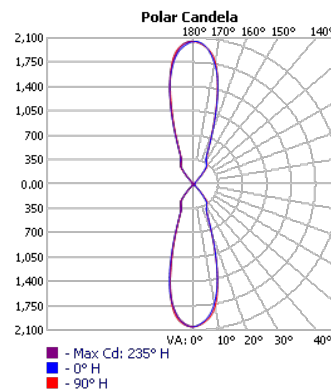

LCW Cylinder Wall Light

Specifications & Measurements

PERFORMANCE

Model	Wattage Selectable	Lumens (40°)	CCT Selectable
3 inch	10W	965	3000K
		1,000	4000K
		1,050	5000K
	8W	785	3000K
		810	4000K
		840	5000K
	6W	605	3000K
		620	4000K
		600	5000K

Model	Wattage Selectable	Lumens (40°)	CCT Selectable
4 inch	20W	1,840	3000K
		1,950	4000K
		2,050	5000K
	16W	1,500	3000K
		1,570	4000K
		1,650	5000K
	12W	1,160	3000K
		1,220	4000K
		1,290	5000K

Model	Wattage Selectable	Lumens (40°)	CCT Selectable
6 inch	35W	3,050	3000K
		3,100	4000K
		3,140	5000K
	29W	2,550	3000K
		2,710	4000K
		2,750	5000K
	22W	2,010	3000K
		2,150	4000K
		2,210	5000K

DIMENSIONS

PHOTOMETRIC

3"/10W/40K/40°

4"/20W/40K/40°

6"/35W/40K/40°

LCW Cylinder Wall Light

Square Fit Accessory

Square Fit Accessory