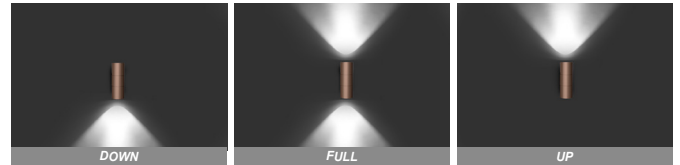

Project:	Date
Type:	
Model:	

DESCRIPTION

Introducing our Cylinder Outdoor LED Wall Light, a sleek and durable fixture for both homes and businesses. Crafted with a cast aluminum square backplate, it can withstand extreme conditions, including saltwater environments, thanks to its UV protectant. This dimmable light source offers flexibility, with adjustable wattage, color temperature, and the option to enable or disable the photocell. Plus, it comes with a switch for full, up, or downlight options. Elevate your outdoor spaces with this stylish and versatile lighting solution.

FEATURES

- Optional 4 Optics: 15°, 25°, 40° and 60°.
- COB LED chip: standard 90 CRI for enhanced performance.
- 0-10V dimming, dims down to 10%.
- Available in 3", 4", and 6".
- Wattage & CCT Selectable allows for further customization based on your requirements.

ORDER INFORMATION

EXAMPLE: LCW4-WS-Y-CCTS-25-BK

Series	Wattage Selectable	Voltage	CCTS	Optics Options	Finish	Square Accessory
LCW3 3 inch Cylinder wall light	WS (10W / 8W / 6W)	Y 120-277V	CCTS Selectable Color Temperature (3000K / 4000K / 5000K)	15D 15° 25D 25° 40D 40° 60D 60°	BK Black BZ Bronze WH ** White SV ** Silver	SQA Square Fit
LCW4 4 inch Cylinder wall light	WS (20W / 16W / 12W)					
LCW6 6 inch Cylinder wall light	WS (35W / 29W / 22W)					