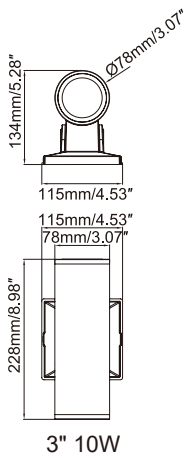

ORDER INFORMATION

EXAMPLE: LCW4-WS-Y-CCTS-25-BK

Series	Wattage Selectable	Voltage	CCTS	Optics Options	Finish	Square Accessory
LCW3 3 inch Cylinder wall light	WS (10W / 8W / 6W)	Y 120-277V	CCTS Selectable Color Temperature (3000K / 4000K / 5000K)	15D 15° 25D 25° 40D 40° 60D 60°	BK Black BZ Bronze WH ** White SV ** Silver	SQA Square Fit
LCW4 4 inch Cylinder wall light	WS (20W / 16W / 12W)					
LCW6 6 inch Cylinder wall light	WS (35W / 29W / 22W)					

Enter configuration:

**Special order 6-8 weeks

Dimensions and values shown are nominal. LuminosoLED continually works to improve products and reserves the right to make changes which may alter the performance or appearance of products.

LCW Cylinder Wall Light

Specifications & Measurements

PERFORMANCE

Model	Wattage Selectable	Lumens (40°)	CCT Selectable
3 inch	10W	965	3000K
		1,000	4000K
		1,050	5000K
	8W	785	3000K
		810	4000K
		840	5000K
	6W	605	3000K
		620	4000K
		600	5000K

DIMENSIONS

PHOTOMETRIC

3"/10W/40K/40°

4"/20W/40K/40°

6"/35W/40K/40°

LCW Cylinder Wall Light

Square Fit Accessory

Square Fit Accessory