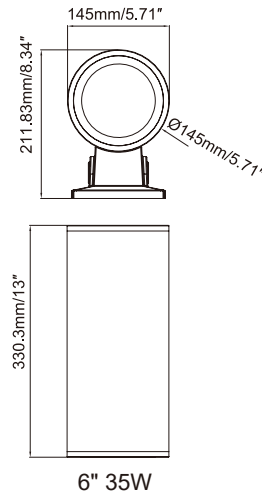

Enter configuration:

**Special order 6-8 weeks

Dimensions and values shown are nominal. LuminosoLED continually works to improve products and reserves the right to make changes which may alter the performance or appearance of products.

LCW Cylinder Wall Light

Specifications & Measurements

PERFORMANCE

Model	Wattage Selectable	Lumens (40°)	CCT Selectable
3 inch	10W	965	3000K
		1,000	4000K
		1,050	5000K
	8W	785	3000K
		810	4000K
		840	5000K
	6W	605	3000K
		620	4000K
		600	5000K

Model	Wattage Selectable	Lumens (40°)	CCT Selectable
4 inch	20W	1,840	3000K
		1,950	4000K
		2,050	5000K
	16W	1,500	3000K
		1,570	4000K
		1,650	5000K
	12W	1,160	3000K
		1,220	4000K
		1,290	5000K

Model	Wattage Selectable	Lumens (40°)	CCT Selectable
6 inch	35W	3,050	3000K
		3,100	4000K
		3,140	5000K
	29W	2,550	3000K
		2,710	4000K
		2,750	5000K
	22W	2,010	3000K
		2,150	4000K
		2,210	5000K

DIMENSIONS

PHOTOMETRIC

3"/10W/40K/40°

4"/20W/40K/40°

6"/35W/40K/40°

LCW Cylinder Wall Light

Square Fit Accessory

Square Fit Accessory