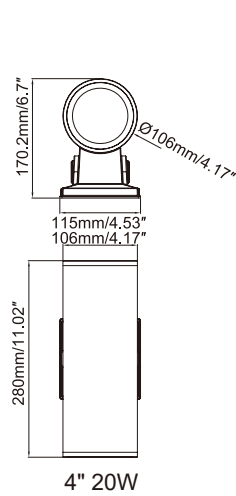

Enter configuration:

**Special order 6-8 weeks

Dimensions and values shown are nominal. LuminosoLED continually works to improve products and reserves the right to make changes which may alter the performance or appearance of products.

LCW Cylinder Wall Light

Specifications & Measurements

PERFORMANCE

Model	Wattage Selectable	Lumens (40°)	CCT Selectable
3 inch	10W	965	3000K
		1,000	4000K
		1,050	5000K
	8W	785	3000K
		810	4000K
		840	5000K
	6W	605	3000K
		620	4000K
		600	5000K

Model	Wattage Selectable	Lumens (40°)	CCT Selectable
4 inch	20W	1,840	3000K
		1,950	4000K
		2,050	5000K
	16W	1,500	3000K
		1,570	4000K
		1,650	5000K
	12W	1,160	3000K
		1,220	4000K
		1,290	5000K

Model	Wattage Selectable	Lumens (40°)	CCT Selectable
6 inch	35W	3,050	3000K
		3,100	4000K
		3,140	5000K
	29W	2,550	3000K
		2,710	4000K
		2,750	5000K
	22W	2,010	3000K
		2,150	4000K
		2,210	5000K

DIMENSIONS

PHOTOMETRIC

3"/10W/40K/40°

4"/20W/40K/40°

6"/35W/40K/40°

LCW Cylinder Wall Light

Square Fit Accessory

Square Fit Accessory