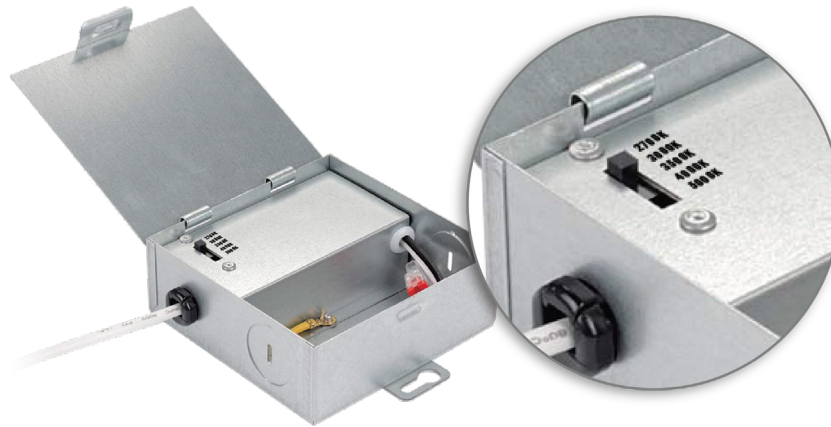

PERFORMANCE DATA

WATTS	VOLTAGE	CRI	LUMENS
9W	120VAC	90	580

COLOR SELECTABLE

CCT Selectable switch.

4" 9W Dimmer Compatibility

Number	Dimmer Brand Model	Power	Max. output current(=mA)	Min. output current(=mA)	Max. dimming ratio	Min. dimming ratio
1	LEVITON 6674	9W	200	14	91%	6%
2	LUTRON DVCL-153P	9W	205	20	93%	9%
3	LUTRON CTCL-153P	9W	210	14	95%	6%
4	LUTRON MACL-153M	9W	207	16	94%	7%
5	ELECTR/V/ART 40201	9W	220	30	100%	14%
6	LUTRON SCL-153P	9W	208	5	95%	2%
7	LEVITON 6633-P	9W	208	1	95%	0%
8	LEVITON 6613	9W	217	9	99%	4%
9	LEVITON 66EV	9W	217	55	99%	25%
10	LEVITON DDE06	9W	204	9	93%	4%
11	LUTRON SELV-303P	9W	207	19	94%	9%
12	LUTRON DVSELV-300P	9W	206	18	94%	8%