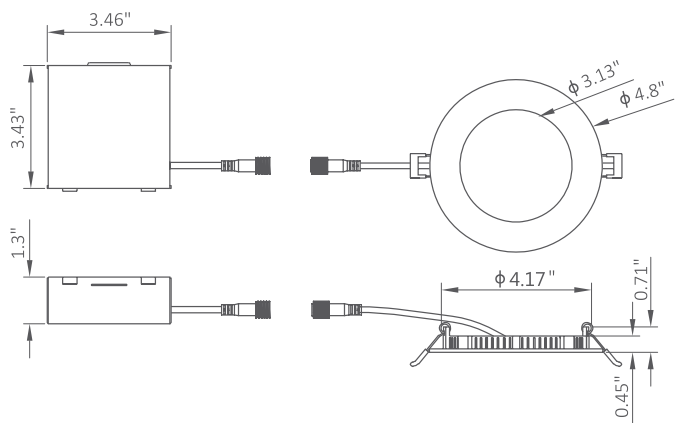

4" Round Panel / Selectable CCT

Project: _____
 Type: _____
 Model: _____

DESCRIPTION

4 inch LED round panels feature a selectable color temperature switch to accommodate nearly any application. Our low profile design makes it easy for mounting in confined ceilings or narrow spaces. Rated for IC and damp locations, this easy-to-install fixture does not require a separate housing as it can be mounted directly into the ceiling.

PRODUCT SPECIFICATIONS

- White painted Die-cast body is appropriate for heat dissipation.
- 2 Spring clips per-installed on unit for easy installation.
- One light J-Box.

LED LIGHT ENGINE

- Dimming down to 10% with CL (TRIAC based) dimmer.
- CCT SELECTABLE: 2700K, 3000K, 3500K, 4000K, and 5000K
- CRI 90
- Long life LED chips guaranteed up to 50,000hours.

LISTINGS

- ETL Listed
- Damp locations
- RoHS compliances
- Tested in accordance with IESNA LM79 & LM80

DIMENSIONS

ORDER INFORMATION

EXAMPLE: TWRP4-9-Z-CT-W

Series	Wattage	Voltage	CCT	Finish
TWRP4	9W	Z = 120V	CT = (Color Temp. Selectable) 27K - 30K - 35K - 40K - 50K	W = White

Enter configuration: _____

PERFORMANCE DATA

WATTS	VOLTAGE	CRI	LUMENS
9W	120VAC	90	580

COLOR SELECTABLE

CCT Selectable switch.

4" 9W Dimmer Compatibility

Number	Dimmer Brand Model	Power	Max. output current(=mA)	Min. output current(=mA)	Max. dimming ratio	Min. dimming ratio
1	LEVITON 6674	9W	200	14	91%	6%
2	LUTRON DVCL-153P	9W	205	20	93%	9%
3	LUTRON CTCL-153P	9W	210	14	95%	6%
4	LUTRON MACL-153M	9W	207	16	94%	7%
5	ELECTR/V/ART 40201	9W	220	30	100%	14%
6	LUTRON SCL-153P	9W	208	5	95%	2%
7	LEVITON 6633-P	9W	208	1	95%	0%
8	LEVITON 6613	9W	217	9	99%	4%
9	LEVITON 66EV	9W	217	55	99%	25%
10	LEVITON DDE06	9W	204	9	93%	4%
11	LUTRON SELV-303P	9W	207	19	94%	9%
12	LUTRON DVSELV-300P	9W	206	18	94%	8%