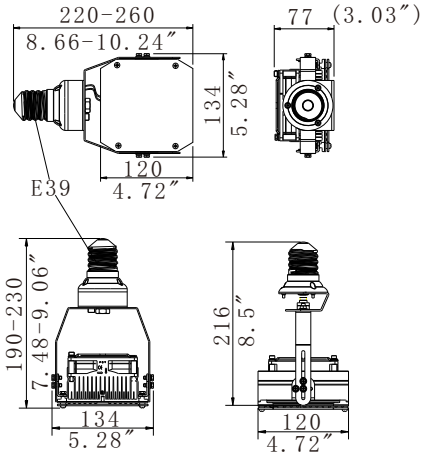

Enter configuration:

\*\* Special Order / contact vendor

Dimension (Unit:mm/inch):

100W

150W

180W