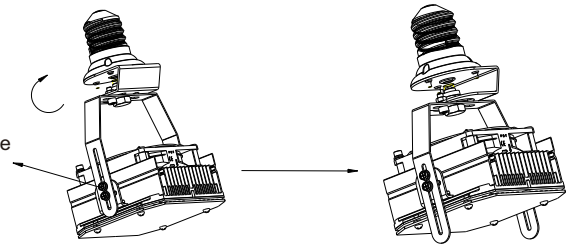

## Features & Benefits

- Retrofit Kits available in 100W - 180W
- Replaces 250W through 400W traditional Metal Halides
- Kit can be installed in enclosed fixtures without the risk of heat damage to the LED light component
- Rated lifespan of over 70,000 hours
- Kits available in 3000K, 4000K, 5000K CCT
- Operating Voltage : (120-277 VAC)
- Operating Temperature: -40°F to 104°F
- Power Supply Efficiency: >95%
- CRI: 80 / Beam Angle: 120°
- UL listed
- 100W: (120-277 VAC) 150W: (120-277 VAC) 180W: (120-277 VAC)
- IP64 Rated
- Die cast Aluminum
- 5 Year limited warranty

horizontal and vertical adjustable bracket