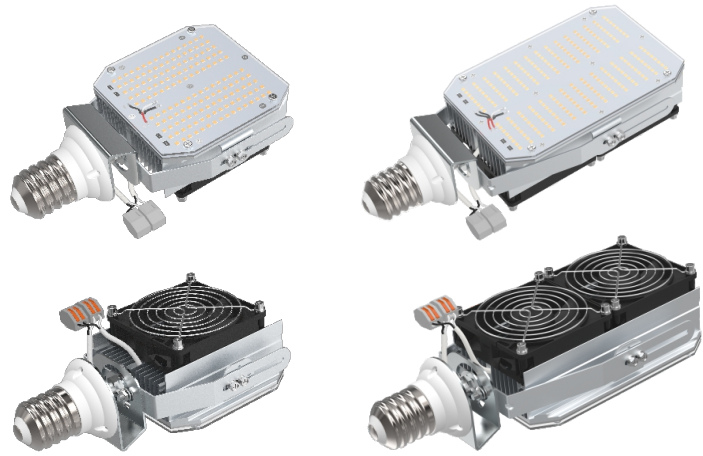

## Features & Benefits

- Retrofit Kits available in 100W - 180W
- Replaces 250W through 400W traditional Metal Halides
- Kit can be installed in enclosed fixtures without the risk of heat damage to the LED light component
- Rated lifespan of over 70,000 hours
- Kits available in 3000K, 4000K, 5000K CCT
- Operating Voltage : (120-277 VAC)
- Operating Temperature: -40°F to 104°F
- Power Supply Efficiency: >95%
- CRI: 80 / Beam Angle: 120°
- UL listed
- 100W: (120-277 VAC) 150W: (120-277 VAC) 180W: (120-277 VAC)
- IP64 Rated
- Die cast Aluminum
- 5 Year limited warranty

horizontal and vertical adjustable bracket

## ORDER INFORMATION

EXAMPLE: SAR-05-150W-50K-J-Y