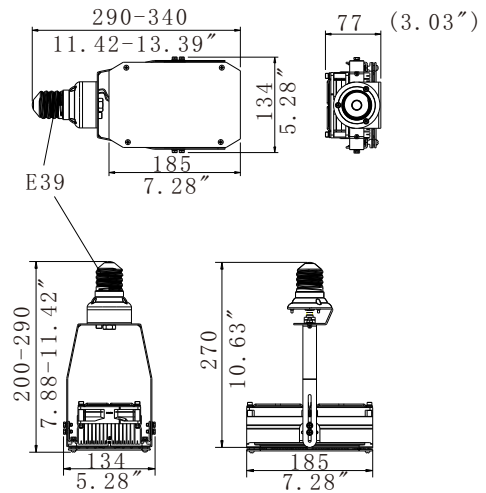

Enter configuration:

\*\* Special Order / contact vendor

Dimension (Unit:mm/inch):

100W

150W

180W