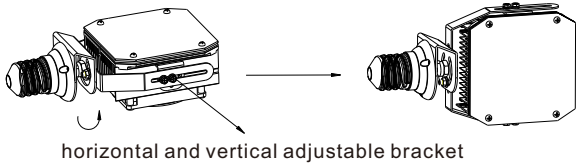

## Features & Benefits

- Retrofit Kits available in 100W - 180W
- Replaces 250W through 400W traditional Metal Halides
- Kit can be installed in enclosed fixtures without the risk of heat damage to the LED light component
- Rated lifespan of over 70,000 hours
- Kits available in 3000K, 4000K, 5000K CCT
- Operating Voltage : (120-277 VAC)
- Operating Temperature: -40°F to 104°F
- Power Supply Efficiency: >95%
- CRI: 80 / Beam Angle: 120°
- UL listed
- 100W: (120-277 VAC) 150W: (120-277 VAC) 180W: (120-277 VAC)
- IP64 Rated
- Die cast Aluminum
- 5 Year limited warranty

horizontal and vertical adjustable bracket