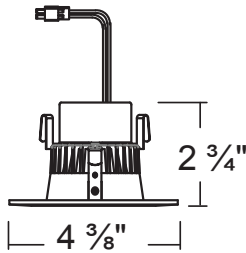

**DL3 RB**  
3" Round Baffle Trim

**DL3 RS**  
3" Round Smooth Trim

**Dimensions**

**Descriptions**

The Luminoso LED retrofit trims are designed for use with Luminoso 3" Dedicated housings and are compatible with most 120V housings with 3" openings.

- LED Driver**
  - Built-in
  - Dimmable down to 5% with TRIAC Dimmers
  - High efficiency driver with a power factor >.90 with input power of 120V 60Hz
- Features**
  - Modules fit most 3" recessed cans with **GU10** adapter\*\*
  - Long life LEDs up to 50,000 hours at 70% lumen maintenance
  - No tools required for installation
  - Tested in accordance with IESNA LM79 & LM80
  - Optional **GU10**\*\* adapter available
- Electrical**
  - Voltage : 120 VAC
  - Current : 350mA
  - Operation Temperature : -30°C ~ 40°C (-22°F ~ 104°F)
  - Warranty : Limited 5 years
- CCT**
  - 27K - 2700K
  - 30K - 3000K
  - 40K - 4000K
  - 50K - 5000K
- Listings**
  - UL Classified
  - Energy Star qualified
  - **Wet Rated**
- Trim Finishes**
  - White standard, Black (BK), Silver (SV), and Bronze options available \*\*

Series	Reflector	Mount	Watts	CCT	Voltage	Finish
DL3	RB= Round Baffle RS= Round Smooth	23 = Quick Connect	9 = 9W	27K = 2700K 30K = 3000K 40K = 4000K 50K = 5000K	Z = 120VAC	W = White

Enter configuration: