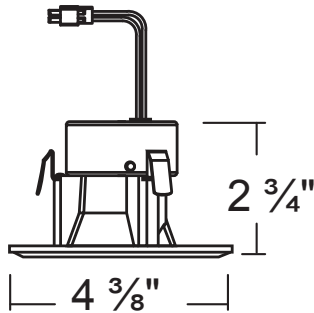

DL3 SB
3" Square Baffle Trim

Descriptions

The Luminoso LED retrofit trims are designed for use with Luminoso 3" Dedicated housings and are compatible with most 120V housings with 3" openings.

- LED Driver**
 - Built-in
 - Dimmable down to 5% with TRIAC Dimmers
 - High efficiency driver with a power factor >.90 with input power of 120V 60Hz
- Features**
 - Modules fit most 3" recessed cans with **GU10** adapter**
 - Long life LEDs up to 50,000 hours at 70% lumen maintenance
 - No tools required for installation
 - Tested in accordance with IESNA LM79 & LM80
 - Optional **GU10**** adapter available
- Electrical**
 - Voltage : 120 VAC
 - Current : 350mA
 - Operation Temperature : -30°C ~ 40°C (-22°F ~ 104°F)
 - Warranty : Limited 5 years
- CCT**
 - 27K - 2700K
 - 30K - 3000K
 - 40K - 4000K
 - 50K - 5000K
- Listings**
 - UL Classified
 - Energy Star qualified
 - **Wet Rated**
- Trim Finishes**
 - White standard, Black (BK), Silver (SV), and Bronze options available **

Series	Reflector	Mount	Watts	CCT	Voltage	Finish
DL3	SB= Sqaure Baffle	23 = Quick Connect	9 = 9W	27K = 2700K 30K = 3000K 40K = 4000K 50K = 5000K	Z = 120VAC	W = White

Enter configuration: _____ / Example: DL3-SS-23-9-30K-Z-W