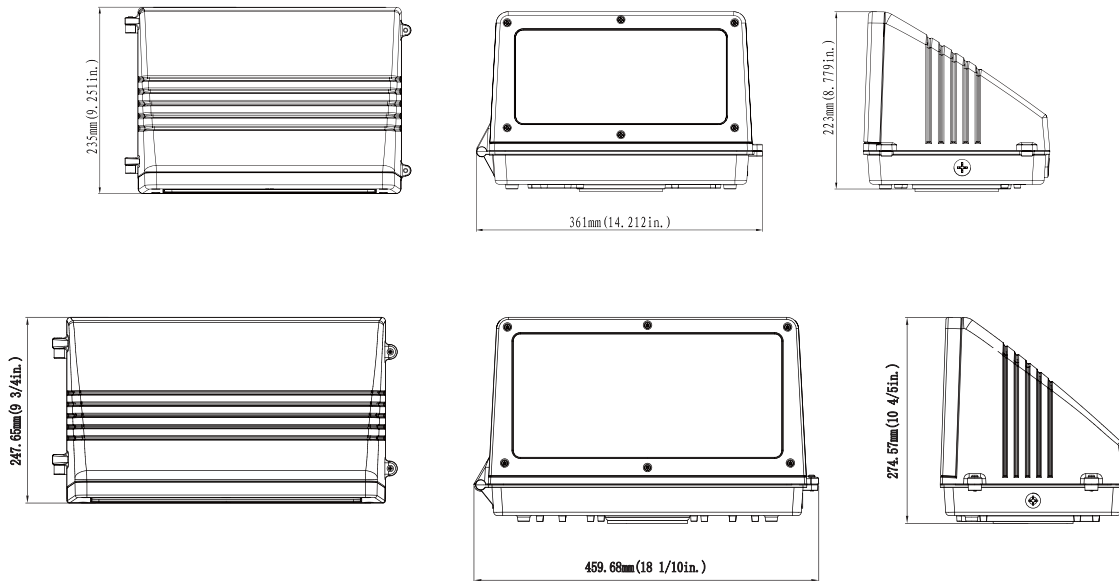

SYSTEM WATTS	VOLTAGE	4000K (80CRI)		5000K (80CRI)	
		LUMENS	LPW	LUMENS	LPW
45W	120-277VAC	4,800lm	107 lm/W	4,900lm	109 lm/W
70W	120-277VAC	7,300lm	104 lm/W	7,350lm	105 lm/W
90W	120-277VAC	9,300lm	103 lm/W	9,500lm	106 lm/W
135W	120-277VAC	13,600lm	101 lm/W	14,000lm	104 lm/W

Dimensions