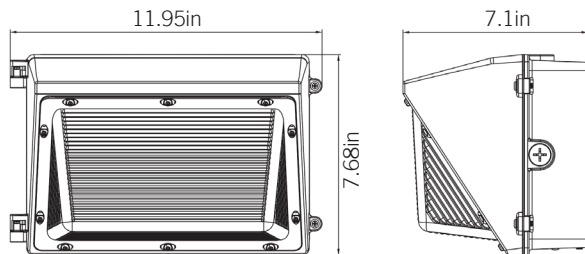

Enter configuration:

Dimensions and values shown are nominal. LuminosoLED continually works to improve products and reserves the right to make changes which may alter the performance or appearance of products.

ADJUSTABLE LUMEN OUTPUT TABLE

PERFORMANCE DATA		27W		45W		62W		70W		100W	
SETTING	DIFFUSER	SYSTEM WATTS	LUMENS (5000K)	SYSTEM WATTS	LUMENS (5000K)	SYSTEM WATTS	LUMENS (5000K)	SYSTEM WATTS	LUMENS (5000K)	SYSTEM WATTS	LUMENS (5000K)
100%	PC Diffuser	26.60	3469.90	45.22	5495.70	63.73	7814.20	71.61	9246.60	100.90	12468.10
80%	PC Diffuser	20.77	2805.82	33.79	4341.60	52.19	6640.51	53.90	7434.27	78.80	10160.25
60%	PC Diffuser	15.38	2163.14	26.24	3527.69	39.29	5255.05	41.63	6018.61	61.62	8581.79
40%	PC Diffuser	9.86	1428.21	17.76	2514.28	26.07	3675.80	27.89	4257.13	40.83	6089.42

DIMENSIONS

Small size: 27W/45W/62W

Large size: 70W/100W