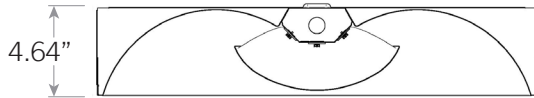

PERFORMANCE DATA

				3500K	
MODEL	WATTS	VOLTAGE	CRI	LUMENS	EFFICACY
TBT24	40W	120-277VAC	80	3,900	103lm/W

DIMENSIONS