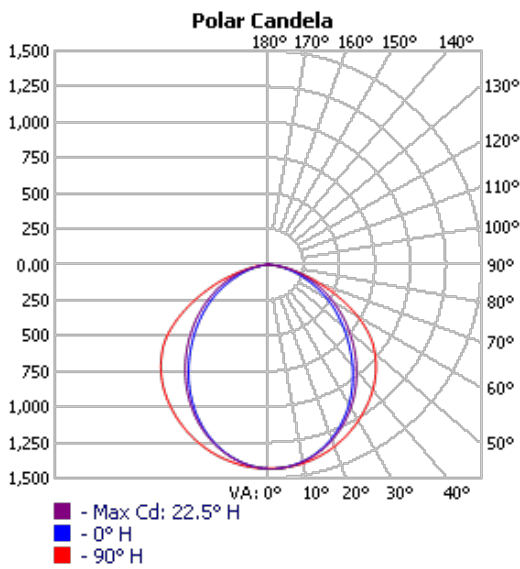

Features

- 40 Watts
- Voltage 120-277V.
- Lumen output from 4,230lm
- Available in 3500K
- Efficacy up to 107lm/W.
- Power Factor: >0.9
- Working Current: 0.5A
- Lifespan: 50,000 hours
- Increase energy saving with 0-10V dimming.
- Perforated basket and the gull wing reflectors.
- Operating temperature is -5°F to 120°F
- UL Listed
- Mounting: Recessed, Lay-in.

ORDER INFORMATION

EXAMPLE: TBT24-18-40W-35K-J-Y

Series	Mounting	Wattage	CCT	Beam	Voltage
TBT24 Troffer	18 18 = Lay in	40W 40 Watts	35K 3500K	J J = 120°	Y Y = 120-277V

Enter configuration: _____

Dimensions and values shown are nominal. LuminosoLED continually works to improve products and reserves the right to make changes which may alter the performance or appearance of products.

PERFORMANCE DATA

				3500K	
MODEL	WATTS	VOLTAGE	CRI	LUMENS	EFFICACY
TBT24	40W	120-277VAC	80	3,900	103lm/W

DIMENSIONS

PHOTOMETRIC DATA

ZONAL LUMEN SUMMARY

Zone	Lumens	% Luminaire
0-30	1,099.8	28.2
0-40	1,792.9	45.9
0-60	3,154.9	80.8
60-90	742.0	19
70-100	277.8	7.1
90-120	3.4	0.1
0-90	3,896.9	99.8
90-180	6.4	0.2
0-180	3,903.3	100