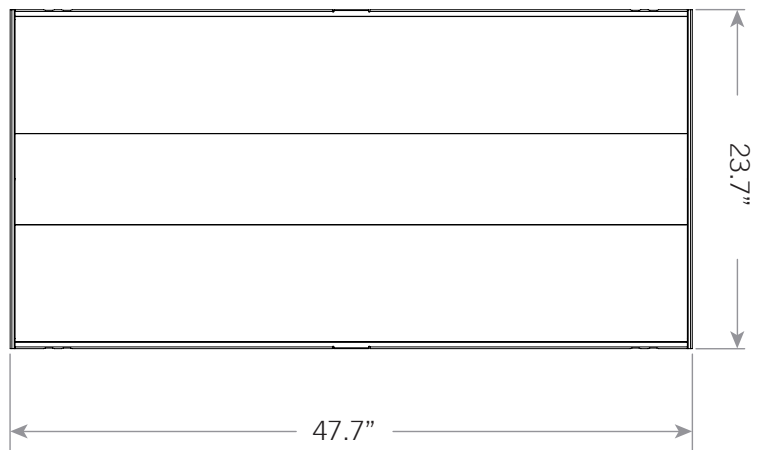

ORDER INFORMATION

EXAMPLE: TBT24-18-40W-35K-J-Y

Series	Mounting	Wattage	CCT	Beam	Voltage
TBT24 Troffer	18 18 = Lay in	40W 40 Watts	35K 3500K	J J = 120°	Y Y = 120-277V

Enter configuration: _____

Dimensions and values shown are nominal. LuminosoLED continually works to improve products and reserves the right to make changes which may alter the performance or appearance of products.

PERFORMANCE DATA

				3500K	
MODEL	WATTS	VOLTAGE	CRI	LUMENS	EFFICACY
TBT24	40W	120-277VAC	80	3,900	103lm/W

DIMENSIONS

PHOTOMETRIC DATA

ZONAL LUMEN SUMMARY

Zone	Lumens	% Luminaire
0-30	1,099.8	28.2
0-40	1,792.9	45.9
0-60	3,154.9	80.8
60-90	742.0	19
70-100	277.8	7.1
90-120	3.4	0.1
0-90	3,896.9	99.8
90-180	6.4	0.2
0-180	3,903.3	100