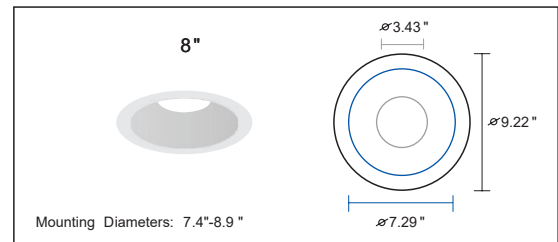

ROUND TRIMS