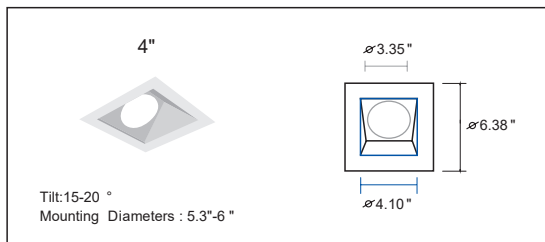

SQUARE WALL WASH TRIMS