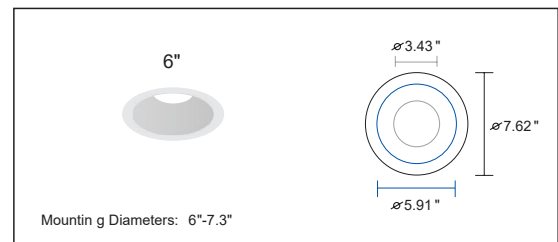

ROUND TRIMS