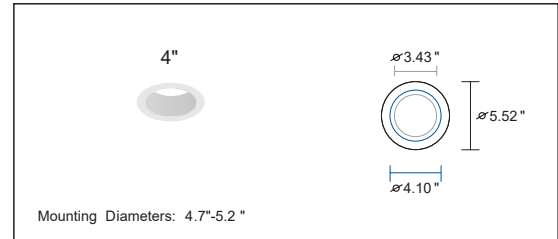

ROUND TRIMS