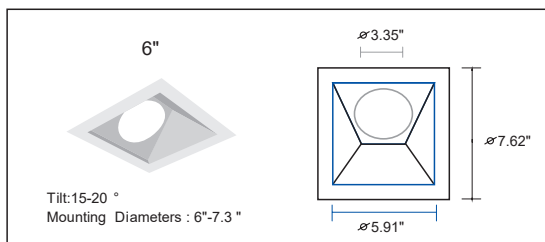

SQUARE WALL WASH TRIMS