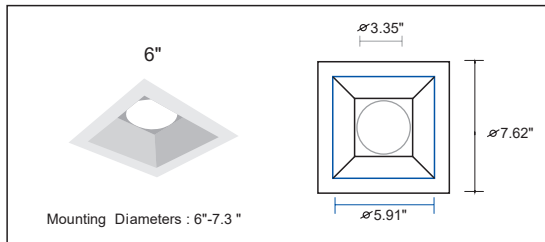

PERFORMANCE DATA

Model	Wattage Selectable	Selectable CCT		
		3000K	3500K	4000K
TCDE-40	27W	85 lm/w 2,295lm	100 lm/w 2,700lm	90 lm/w 2,430lm
	34W	80 lm/w 2,720lm	95 lm/w 3,230lm	85 lm/w 2,890lm
	40W	75 lm/w 3,000lm	90 lm/w 3,600lm	80 lm/w 3,200lm

SQUARE TRIMS