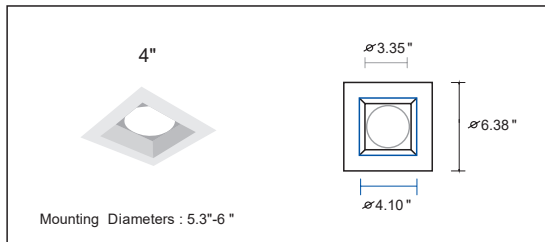

PERFORMANCE DATA

Model	Wattage Selectable	Selectable CCT		
		3000K	3500K	4000K
TCDE-40	27W	85 lm/w 2,295lm	100 lm/w 2,700lm	90 lm/w 2,430lm
	34W	80 lm/w 2,720lm	95 lm/w 3,230lm	85 lm/w 2,890lm
	40W	75 lm/w 3,000lm	90 lm/w 3,600lm	80 lm/w 3,200lm

SQUARE TRIMS