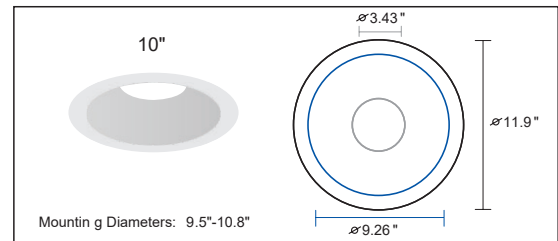

ROUND TRIMS