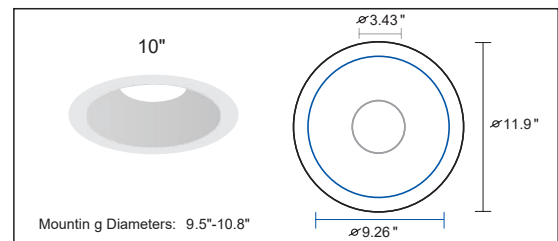

ROUND TRIMS