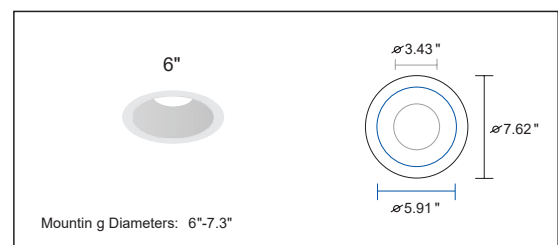

ROUND TRIMS