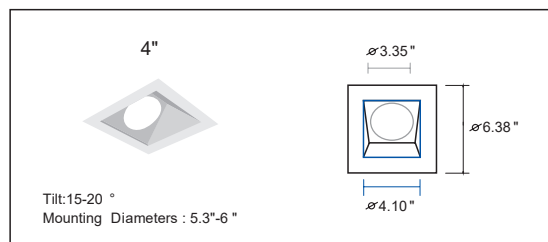

SQUARE WALL WASH TRIMS