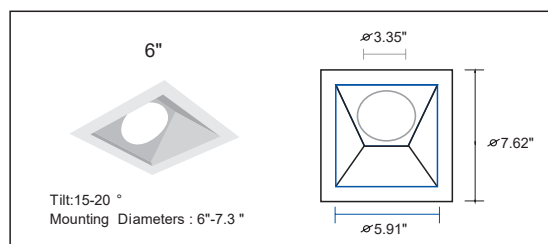

SQUARE WALL WASH TRIMS