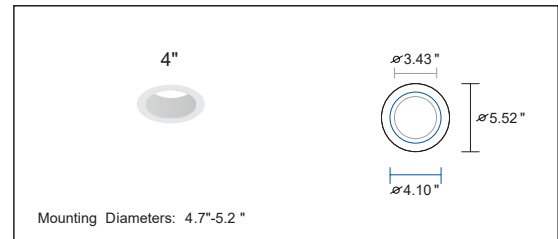

ROUND TRIMS