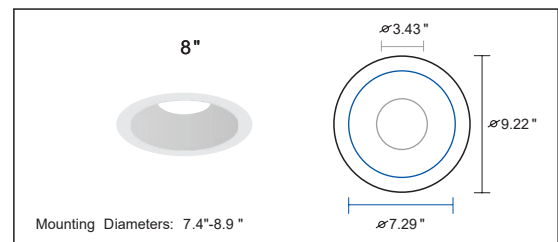

ROUND TRIMS