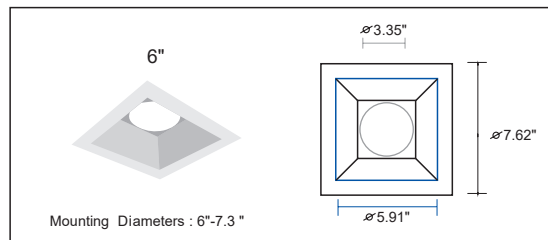

PERFORMANCE DATA

Model	Wattage	Selectable CCT		
		3000K	4000K	5000K
TCDE	10W	65 lm/w 650lm	80 lm/w 800lm	70 lm/w 700lm
	15W	70 lm/w 1,050lm	85 lm/w 1,275lm	75 lm/w 1,125lm
	20W	70 lm/w 1,400lm	80 lm/w 1,600lm	70lm/w 1,400lm

SQUARE TRIMS