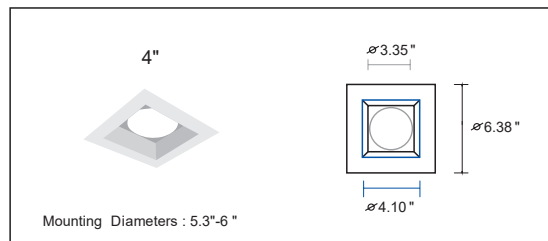

PERFORMANCE DATA

Model	Wattage	Selectable CCT		
		3000K	4000K	5000K
TCDE	10W	65 lm/w 650lm	80 lm/w 800lm	70 lm/w 700lm
	15W	70 lm/w 1,050lm	85 lm/w 1,275lm	75 lm/w 1,125lm
	20W	70 lm/w 1,400lm	80 lm/w 1,600lm	70lm/w 1,400lm

SQUARE TRIMS