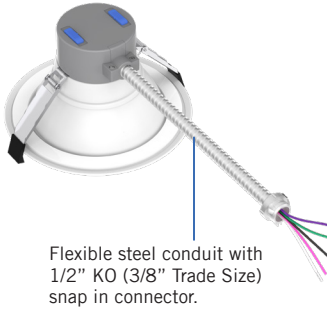

DESCRIPTION

The WCSD Commercial downlight is equipped with a convenient selectable color temperature and wattage dip switch, making it versatile for a wide range of applications. With an integrated driver, the WCSD series seamlessly retrofits existing commercial housings and allows for easy field access from below the ceiling. The self-flanged spun aluminum reflector, coupled with a frosted lens, effectively shields direct views from LEDs, ensuring comfortable and ambient lighting.

ELECTRICAL

Field select from three lumen outputs and color temperatures using dip switches on fixture. 0-10V dimmable to 10% using forward or reverse phase dimmers.

LED ENGINE

Selectable CCT: 2700K, 3000K, 3500K, 4000K and 5000K
5 Selectable Wattages
80 CRI
LED board mounted to aluminum heat sink for maximum life output and thermal management.

FEATURES

Selectable Kelvin temperature & wattage
Driver Info: 120-277V; 50/60 Hz
LED Life: 50,000 Hours
Operating Temperature: -20°F to 113°F
Warranty: 5 year limited warranty
0-10V dimming (10-100%)
IP54 Rated (Splashing water)
IK06 Rated
IC and Airtight Rated
White finish: RAL9016

Project:	Date
Type:	
Model:	

Example: WCSD-4-WS5-CCTS-Y

Series	Trim size	Wattage Selectable	CCTS	Voltage
WCSD Commercial Down light	4 4 inch	WS5 Selectable Wattage 6W / 8W / 10W / 12W / 16W	CCTS Selectable Color Temperature 2700K / 3000K / 3500K / 4000K / 5000K	Y 120-277V
	6 6 inch	WS5 Selectable Wattage 12W / 16W / 22W / 26W / 30W		
	8 8 inch	WS5 Selectable Wattage 16W / 22W / 26W / 30W / 35W		
	10 10 inch	WS5 Selectable Wattage 22W / 26W / 30W / 35W / 40W		

Enter configuration: _____

Dimensions and values shown are nominal. LuminosoLED continually works to improve products and reserves the right to make changes which may alter the performance or appearance of products.