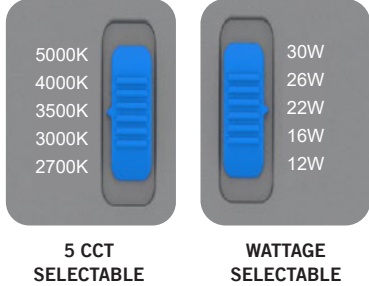

DESCRIPTION

The WCSD Commercial downlight is equipped with a convenient selectable color temperature and wattage dip switch, making it versatile for a wide range of applications. With an integrated driver, the WCSD series seamlessly retrofits existing commercial housings and allows for easy field access from below the ceiling. The self-flanged spun aluminum reflector, coupled with a frosted lens, effectively shields direct views from LEDs, ensuring comfortable and ambient lighting.

ELECTRICAL

Field select from three lumen outputs and color temperatures using dip switches on fixture. 0-10V dimmable to 10% using forward or reverse phase dimmers.

LED ENGINE

Selectable CCT: 2700K, 3000K, 3500K, 4000K and 5000K
 5 Selectable Wattages
 80 CRI
 LED board mounted to aluminum heat sink for maximum life output and thermal management.

Project:	Date
Type:	
Model:	

Example: WCSD-4-WS5-CCTS-Y

Series	Trim size	Wattage Selectable	CCTS	Voltage
WCSD Commercial Down light	4 4 inch	WS5 Selectable Wattage 6W / 8W / 10W / 12W / 16W	CCTS Selectable Color Temperature 2700K / 3000K / 3500K / 4000K / 5000K	Y 120-277V
	6 6 inch	WS5 Selectable Wattage 12W / 16W / 22W / 26W / 30W		
	8 8 inch	WS5 Selectable Wattage 16W / 22W / 26W / 30W / 35W		
	10 10 inch	WS5 Selectable Wattage 22W / 26W / 30W / 35W / 40W		